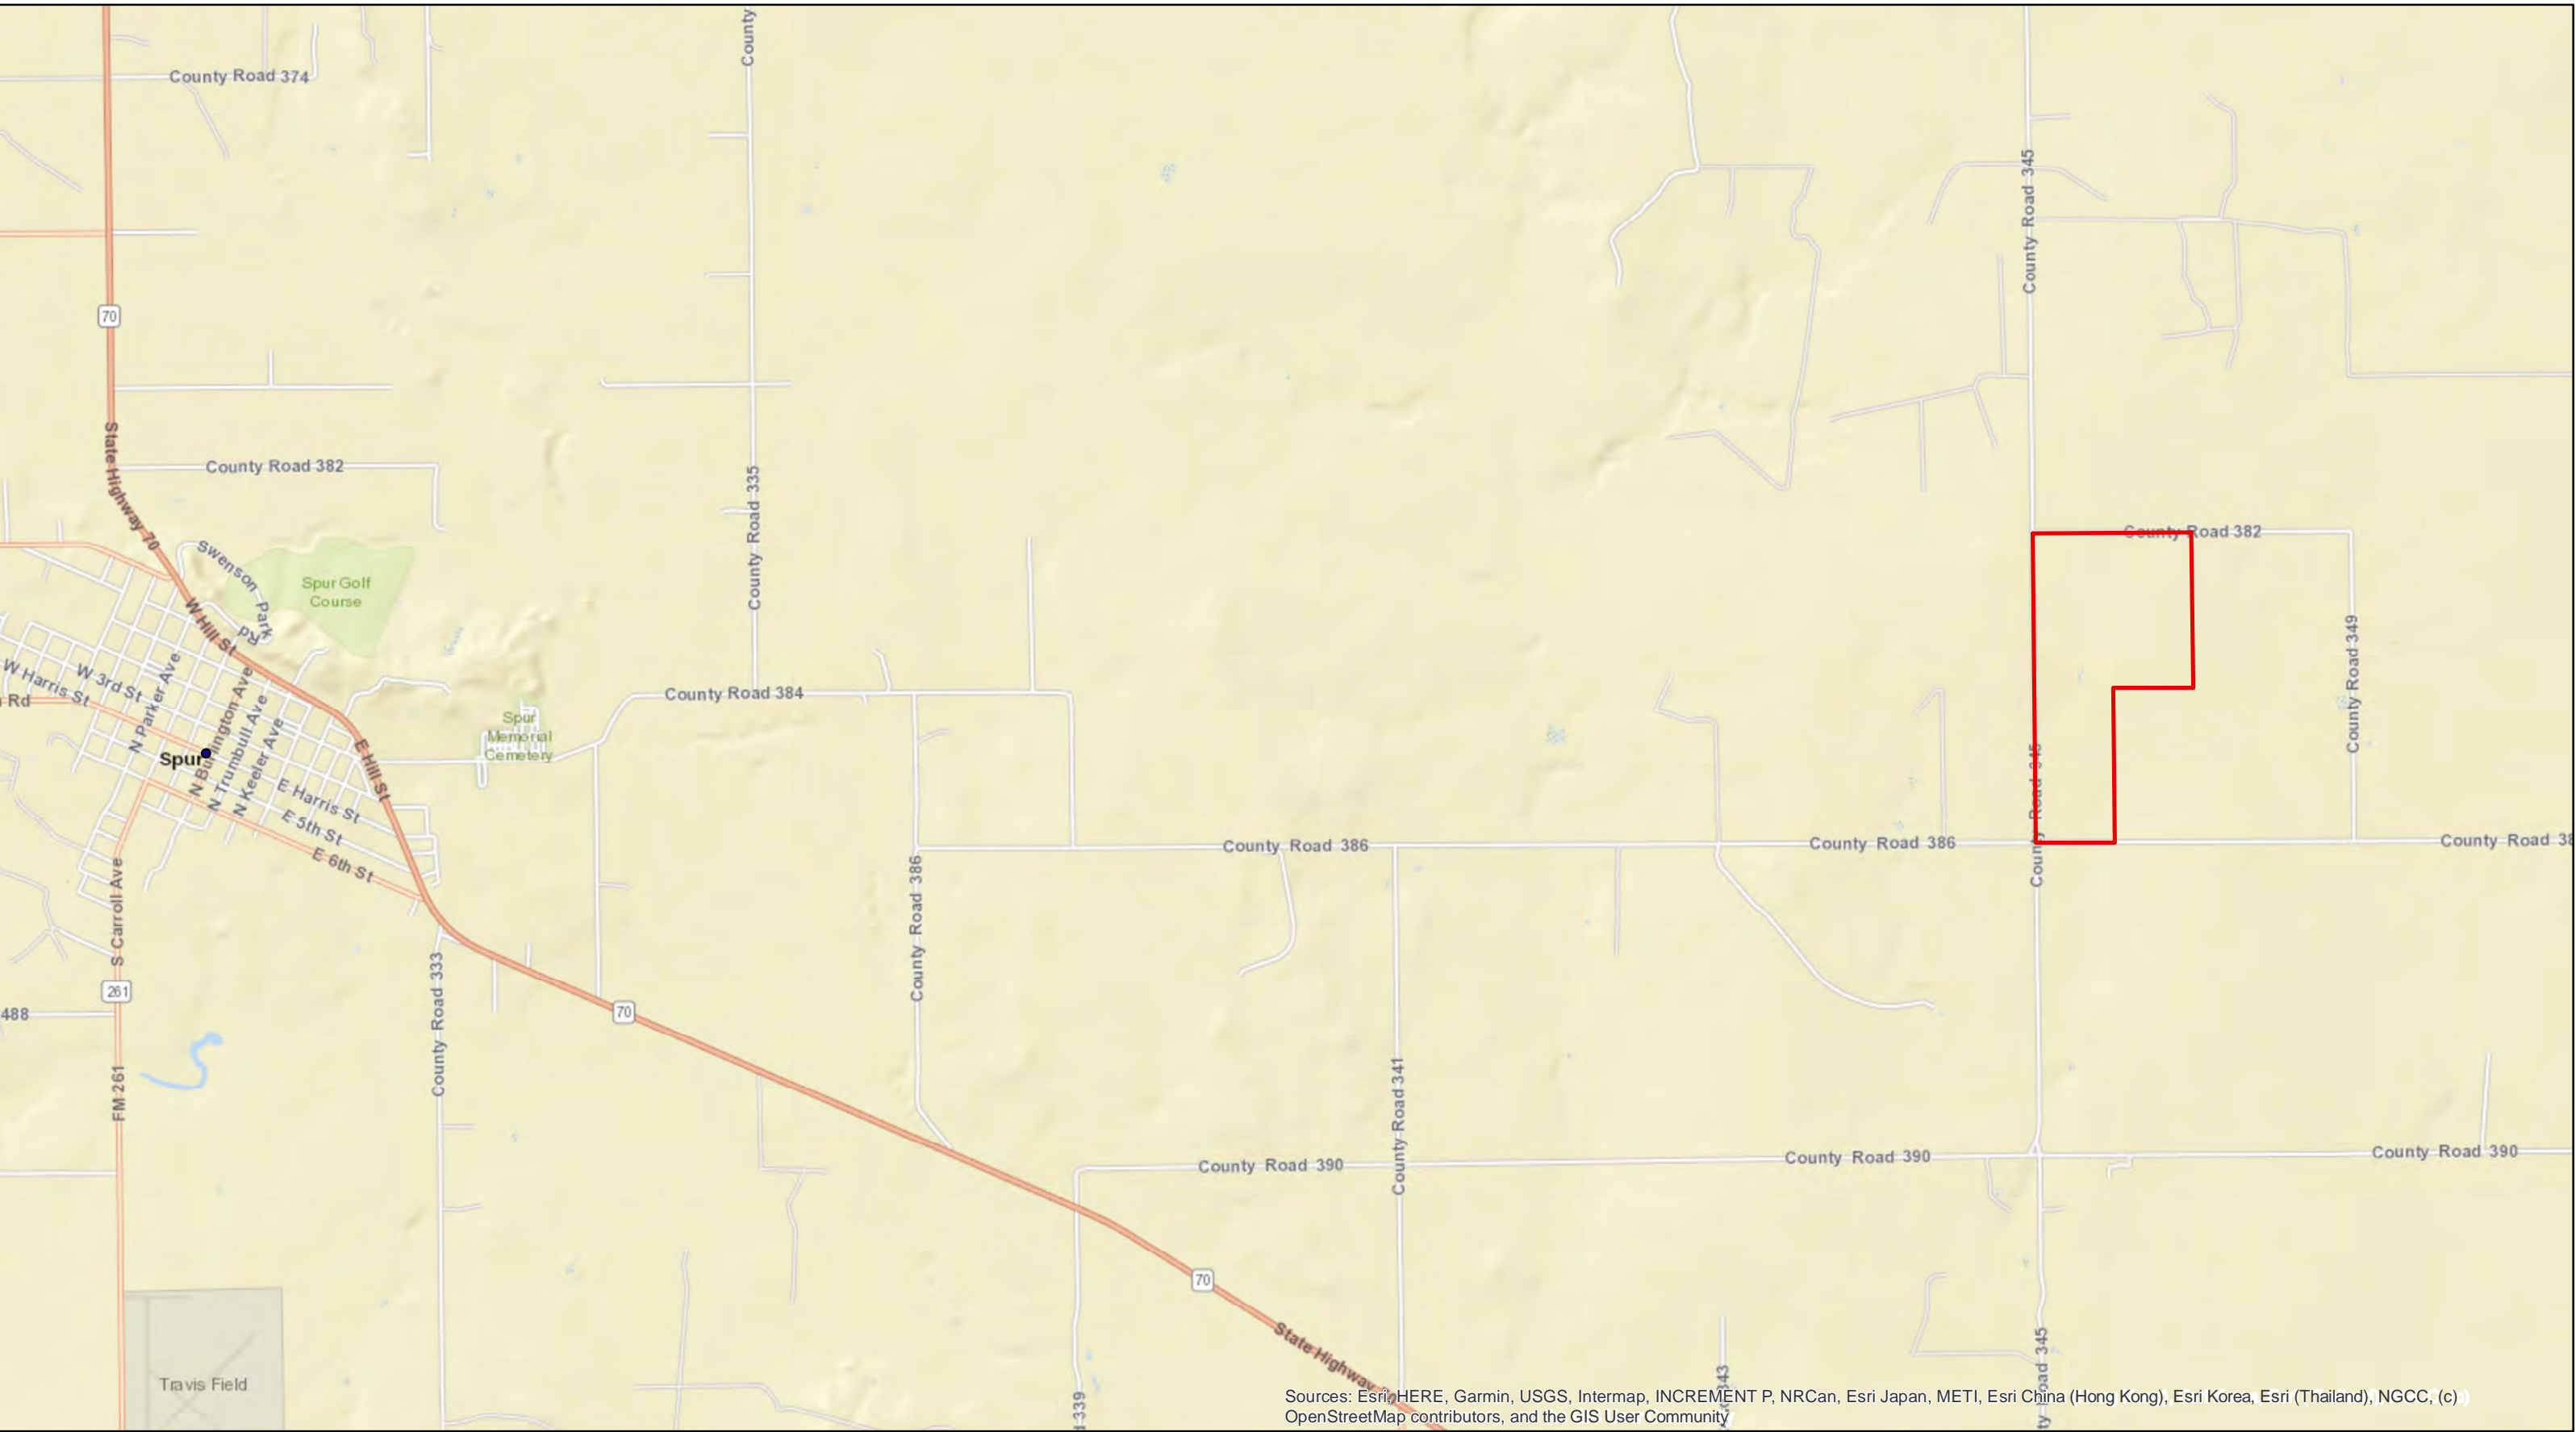

Legend

-  Well
-  Property_Lines

Source: Esri, Maxar, GeoEye, Earthstar Geographics, CNES/Airbus DS, USDA, USGS, AeroGRID, IGN, and the GIS User Community

Womble North 245+/- Acres

Sources: Esri, HERE, Garmin, USGS, Intermap, INCREMENT P, NRCan, Esri Japan, METI, Esri China (Hong Kong), Esri Korea, Esri (Thailand), NGCC, (c) OpenStreetMap contributors, and the GIS User Community

Womble North 245+/- Acres

Legend

-  Well
-  Property_Lines

Womble North 245+/- Acres