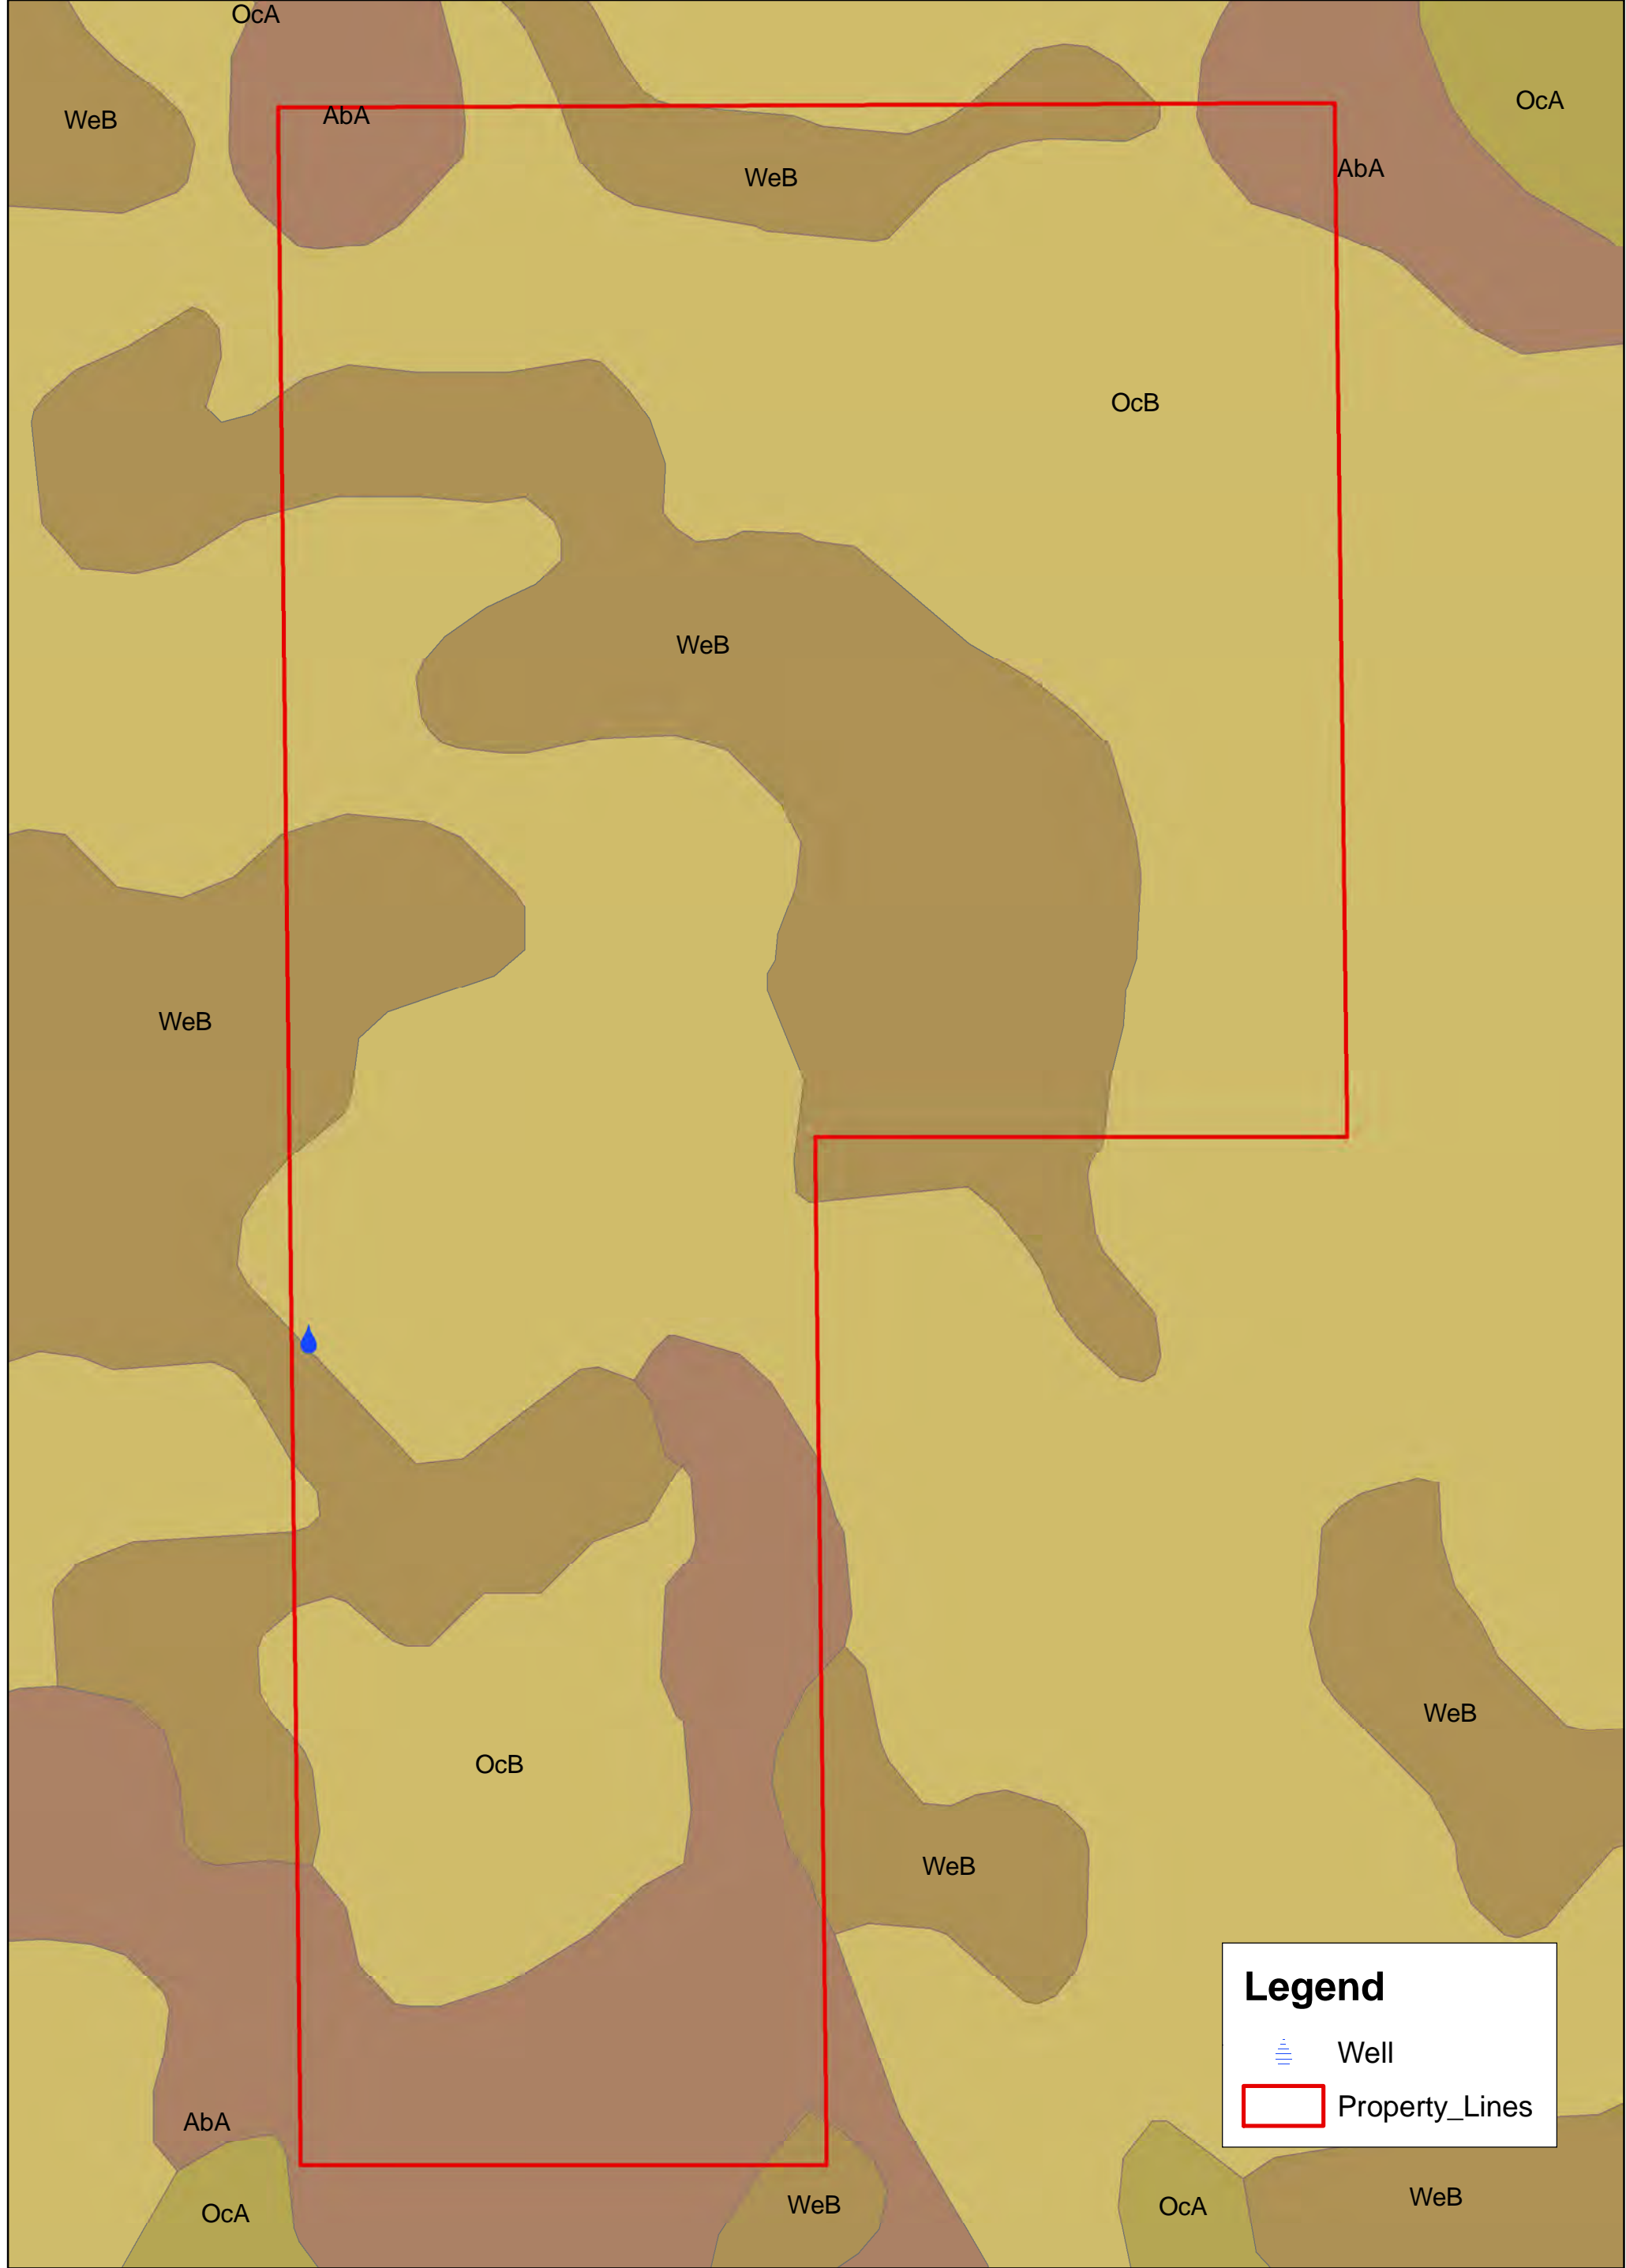

Legend

-  Well
-  Property_Lines

Source: Esri, Maxar, GeoEye, Earthstar Geographics, CNES/Airbus DS, USDA, USGS, AeroGRID, IGN, and the GIS User Community

Womble North 245+/- Acres

Sources: Esri, HERE, Garmin, USGS, Intermap, INCREMENT P, NRCan, Esri Japan, METI, Esri China (Hong Kong), Esri Korea, Esri (Thailand), NGCC, (c) OpenStreetMap contributors, and the GIS User Community

Womble North 245+/- Acres

Legend

-  Well
-  Property_Lines

Womble North 245+/- Acres