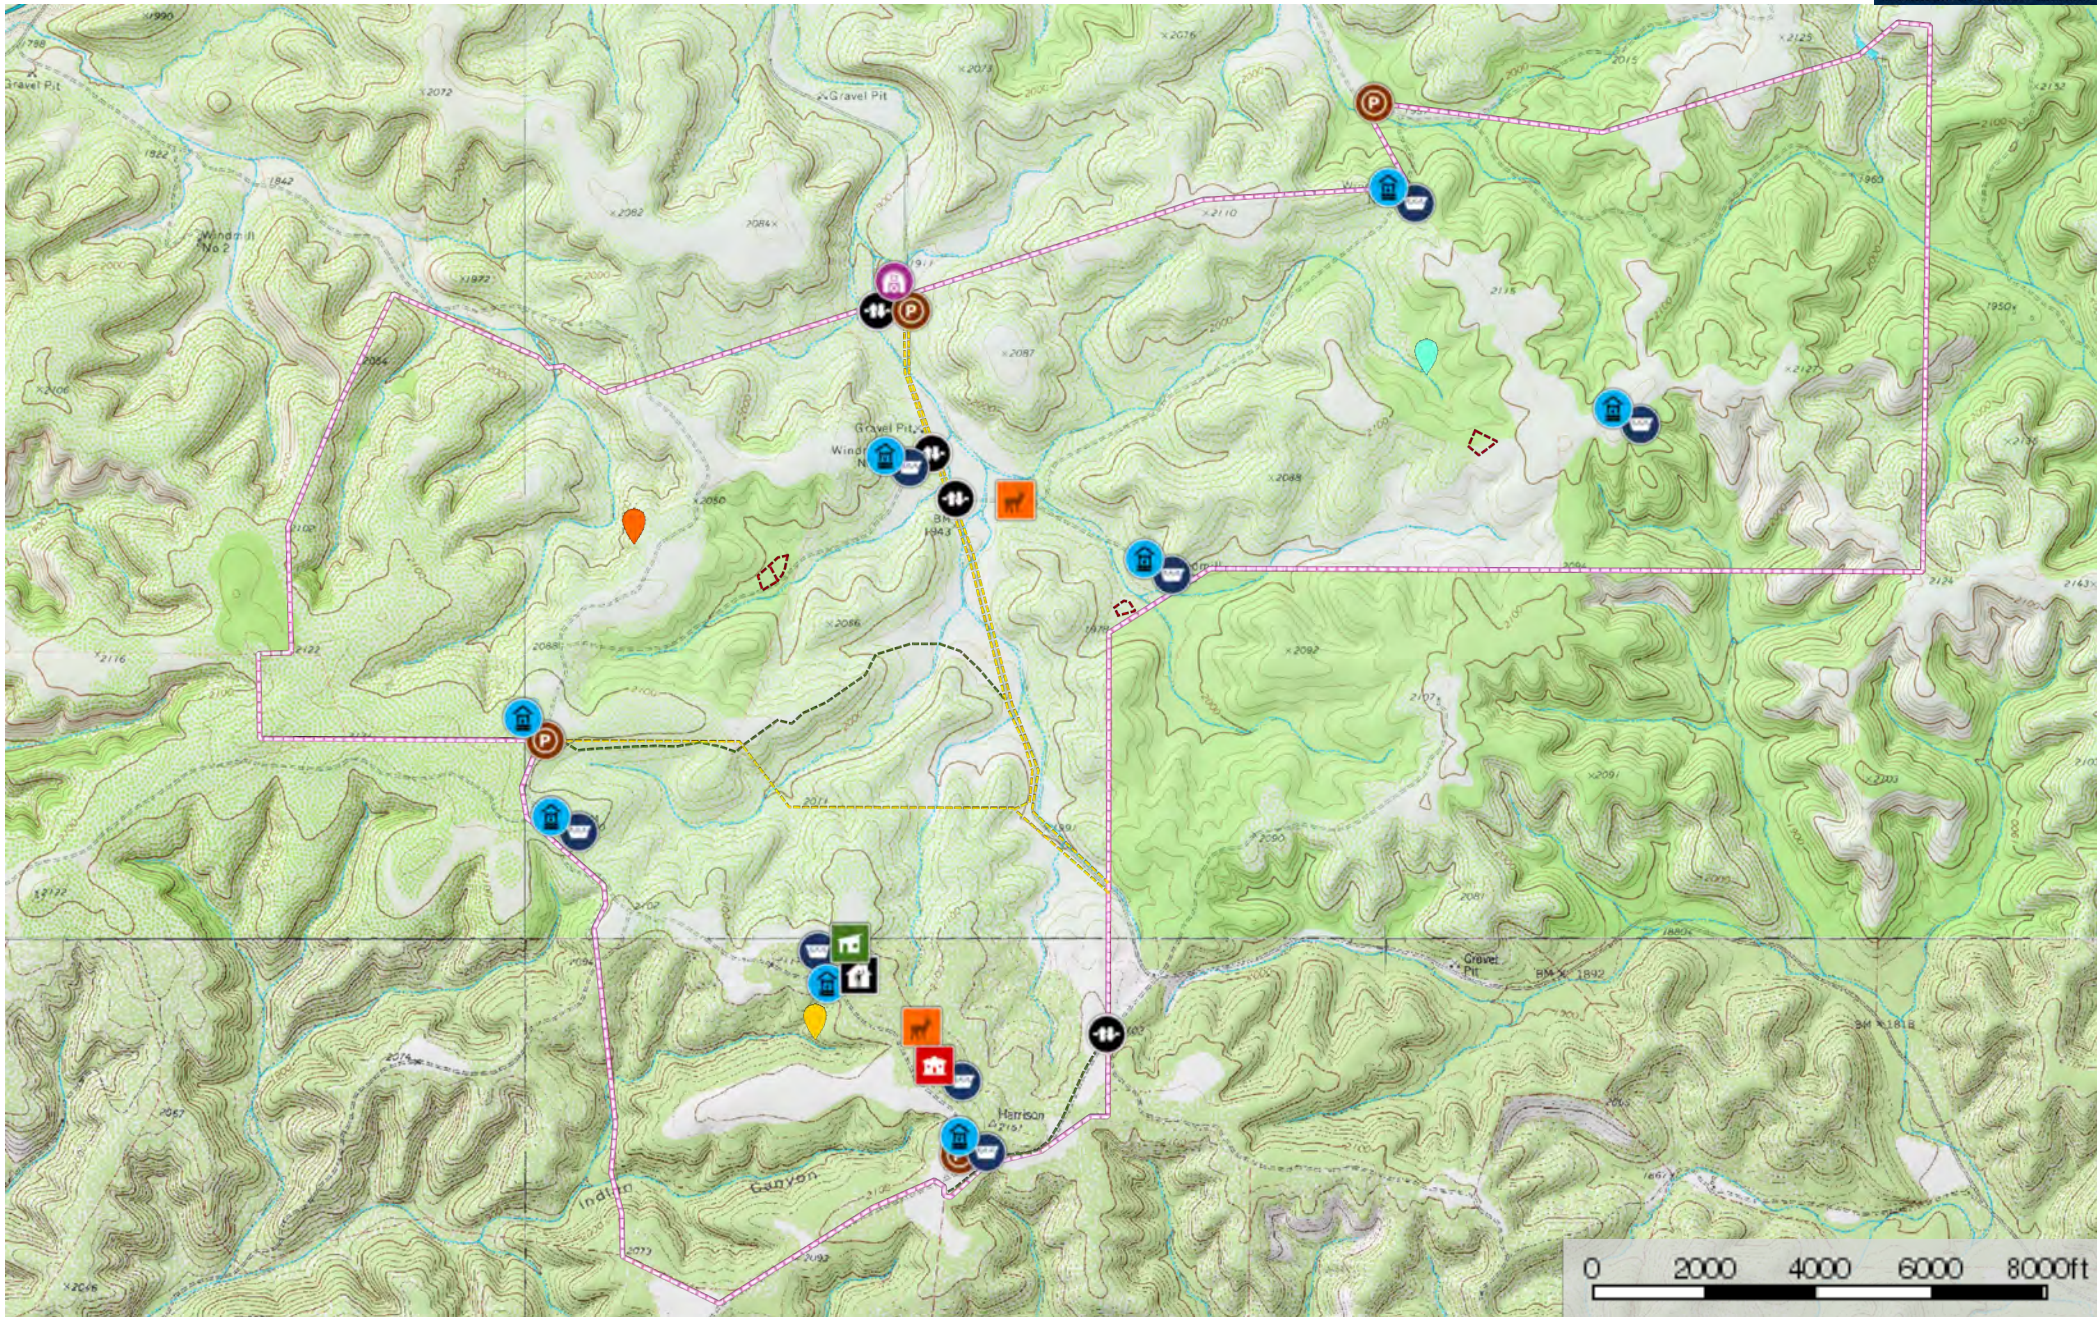

Western Division 5100 Rock Canyon

Val Verde County, Texas, 12250 AC +/-

- | | | | | | | | | | |
|---|--|--|---|--|---|--|---|--|---|
|  Main House |  Barn |  Game Cleaning Shed |  Foreman's House |  Pasture Marker |  Pasture Marker |  Pasture Marker |  Well |  Water Storage Tank |  Pens |
|  Bulk Feed Storage |  Gate |  Neighbor Access |  Soft Release pens |  Interior Low Fence |  Interior High Fence |  Boundary |  Pond / Tank |  Stream, Intermittent |  River/Creek |
|  Water Body | | | | | | | | | |