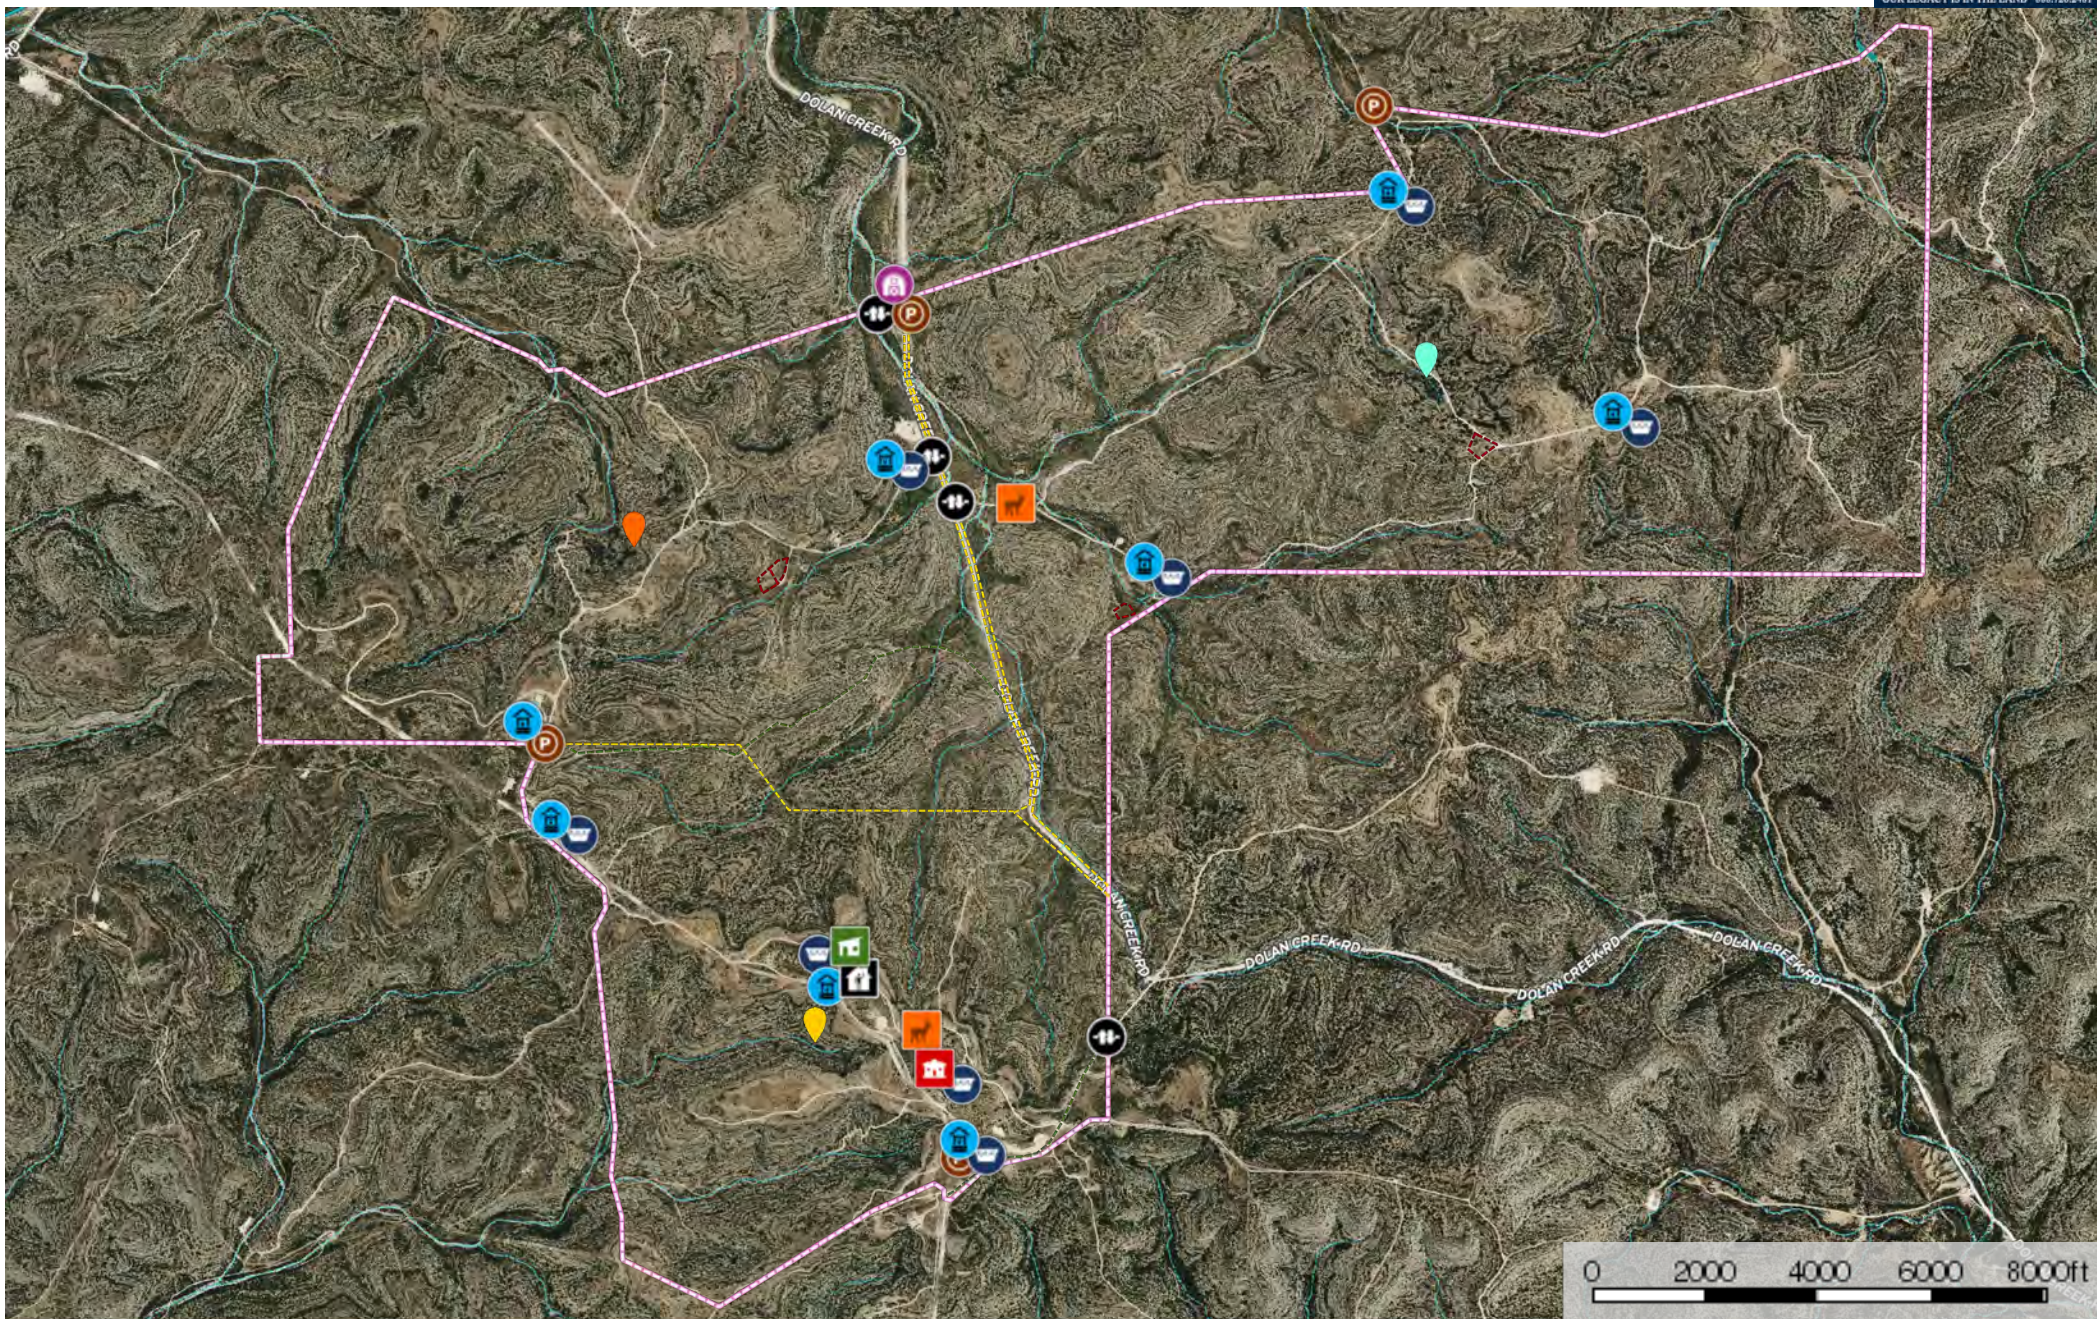

Western Division 5100 Rock Canyon

Val Verde County, Texas, 12250 AC +/-

- | | | | | | | | | | |
|---|--|--|---|--|---|--|---|--|---|
|  Main House |  Barn |  Game Cleaning Shed |  Foreman's House |  Pasture Marker |  Pasture Marker |  Pasture Marker |  Well |  Water Storage Tank |  Pens |
|  Bulk Feed Storage |  Gate |  Neighbor Access |  Soft Release pens |  Interior Low Fence |  Interior High Fence |  Boundary |  Pond / Tank |  Stream, Intermittent |  River/Creek |
|  Water Body | | | | | | | | | |