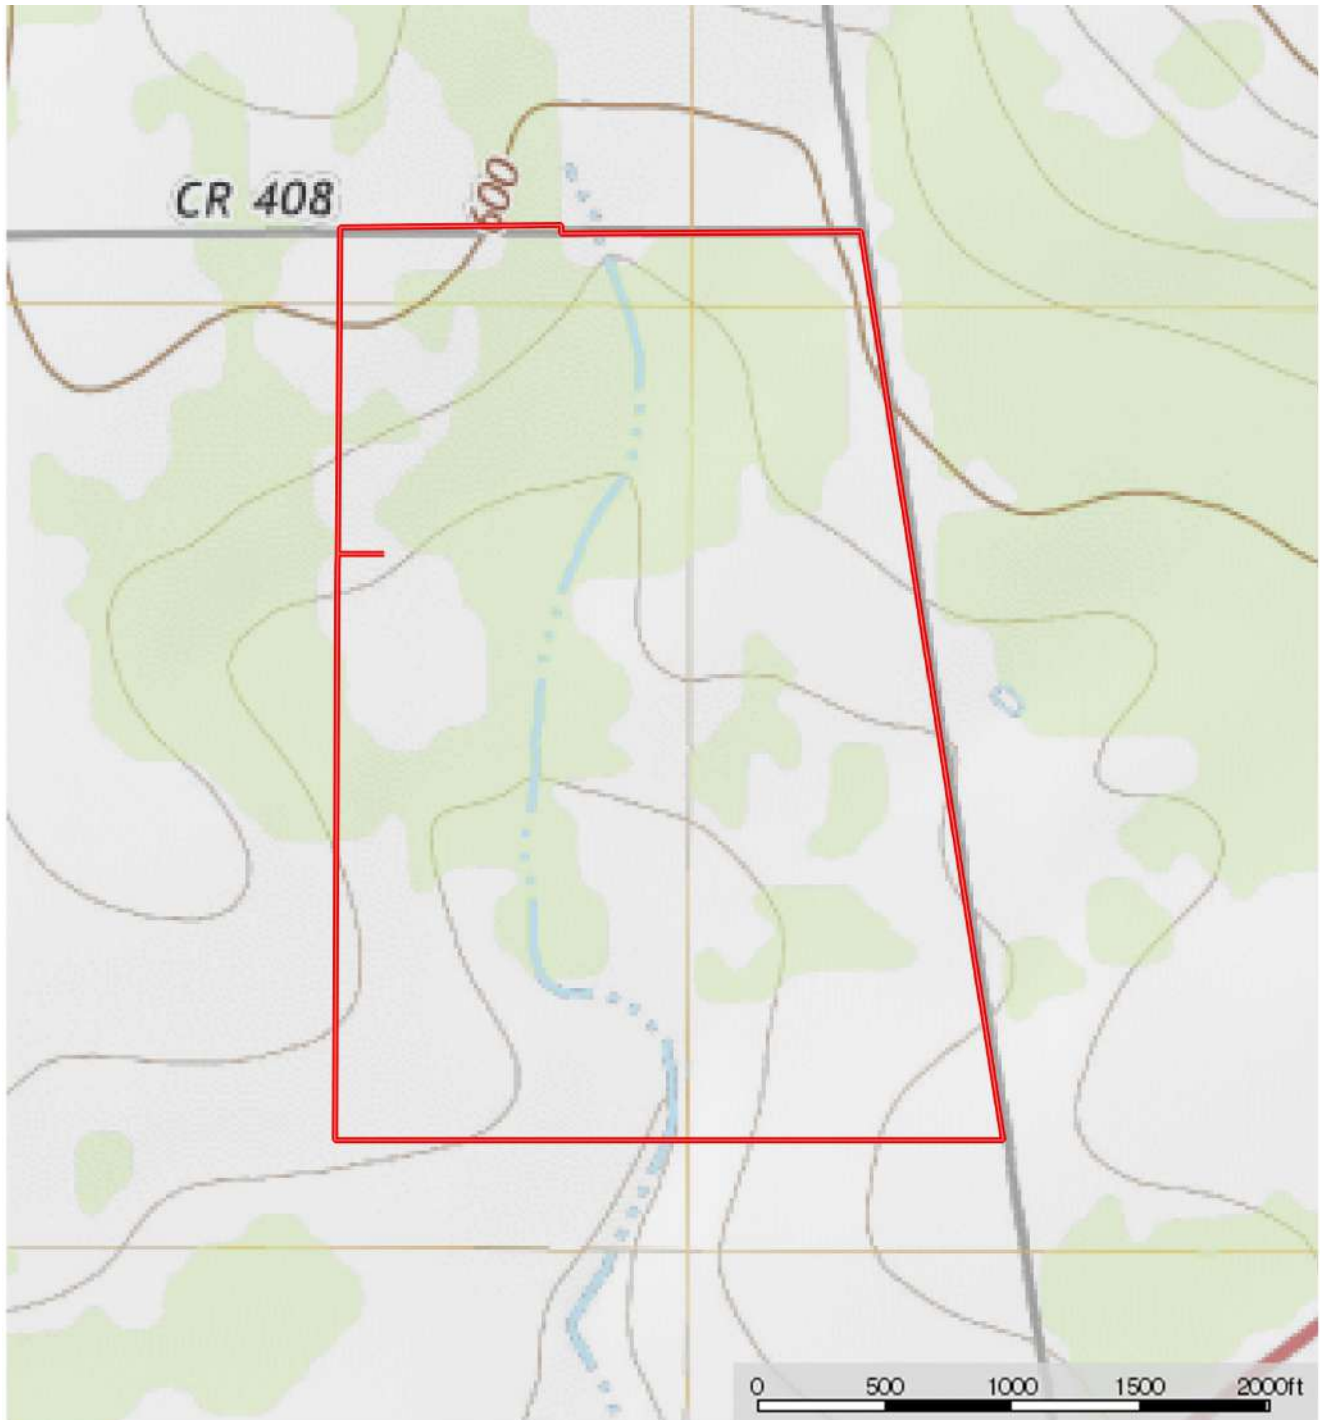

5W RANCH

150 Acres | Duval County

 Boundary

J. Ryan Cummings
JRyan@SimpsonRanches.com
SimpsonRanches.com

Cell: 361.296.4749
Office: 830.955.1725