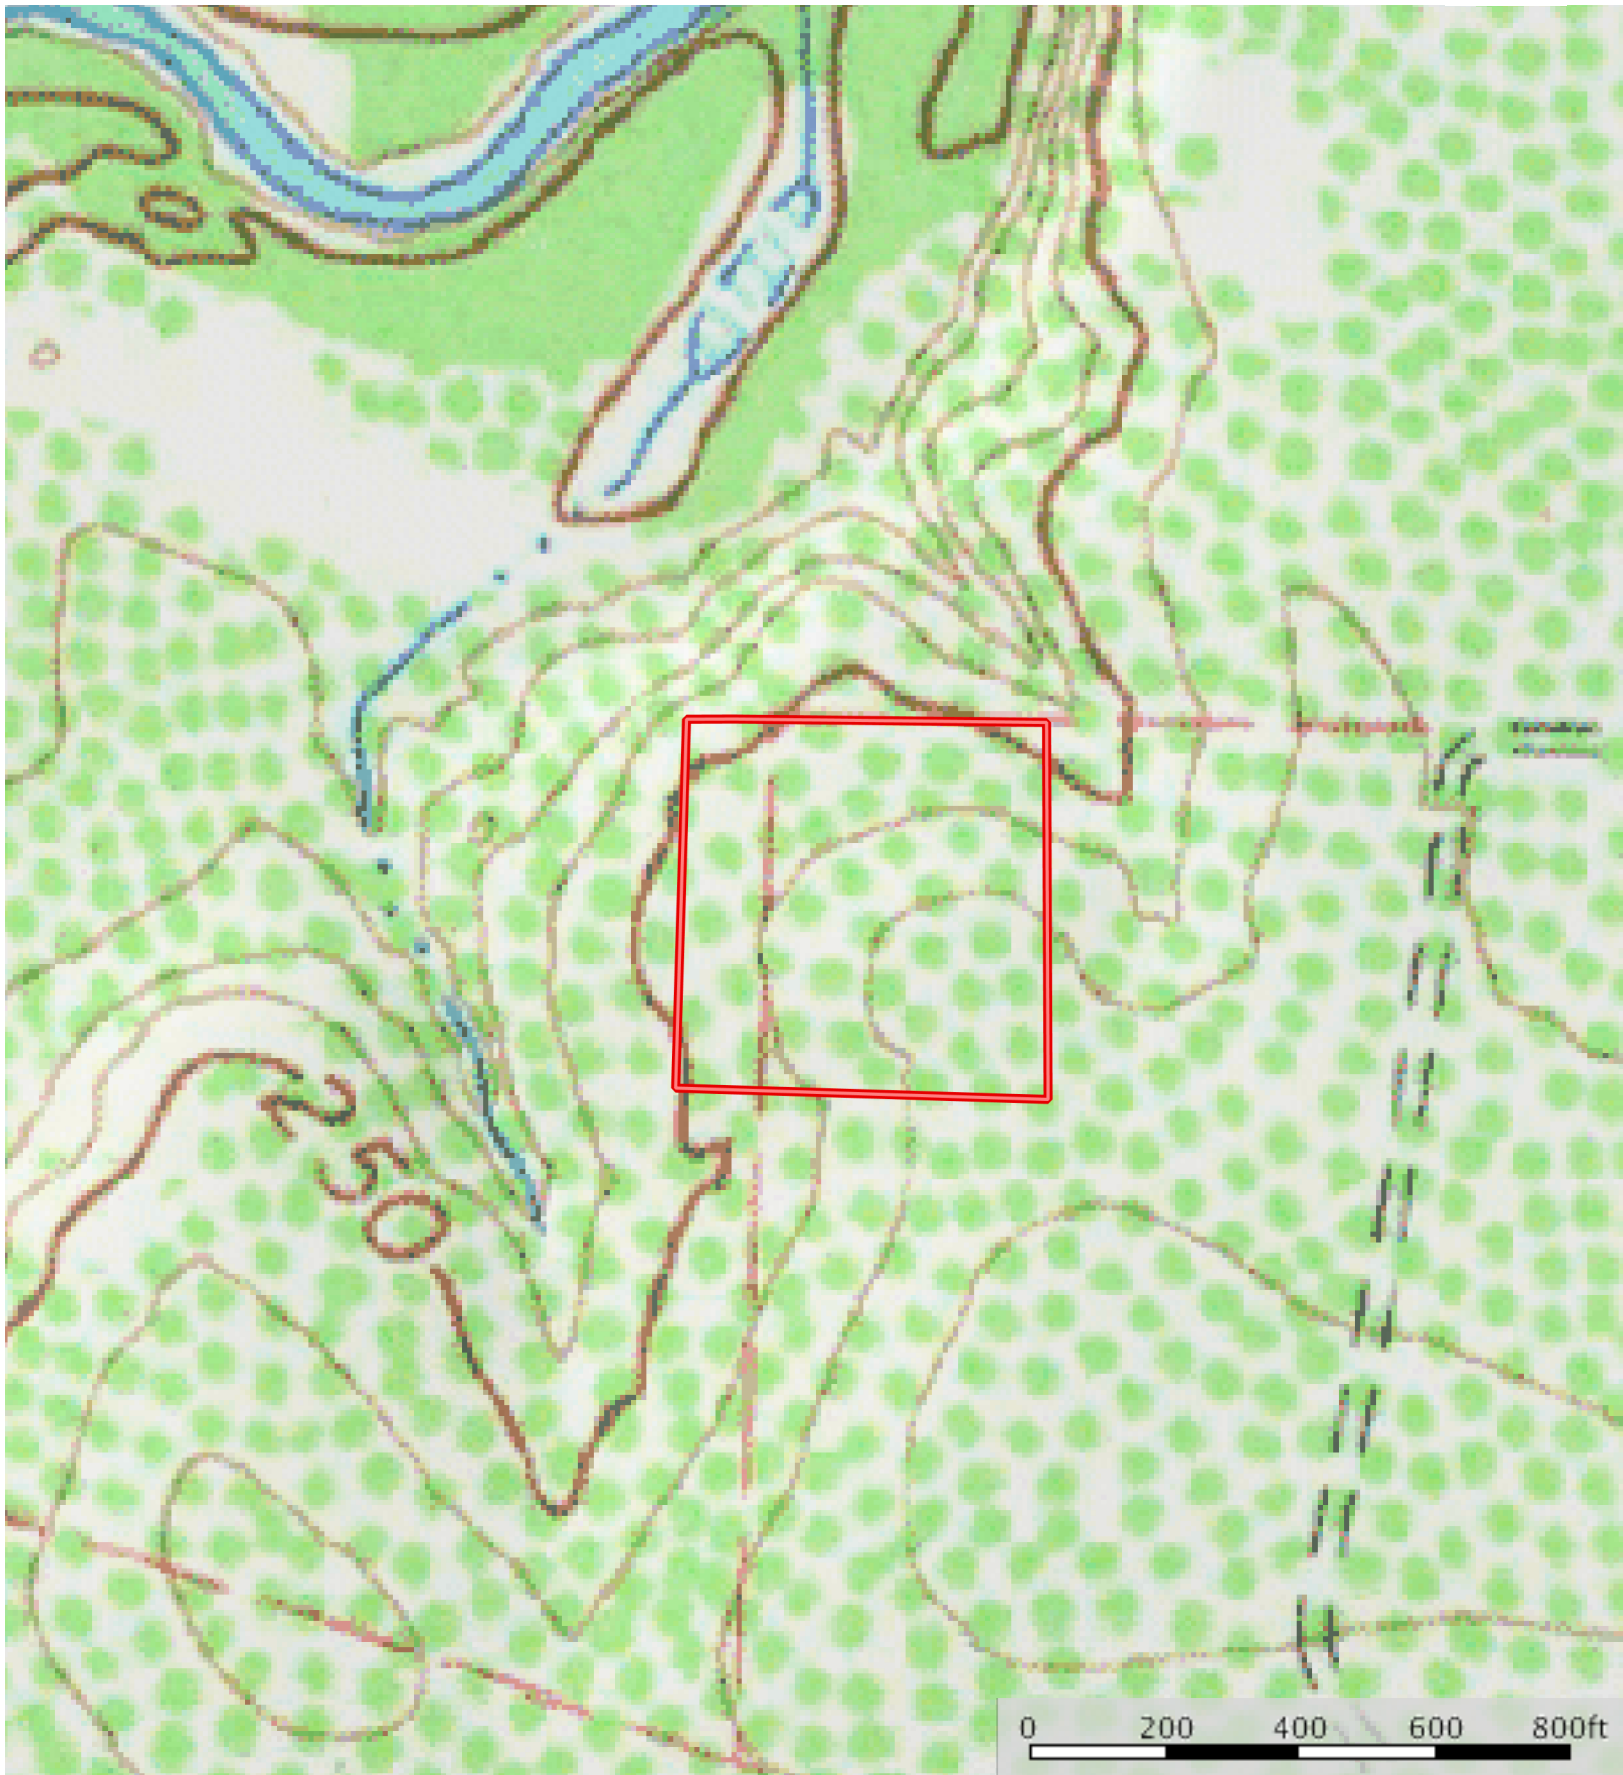

Choke Canyon Hilltop

McMullen County, Texas, 5.17 AC +/-

 Boundary