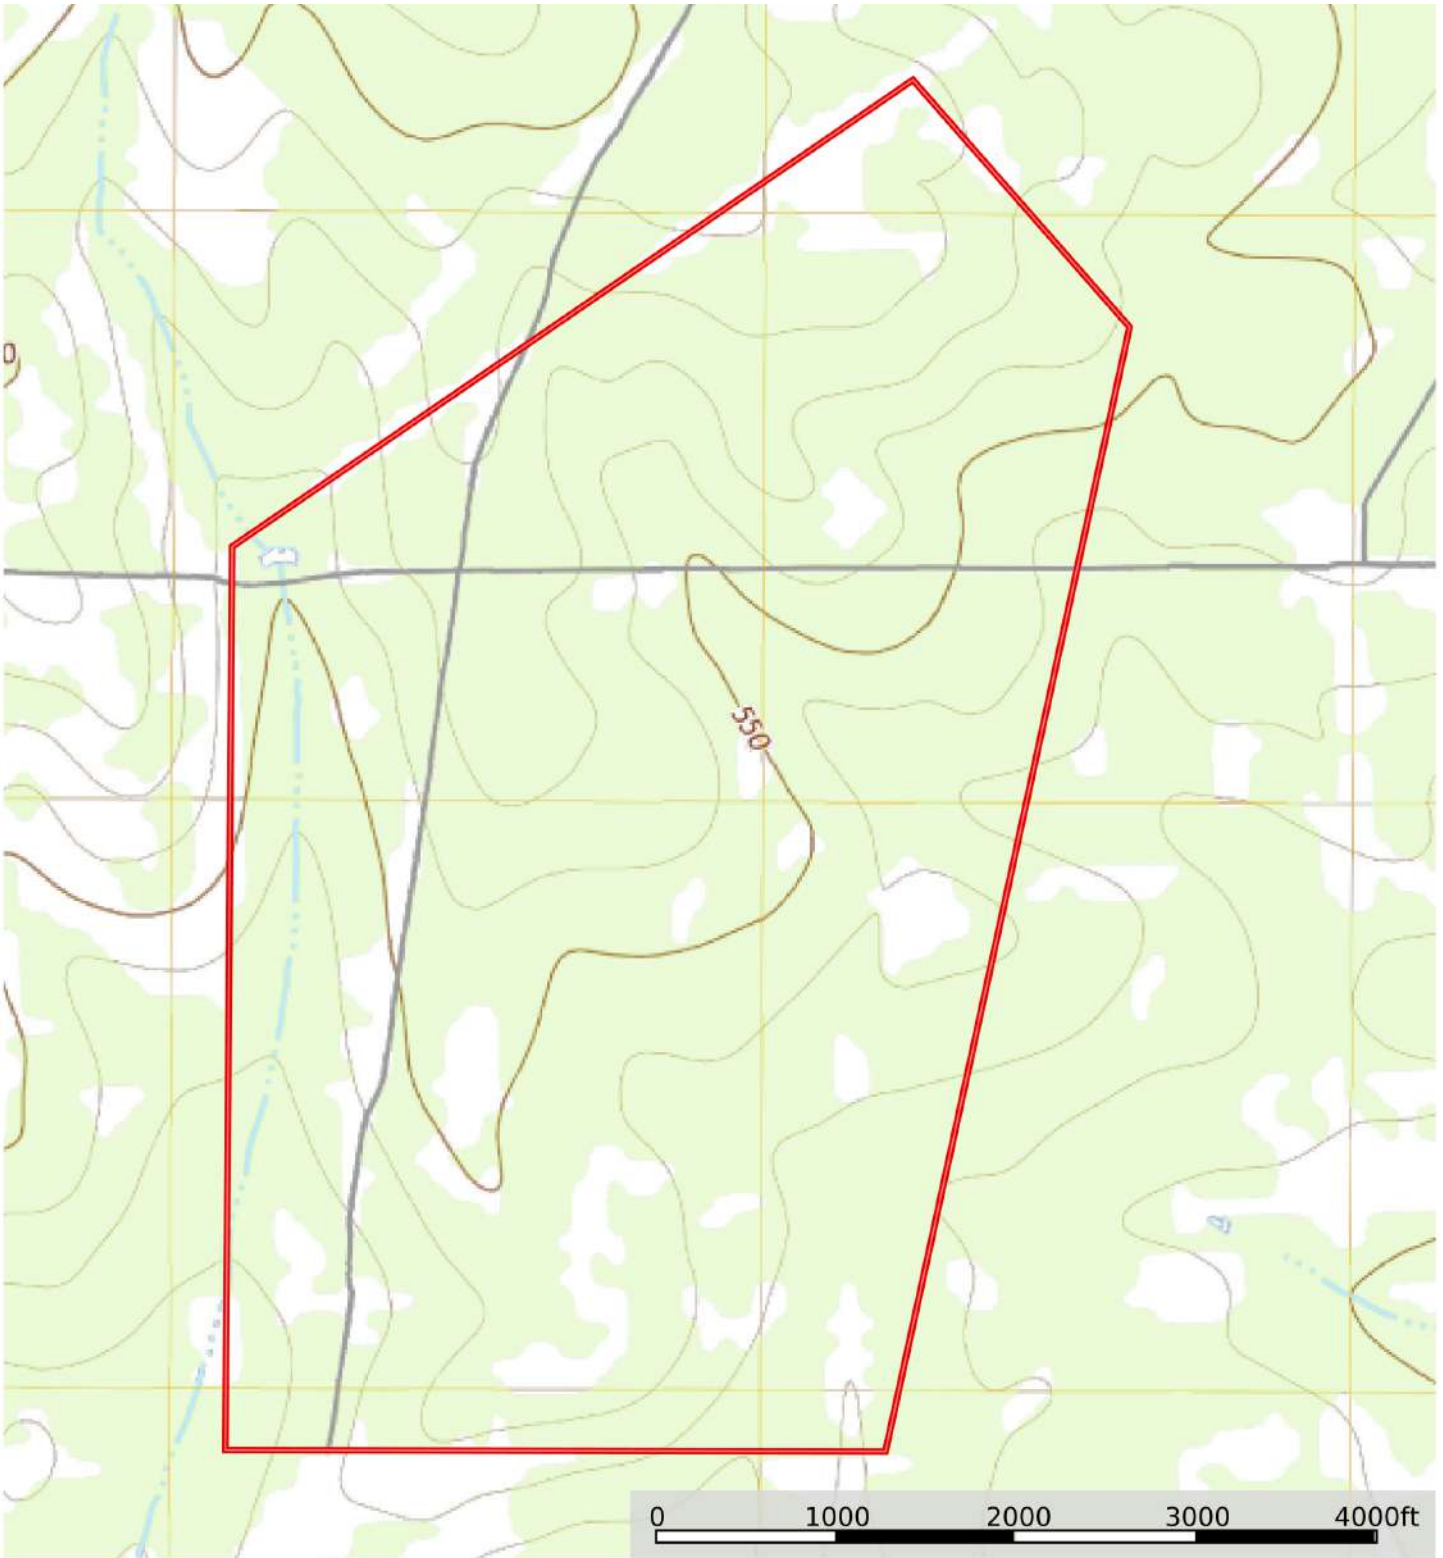

K2 RANCH

655 Acres | Duval County

 Boundary

Anthony Simpson
Anthony@SimpsonRanches.com
SimpsonRanches.com

Cell: 210.854.6365
Office: 830.955.1725