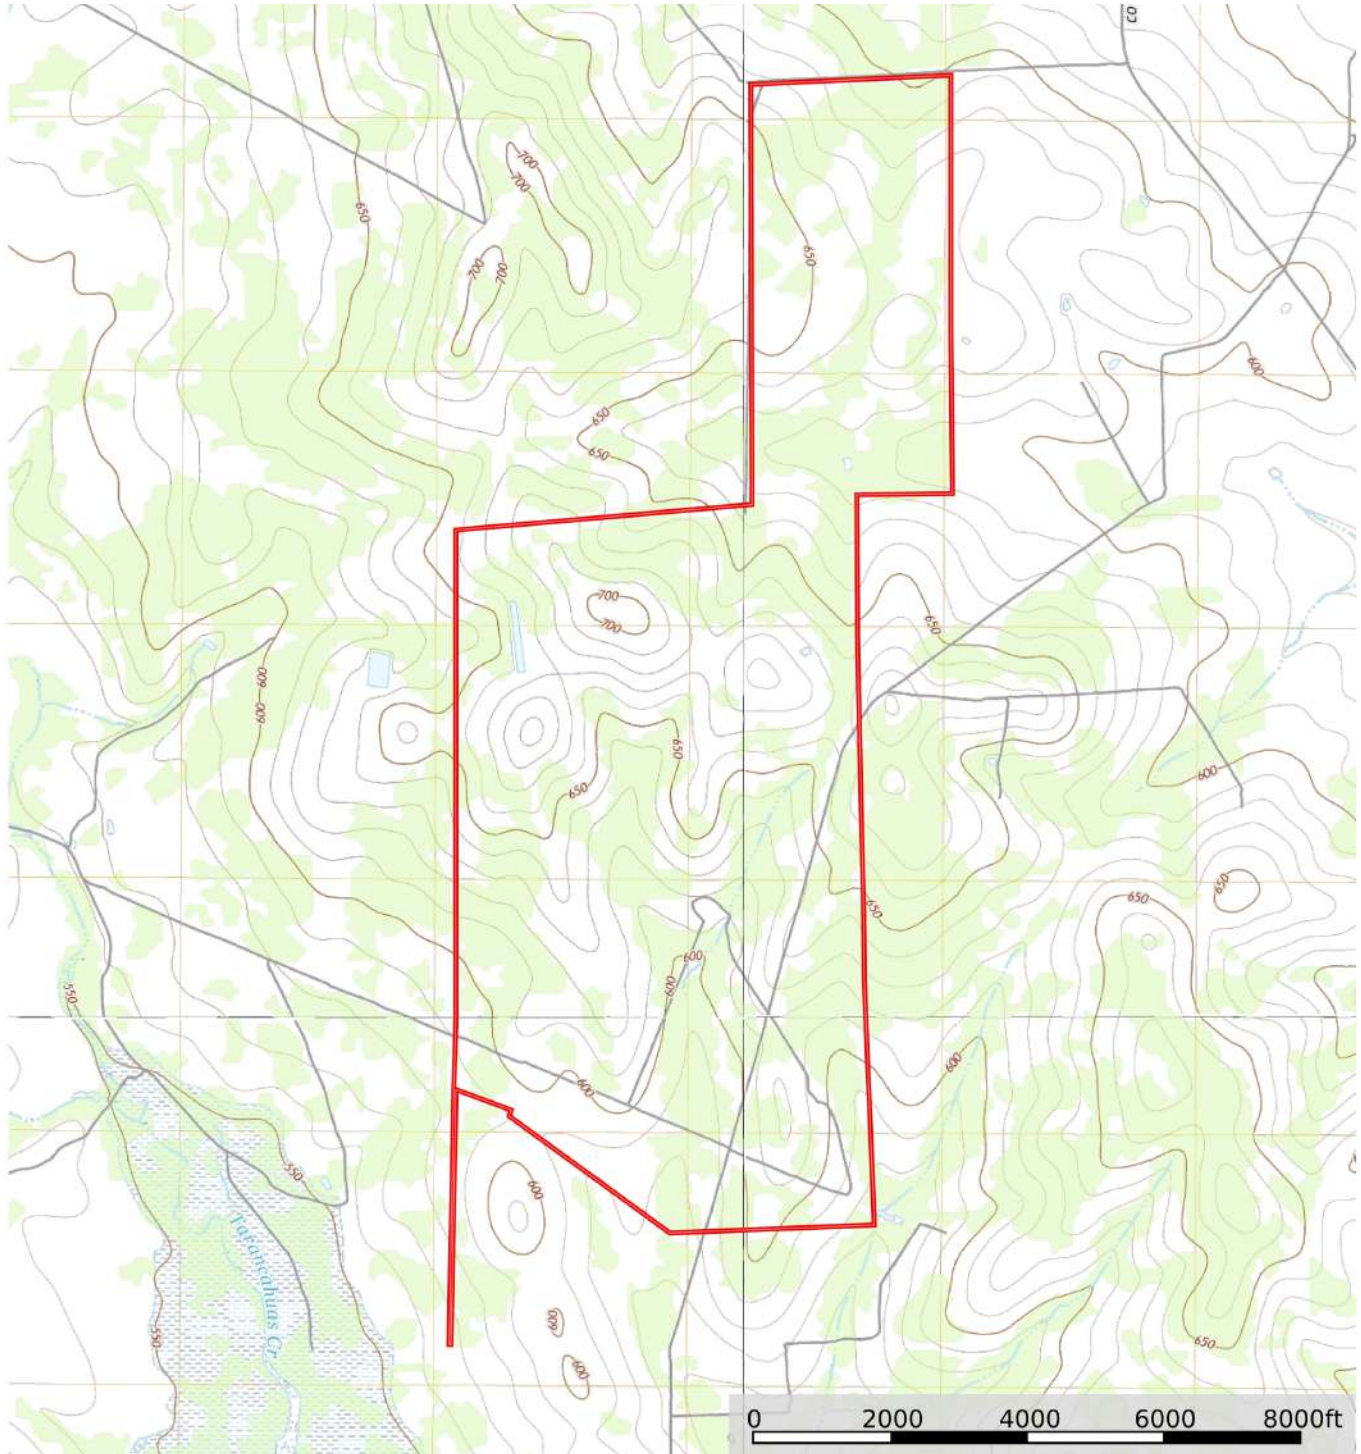

GRIEDER RANCH

1389 Acres | Duval County

Boundary

J. Ryan Cummings
Cell: 361.296.4749
JRyan@SimpsonRanches.com

Tomas Molina
Cell: 361.701.4639
Molina@SimpsonRanches.com