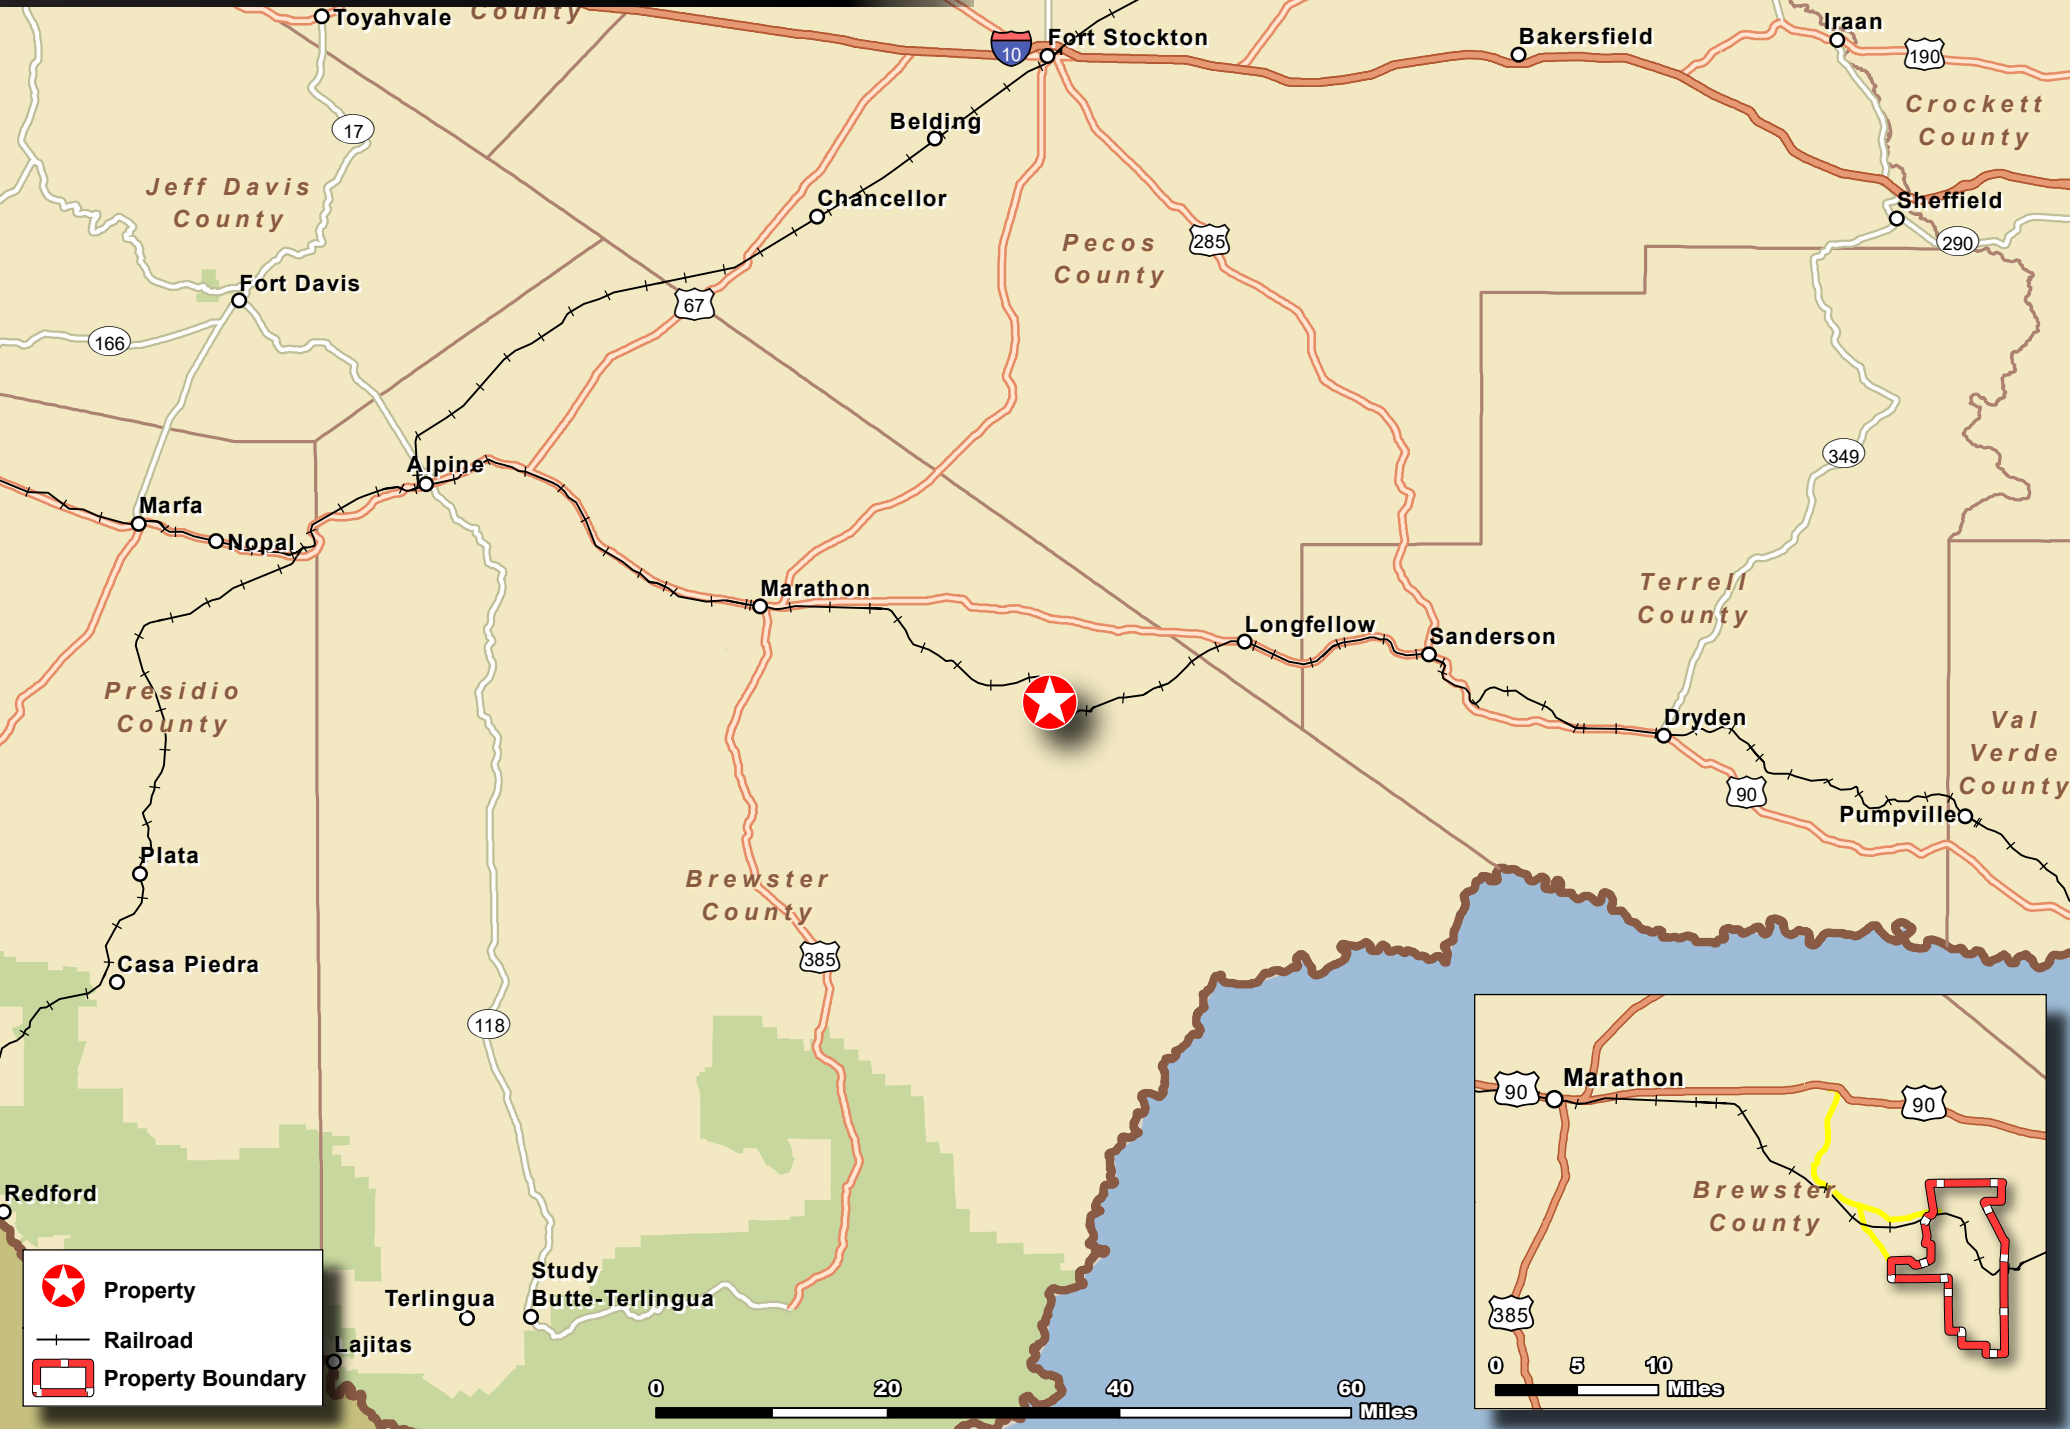

TESNUS RANCH- 19,814.23 AC +/-  
BREWSTER COUNTY, TEXAS

- Property
- Railroad
- Property Boundary

King Land & Water, LLC  
P: (432) 426-2024/(512) 840-1175

kinglandwater.com

The information contained herein was obtained from sources deemed to be reliable. Mapright Services/Texas Ranches For Sale makes no warranties or guarantees as to the completeness or accuracy thereof. 844.932.6277 www.mapright.com