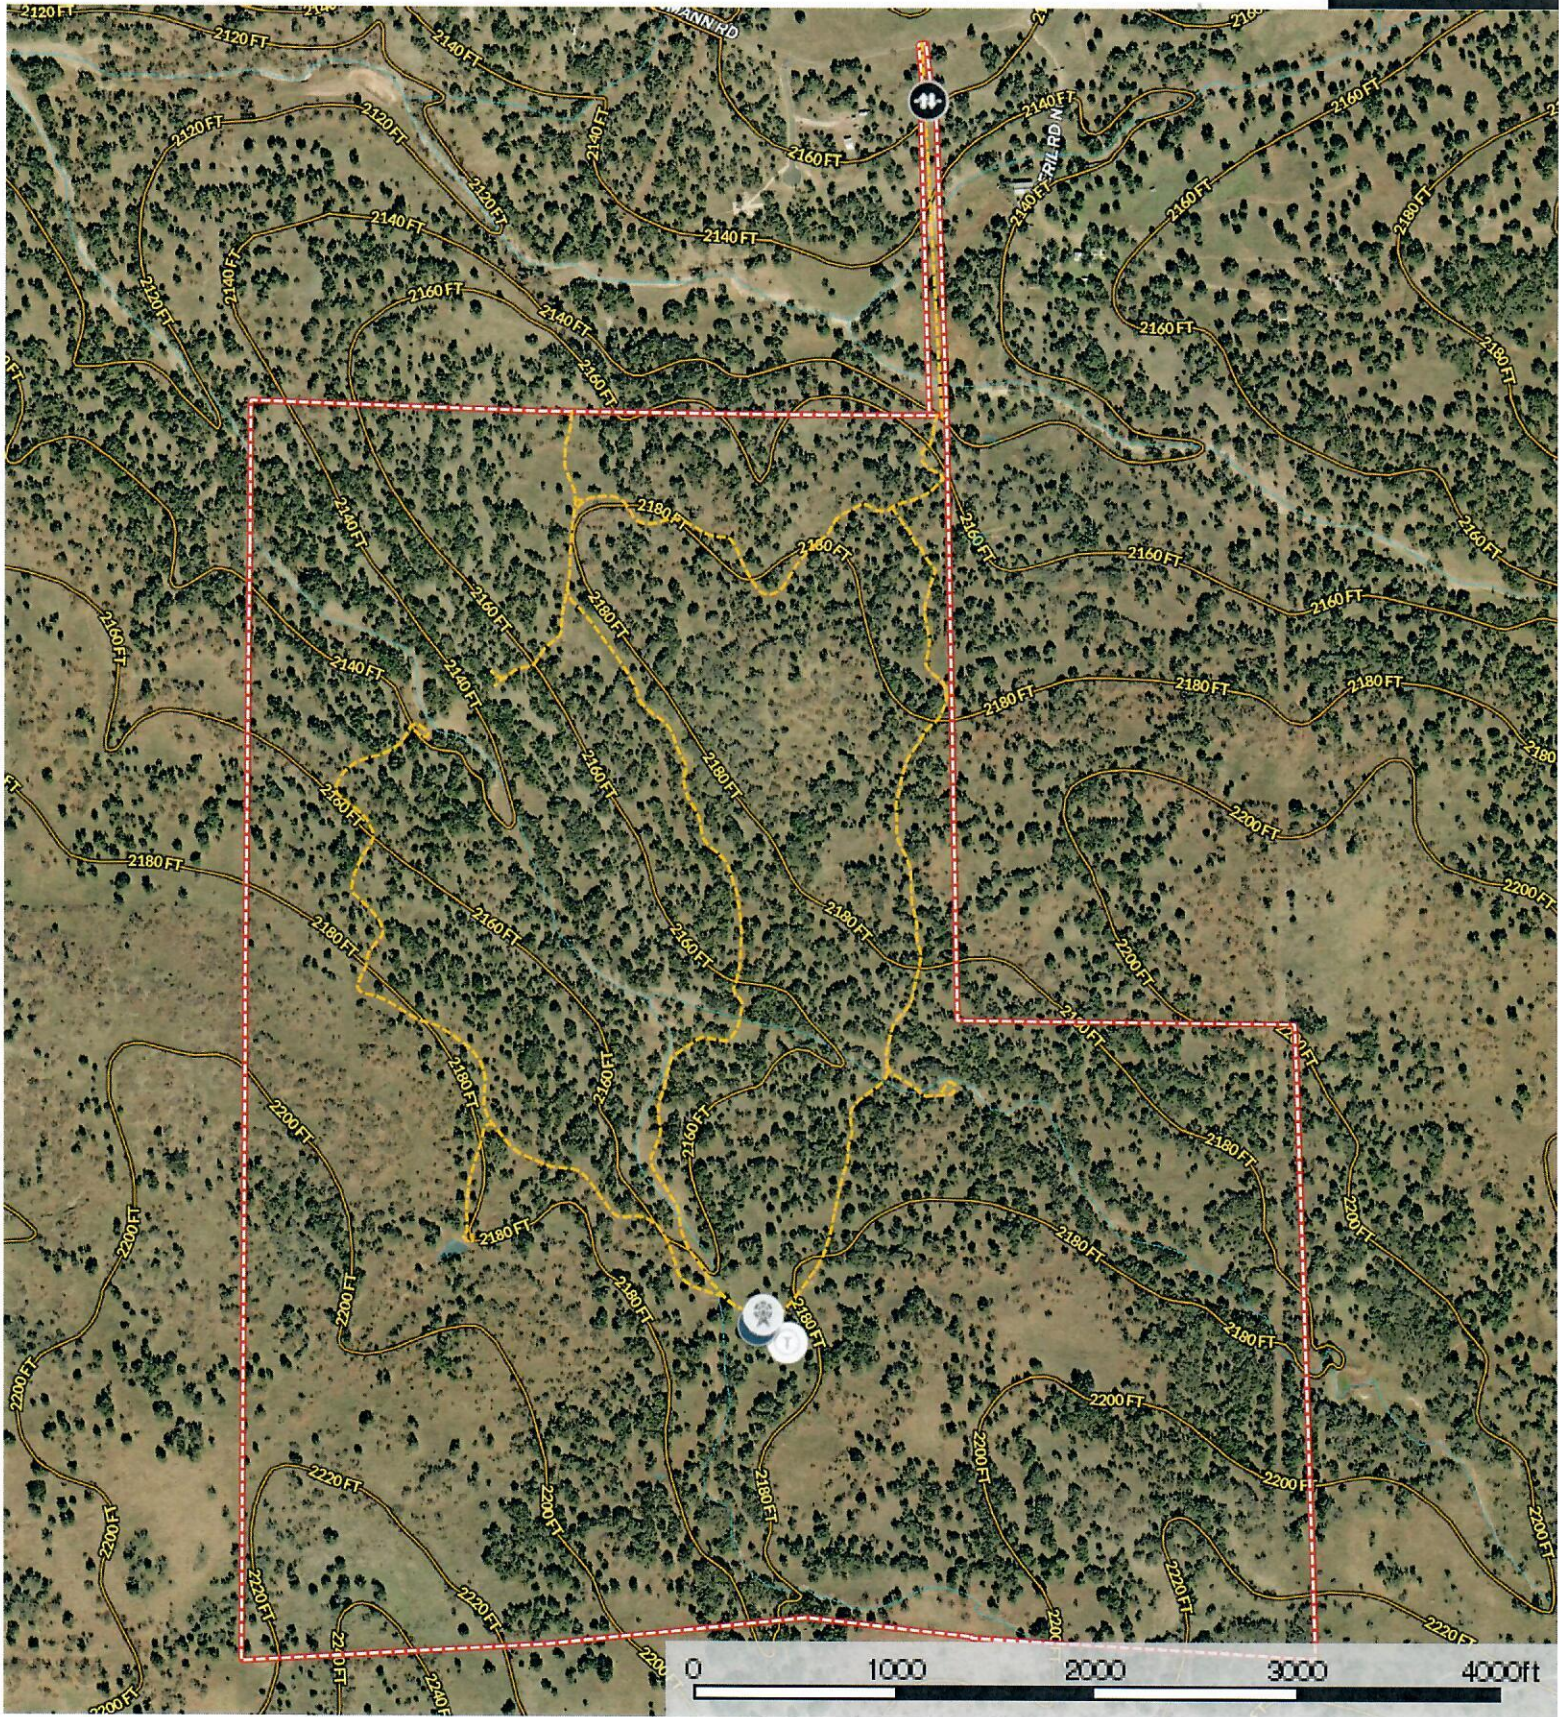

Tecolote Ranch
Kerr County, Texas, 450 AC +/-

- Windmill
- Water Storage Tank
- Trough
- Gate
- Road / Trail
- Boundary
- Pond / Tank
- Stream, Intermittent
- River/Creek
- Water Body