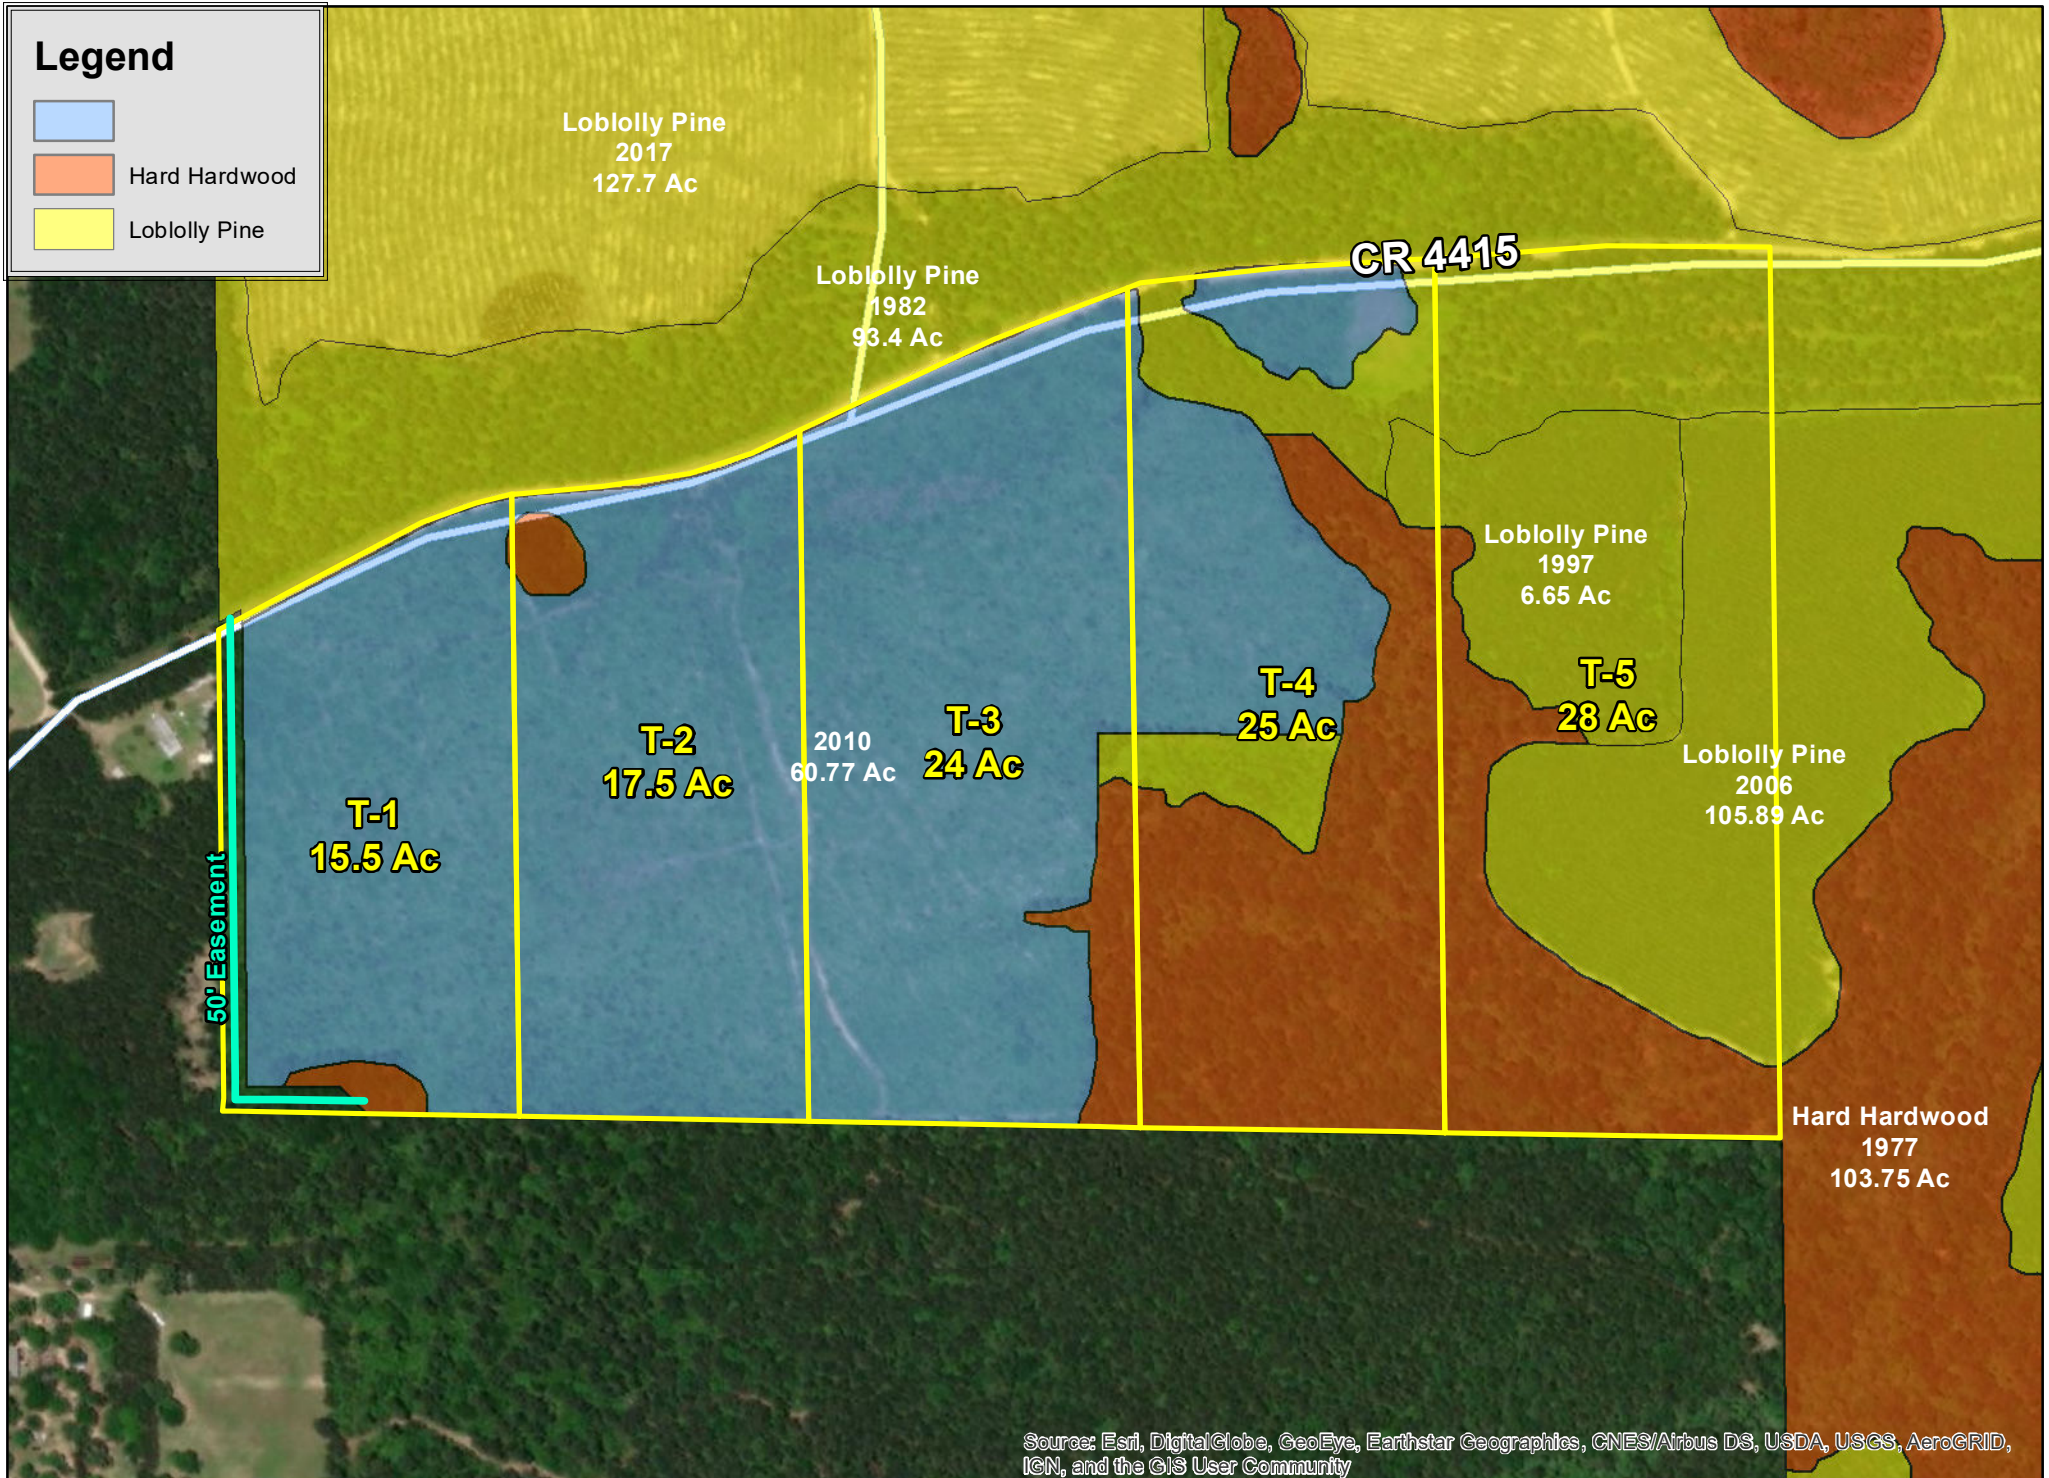

# Legend

-  Loblolly Pine 2017
-  Hard Hardwood
-  Loblolly Pine

Source: Esri, DigitalGlobe, GeoEye, Earthstar Geographics, CNES/Airbus DS, USDA, USGS, AeroGRID, IGN, and the GIS User Community

Spurger, Tyler Co., TX

For illustration purposes only. (Jasper - 6340)