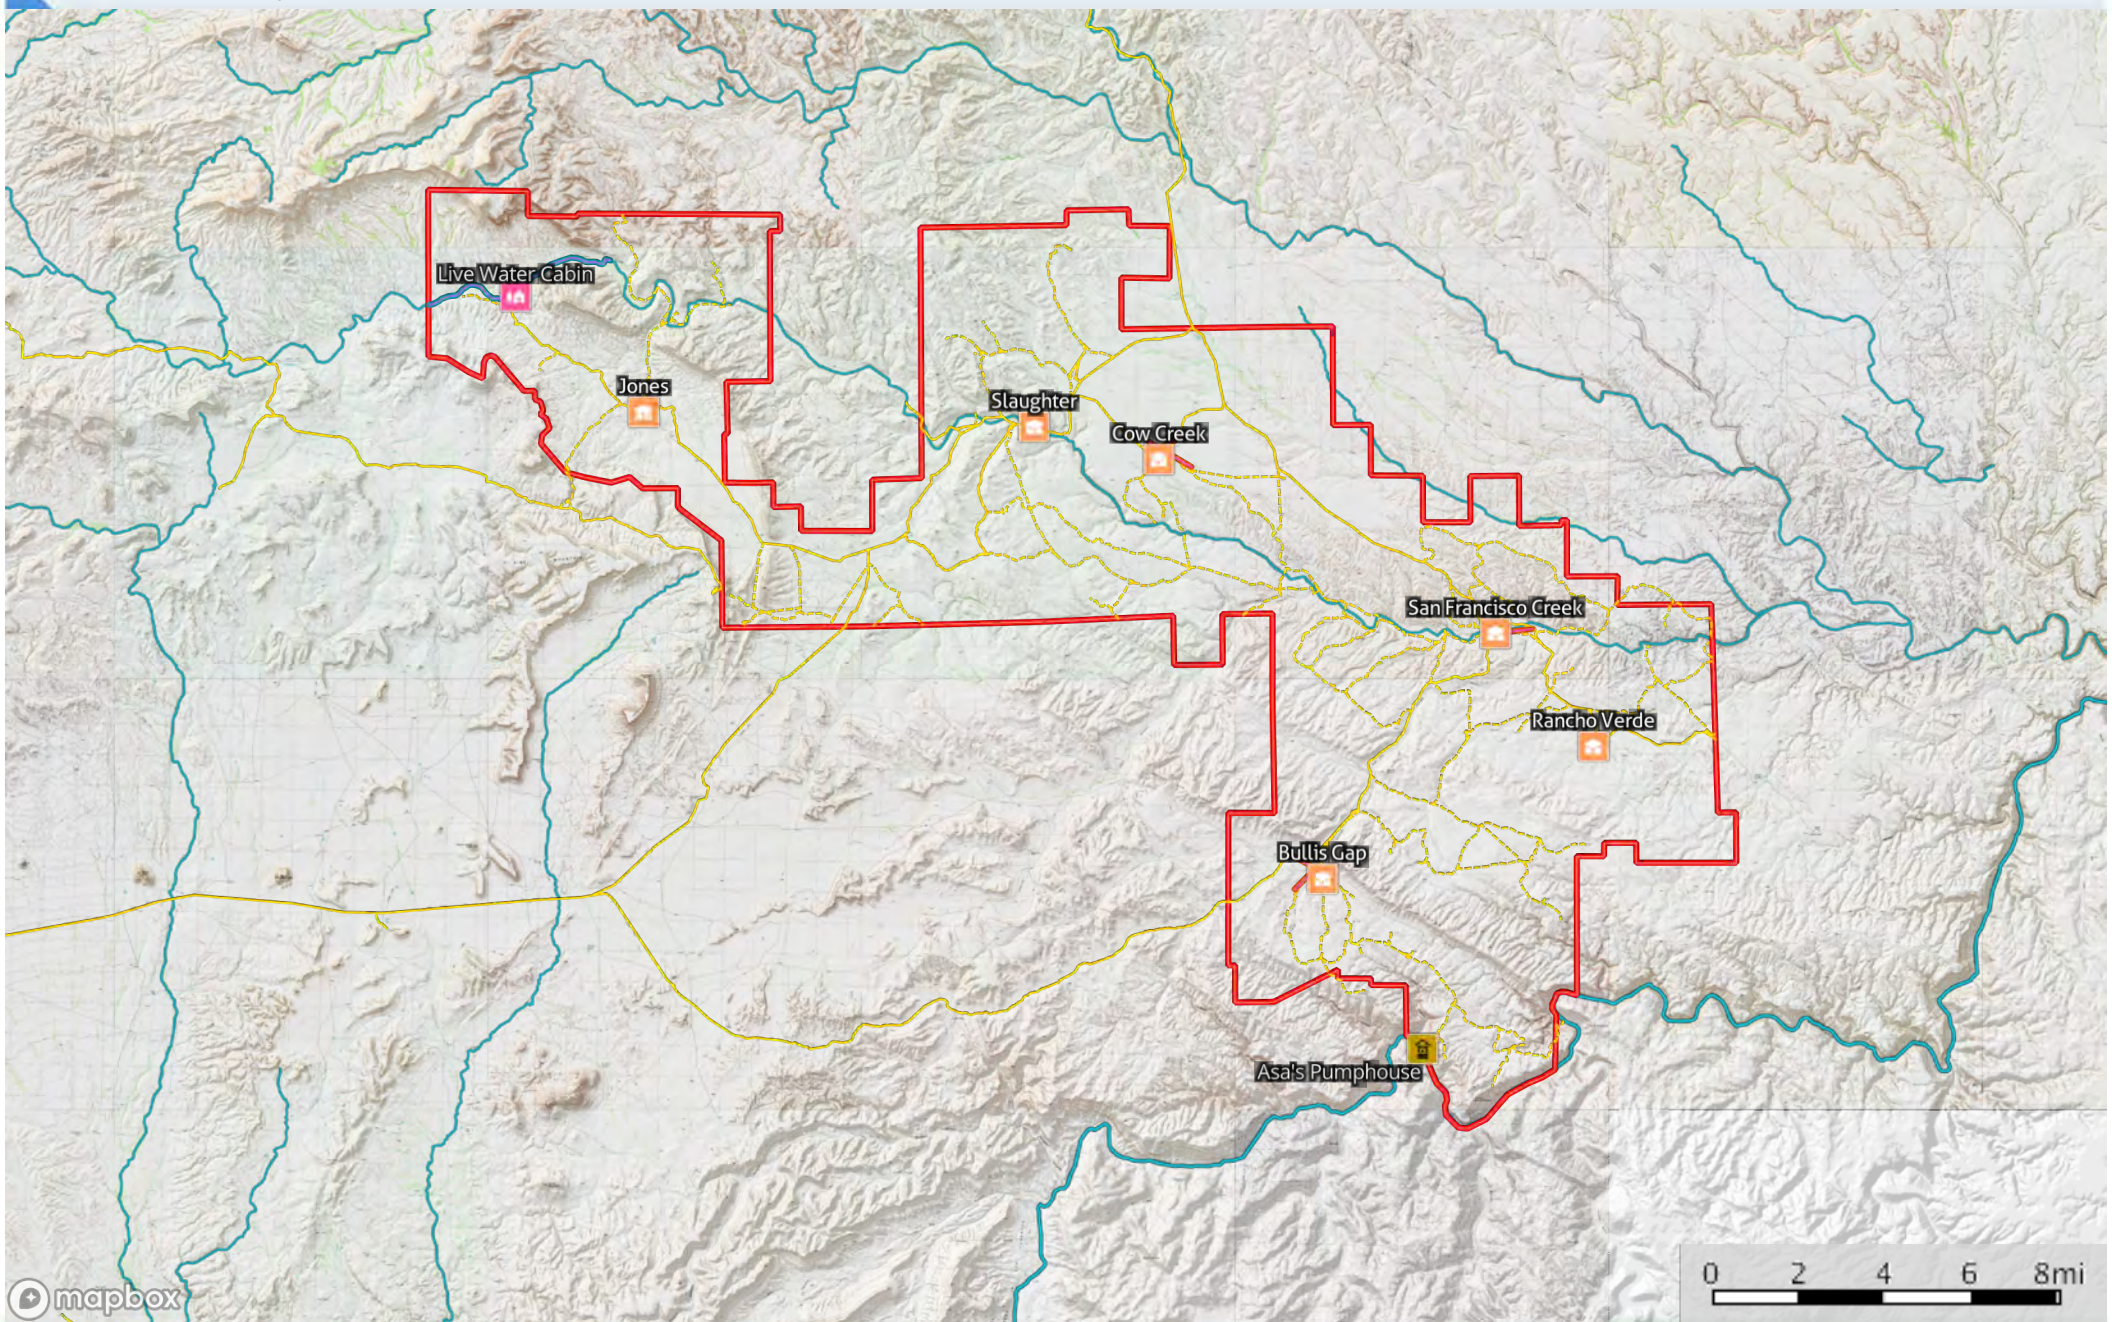

# Rio Texico Ranch

Brewster County, Texas, 117,000 AC +/-

- Live Water Cabin
- Headquarters
- Asa's Pumphouse
- Live Water
- Airstrip
- Road / Trail
- Primary Road
- Boundary
- Stream, Intermittent
- River/Creek

King Land & Water LLC  
P: (432) 426-2024 / (512)-840-1175  
kinglandwater.com

The information contained herein was obtained from sources deemed to be reliable. MapRight Services makes no warranties or guarantees as to the completeness or accuracy thereof.