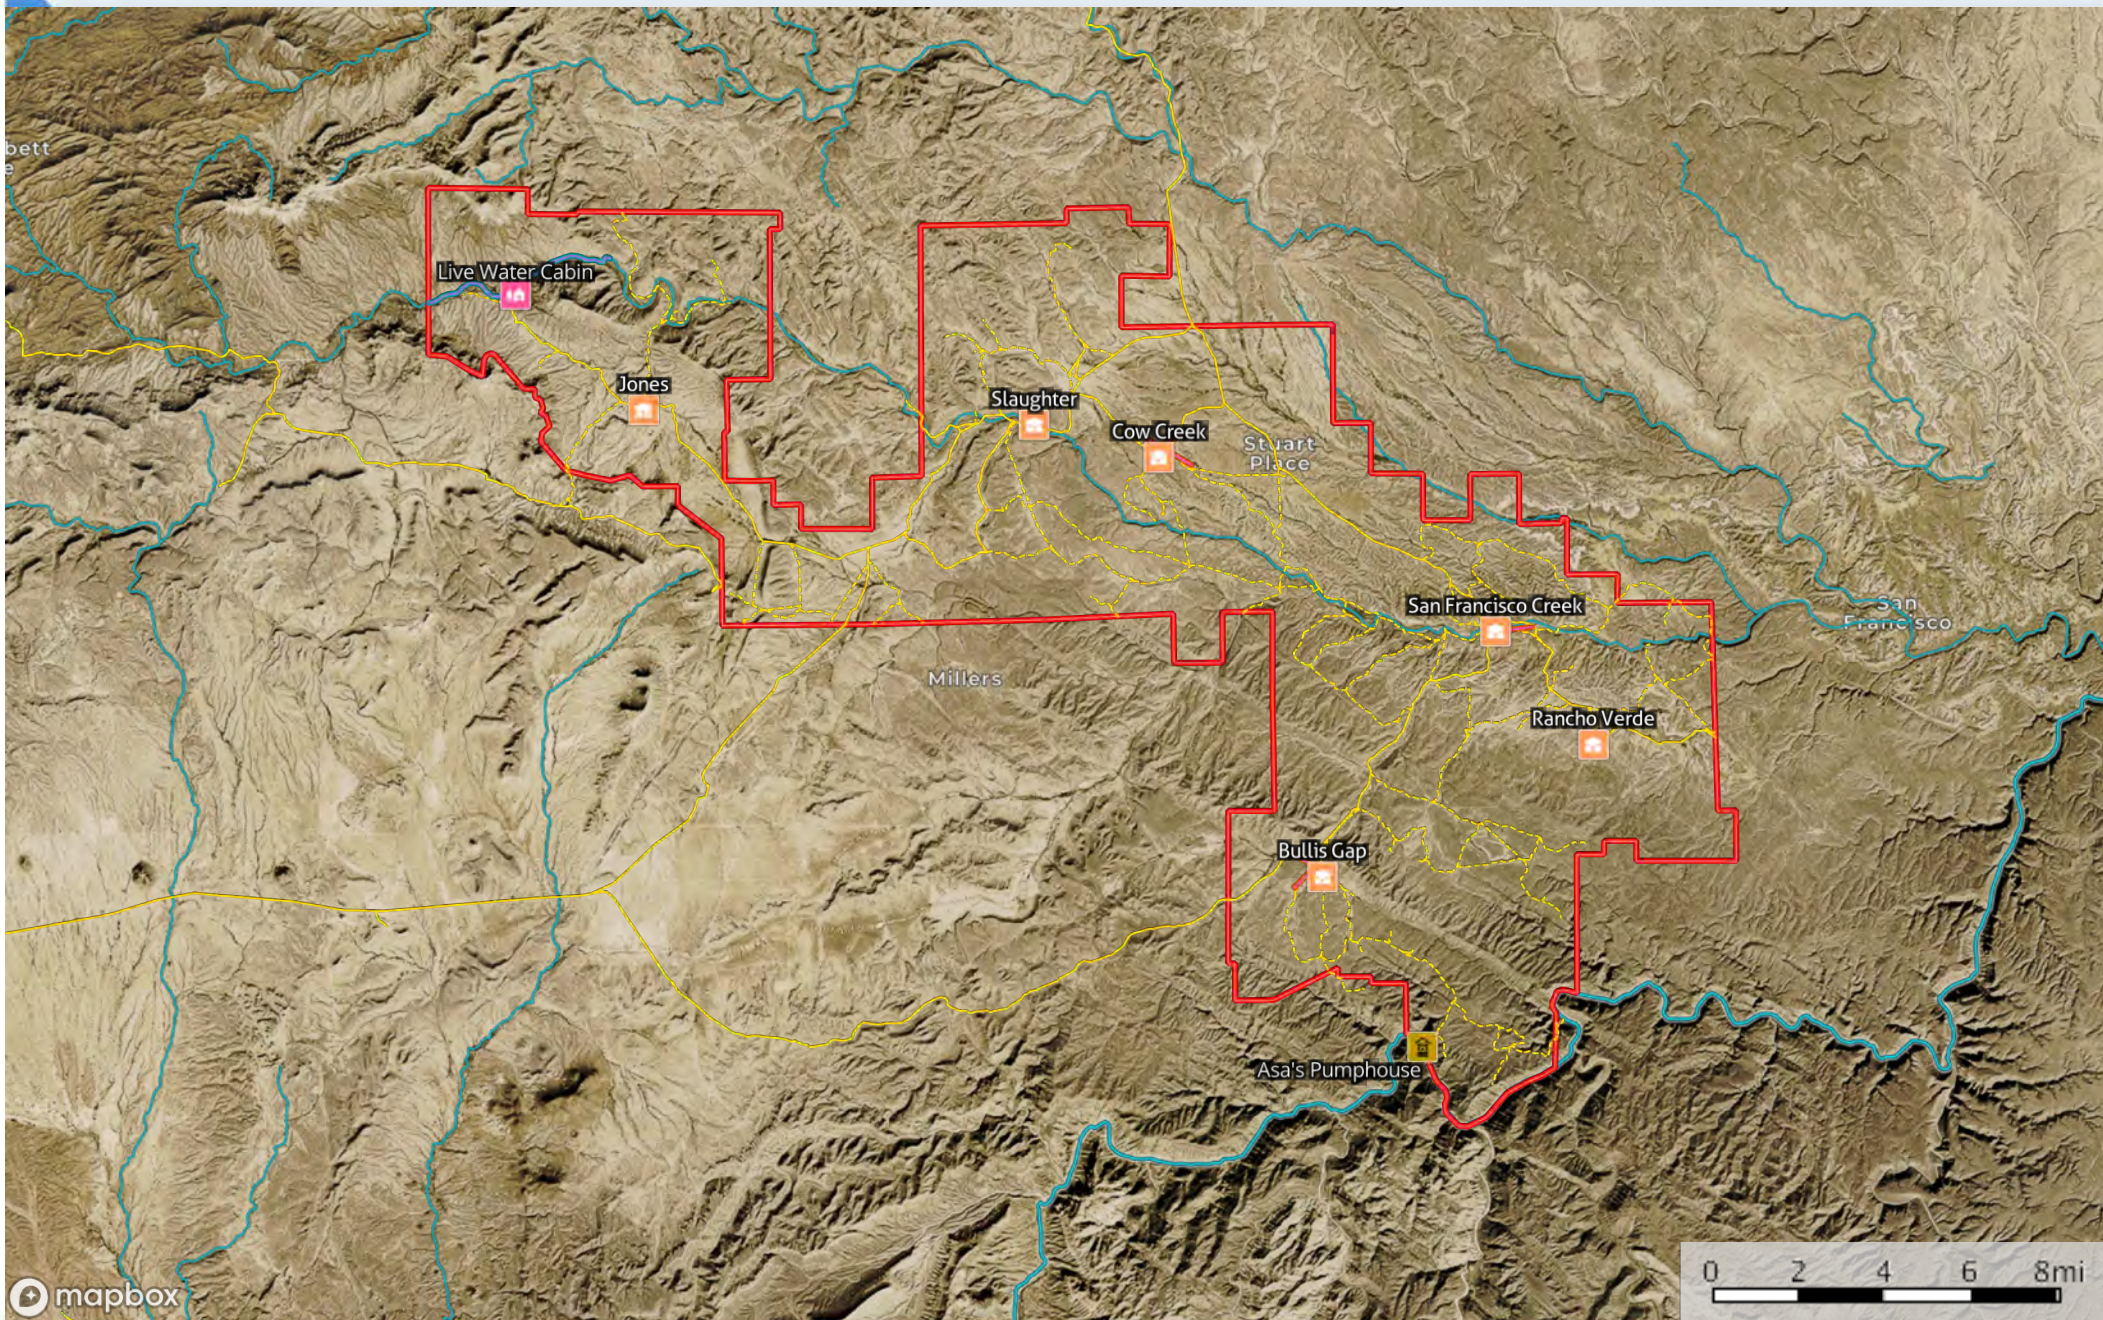

# Rio Texico Ranch

Brewster County, Texas, 117,000 AC +/-

mapbox

- Live Water Cabin
- Headquarters
- Asa's Pumphouse
- Live Water
- Airstrip
- Road / Trail
- Primary Road
- Boundary
- Stream, Intermittent
- River/Creek

King Land & Water LLC  
P: (432) 426-2024 / (512)-840-1175  
kinglandwater.com

The information contained herein was obtained from sources deemed to be reliable. MapRight Services makes no warranties or guarantees as to the completeness or accuracy thereof.