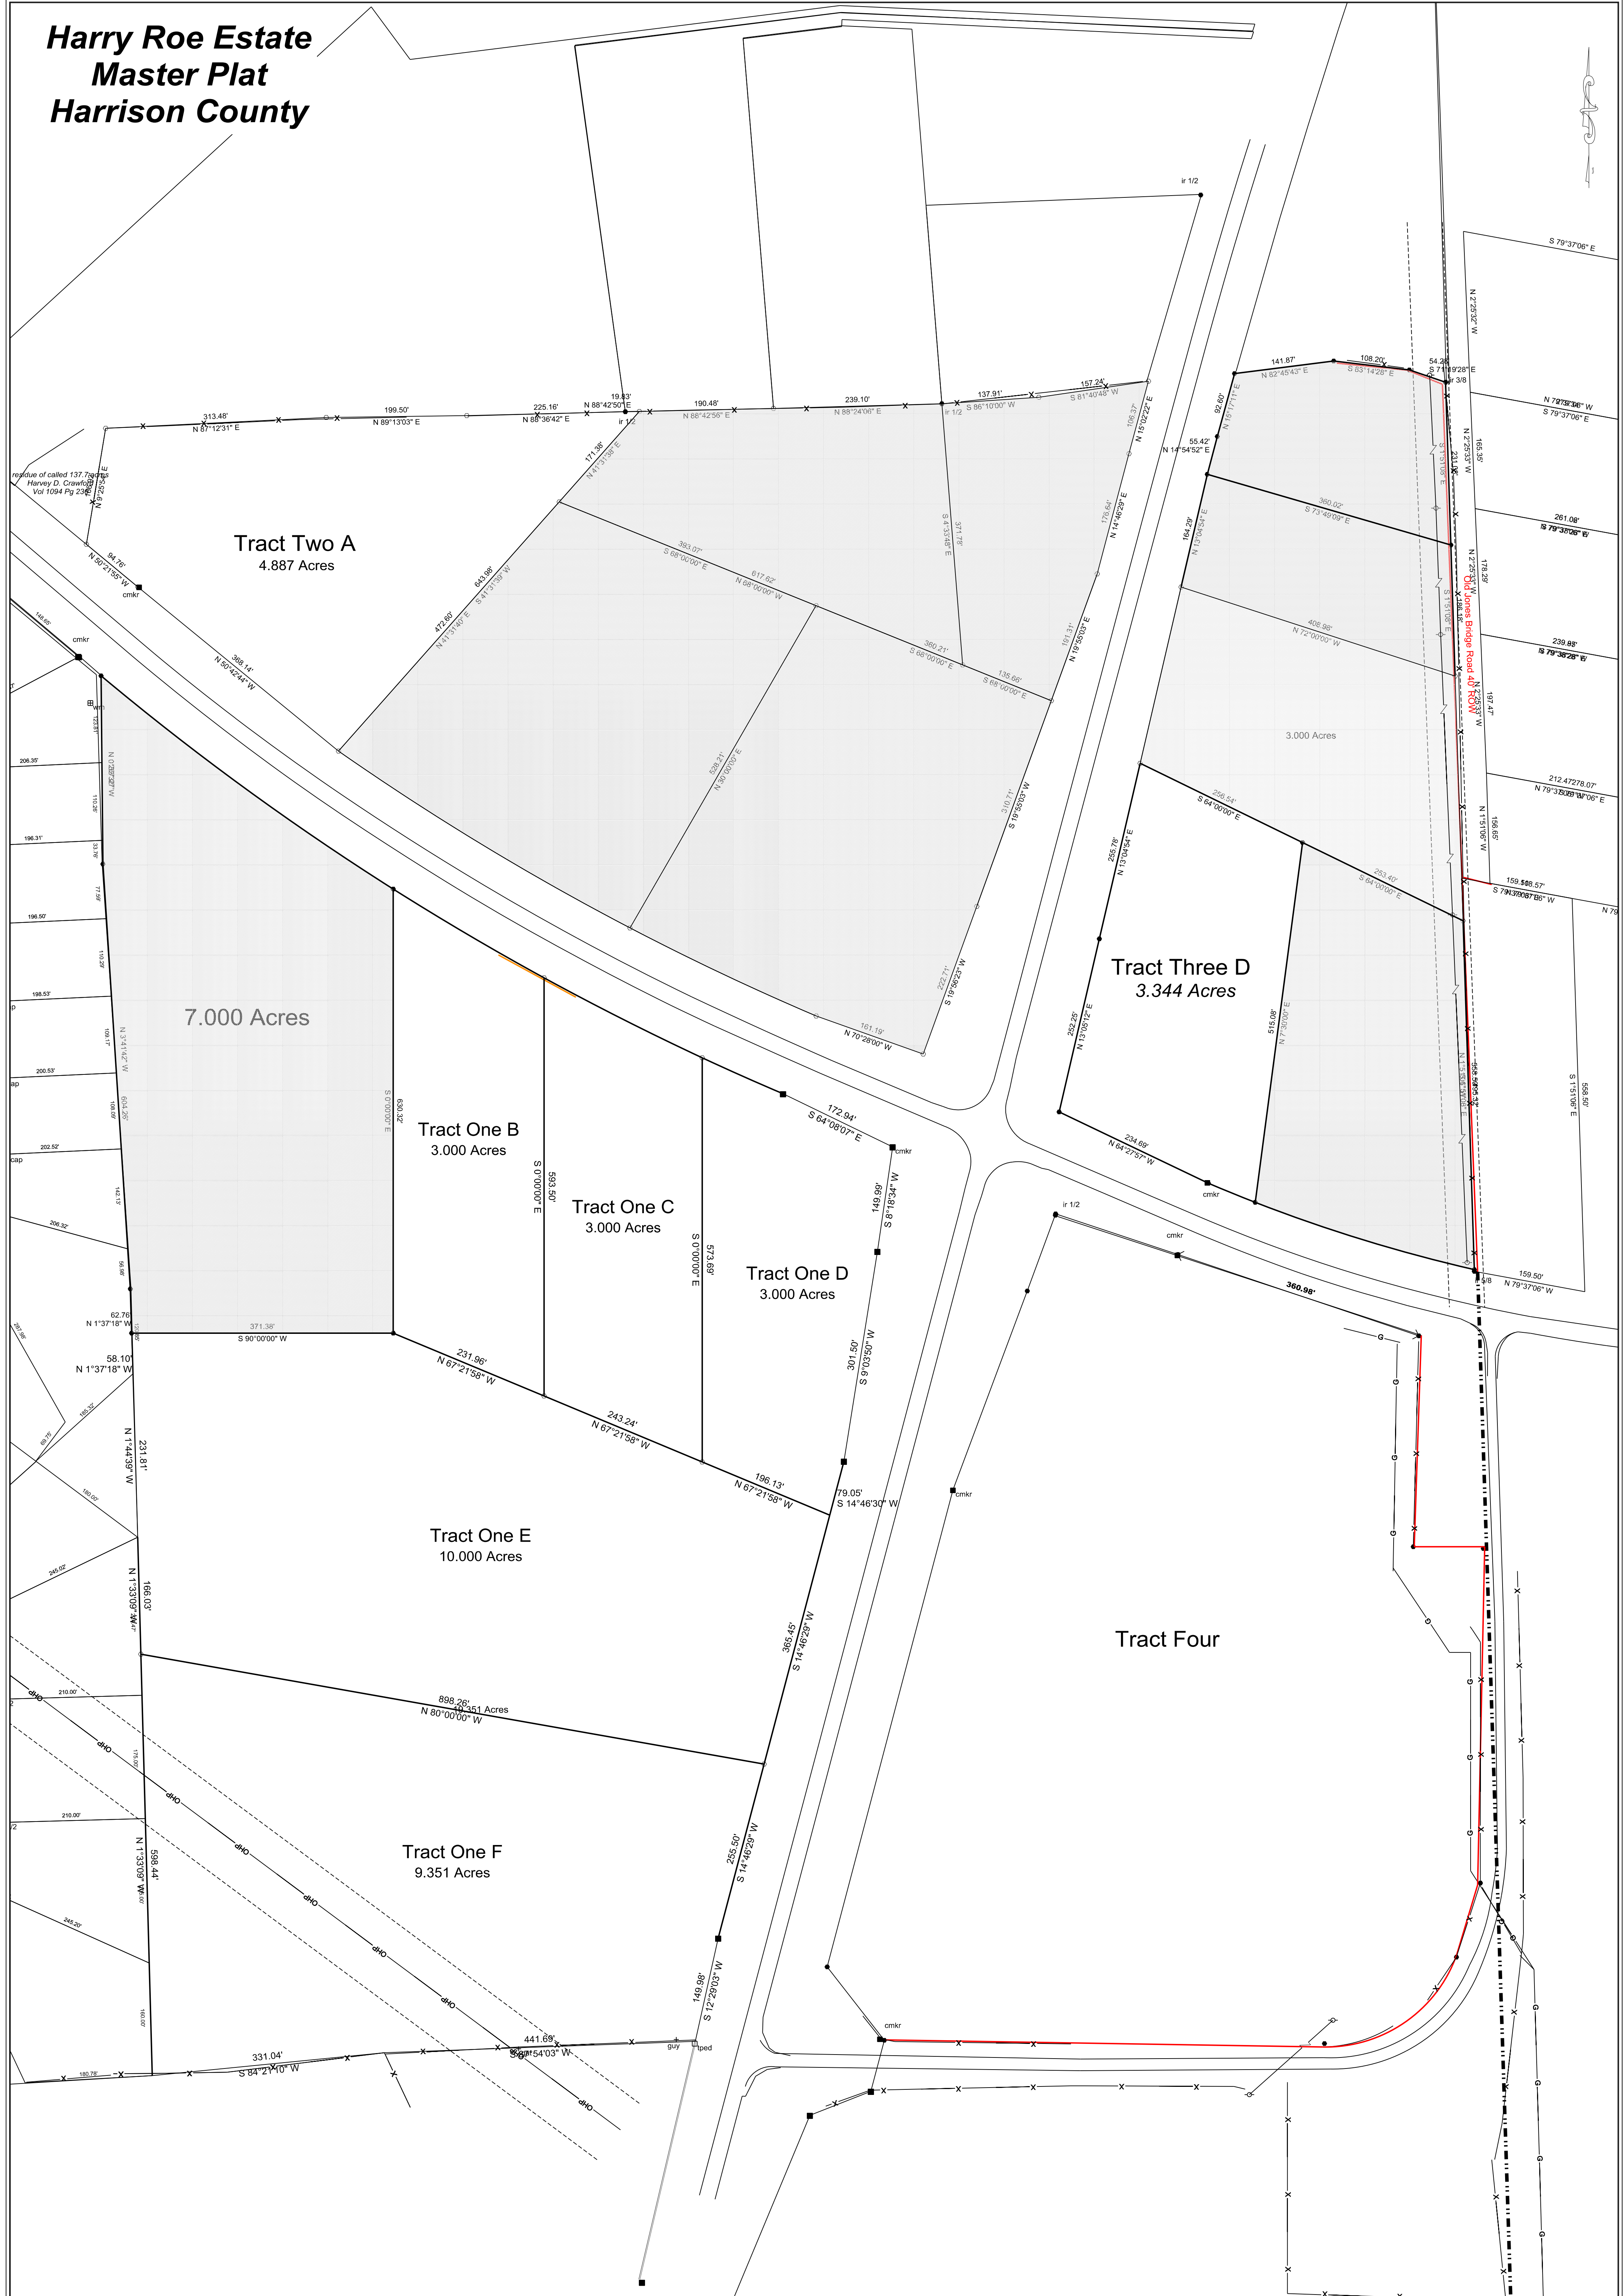

Harry Roe Estate Master Plat Harrison County

SOUTHERN SURVEY & DESIGN

POST OFFICE BOX 246, WHITE OAK, TX, 75693 | 903.261.1058 | WWW.SOUTHERNSURVEY.COM