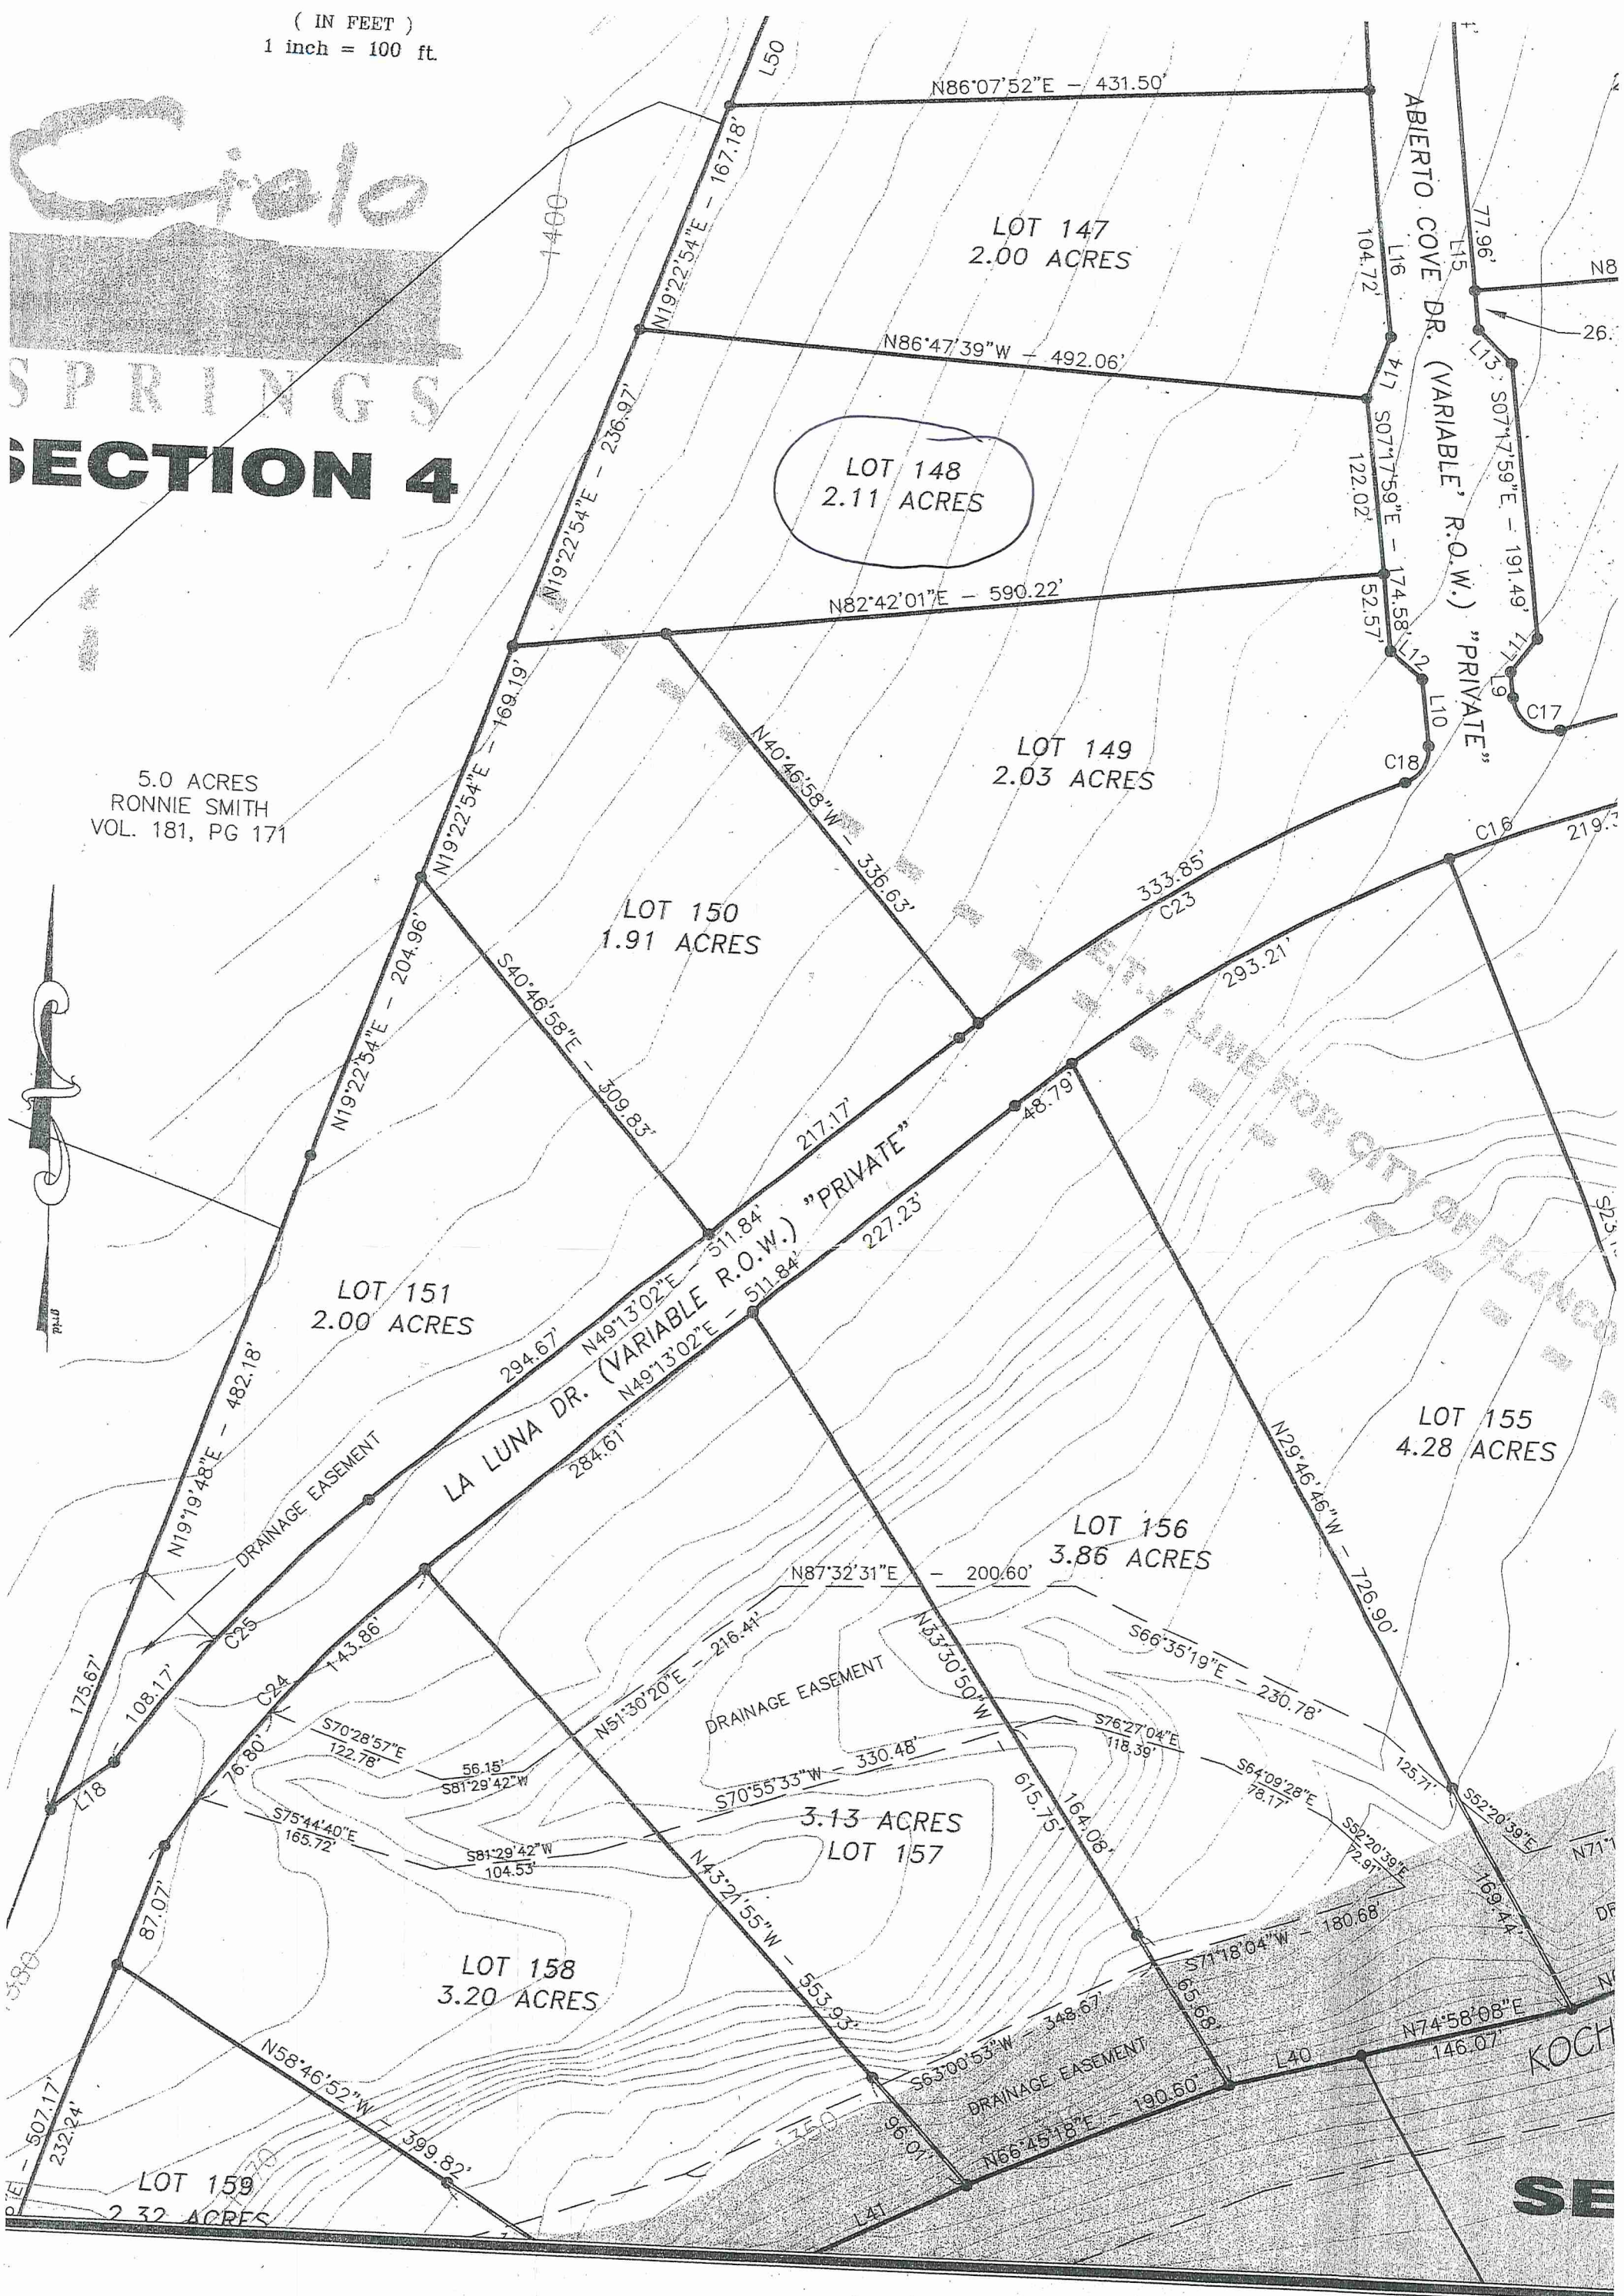

(IN FEET)
1 inch = 100 ft.

Diablo SPRINGS SECTION 4

5.0 ACRES
RONNIE SMITH
VOL. 181, PG 171

off-River

SE