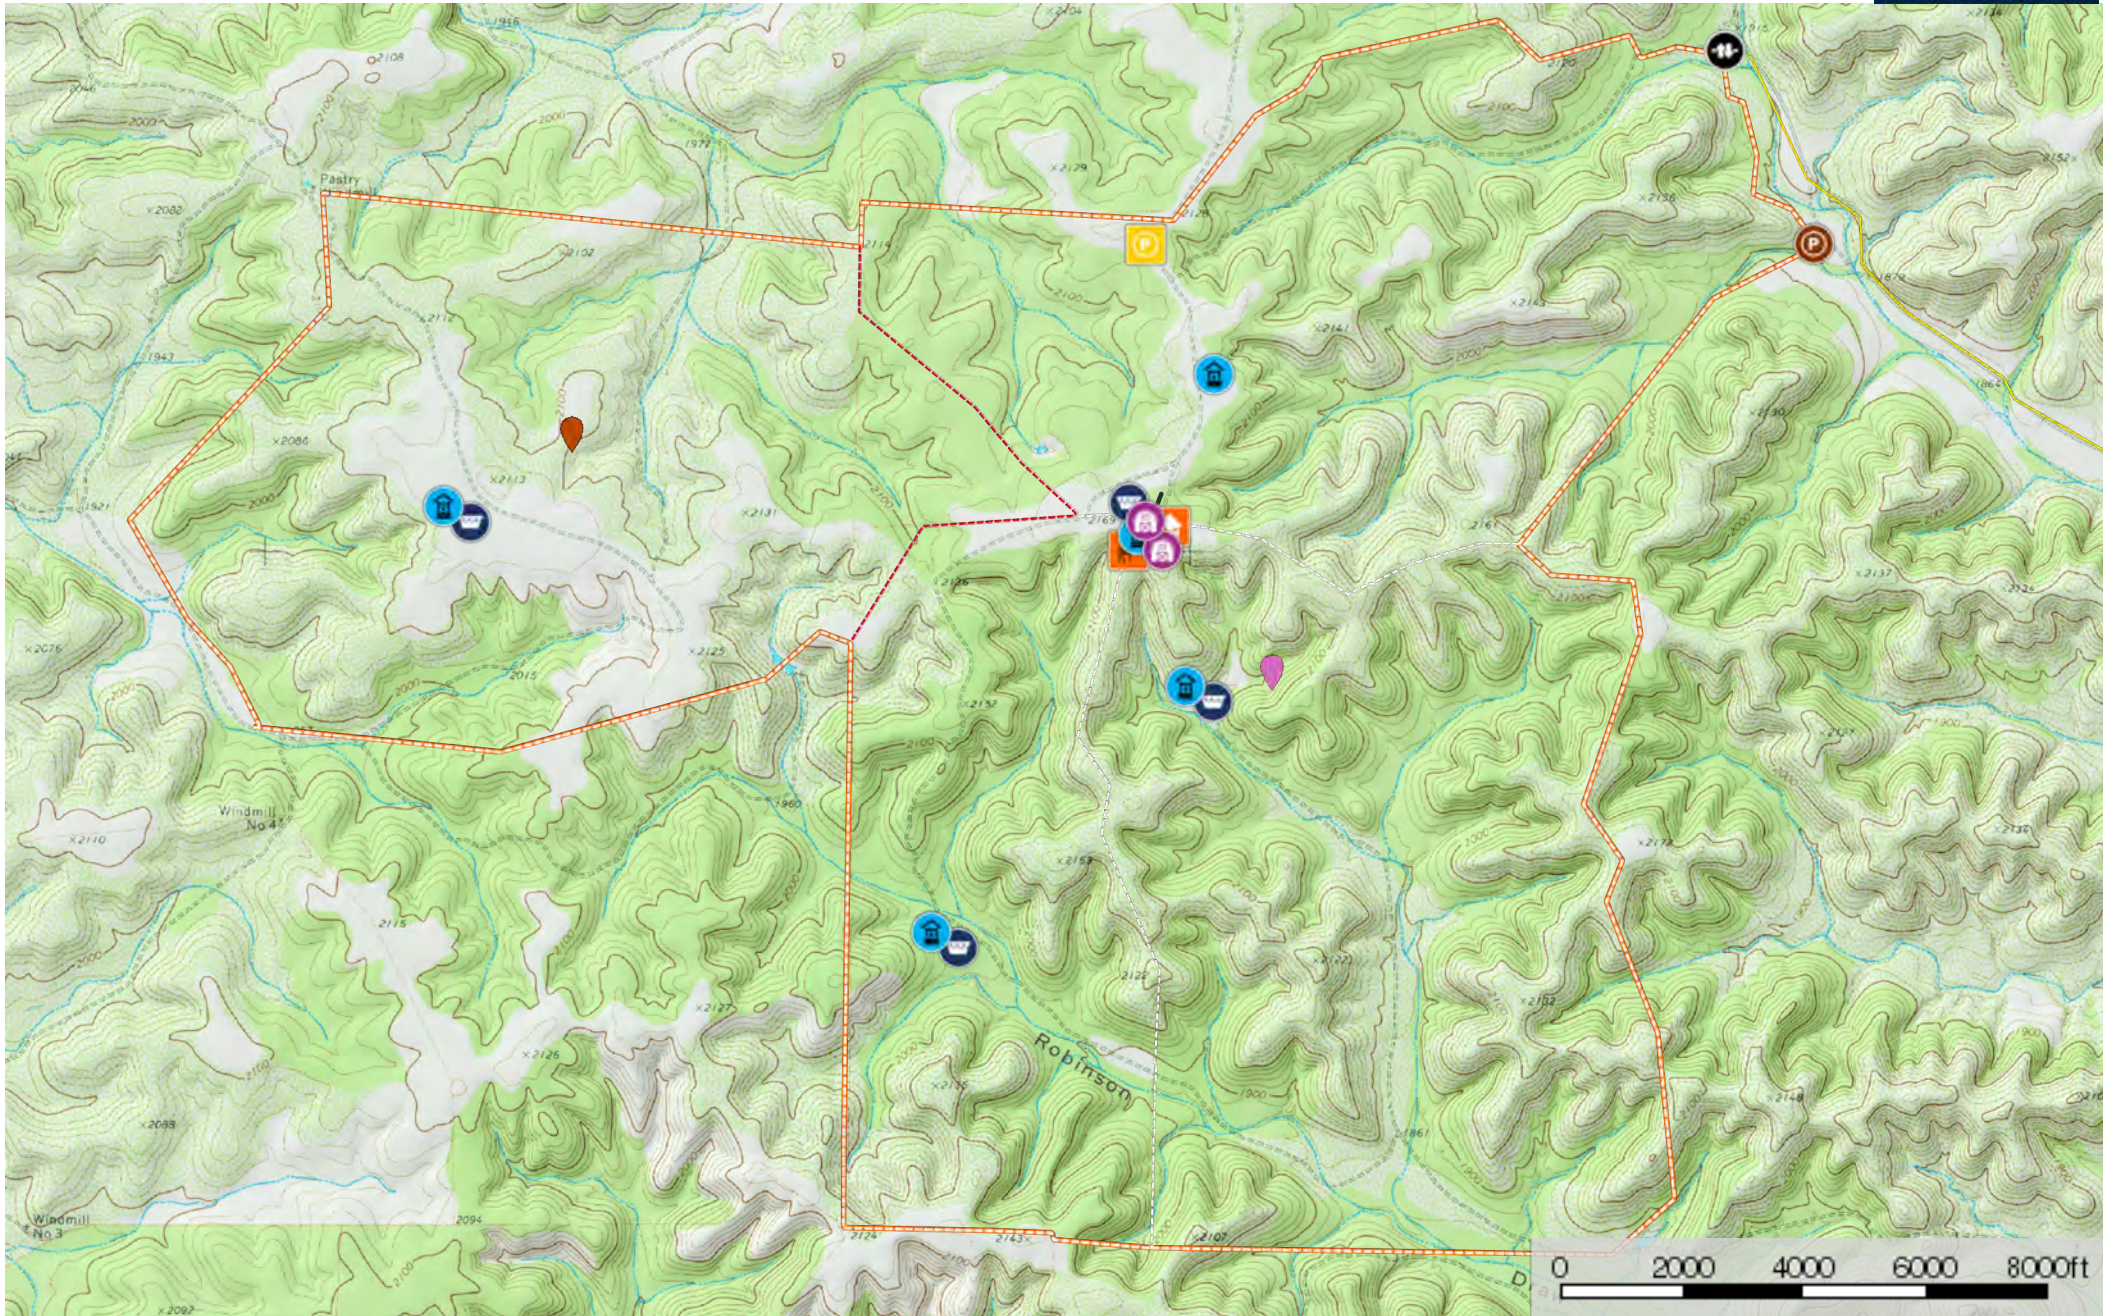

Eastern Division 5600 Rock Canyon Ranch

Val Verde County, Texas, 5600 AC +/-

- Exotic Pens
- Barn
- Owner House
- Pasture Marker
- Pasture Marker
- Well
- Water Storage Tank
- Pens
- Bulk Feed Storage
- Gate
- Primary Road
- Low Fnc Pasture
- Neighbor Access
- Interior Low Fence
- Boundary
- Pond / Tank
- Stream, Intermittent
- River/Creek
- Water Body