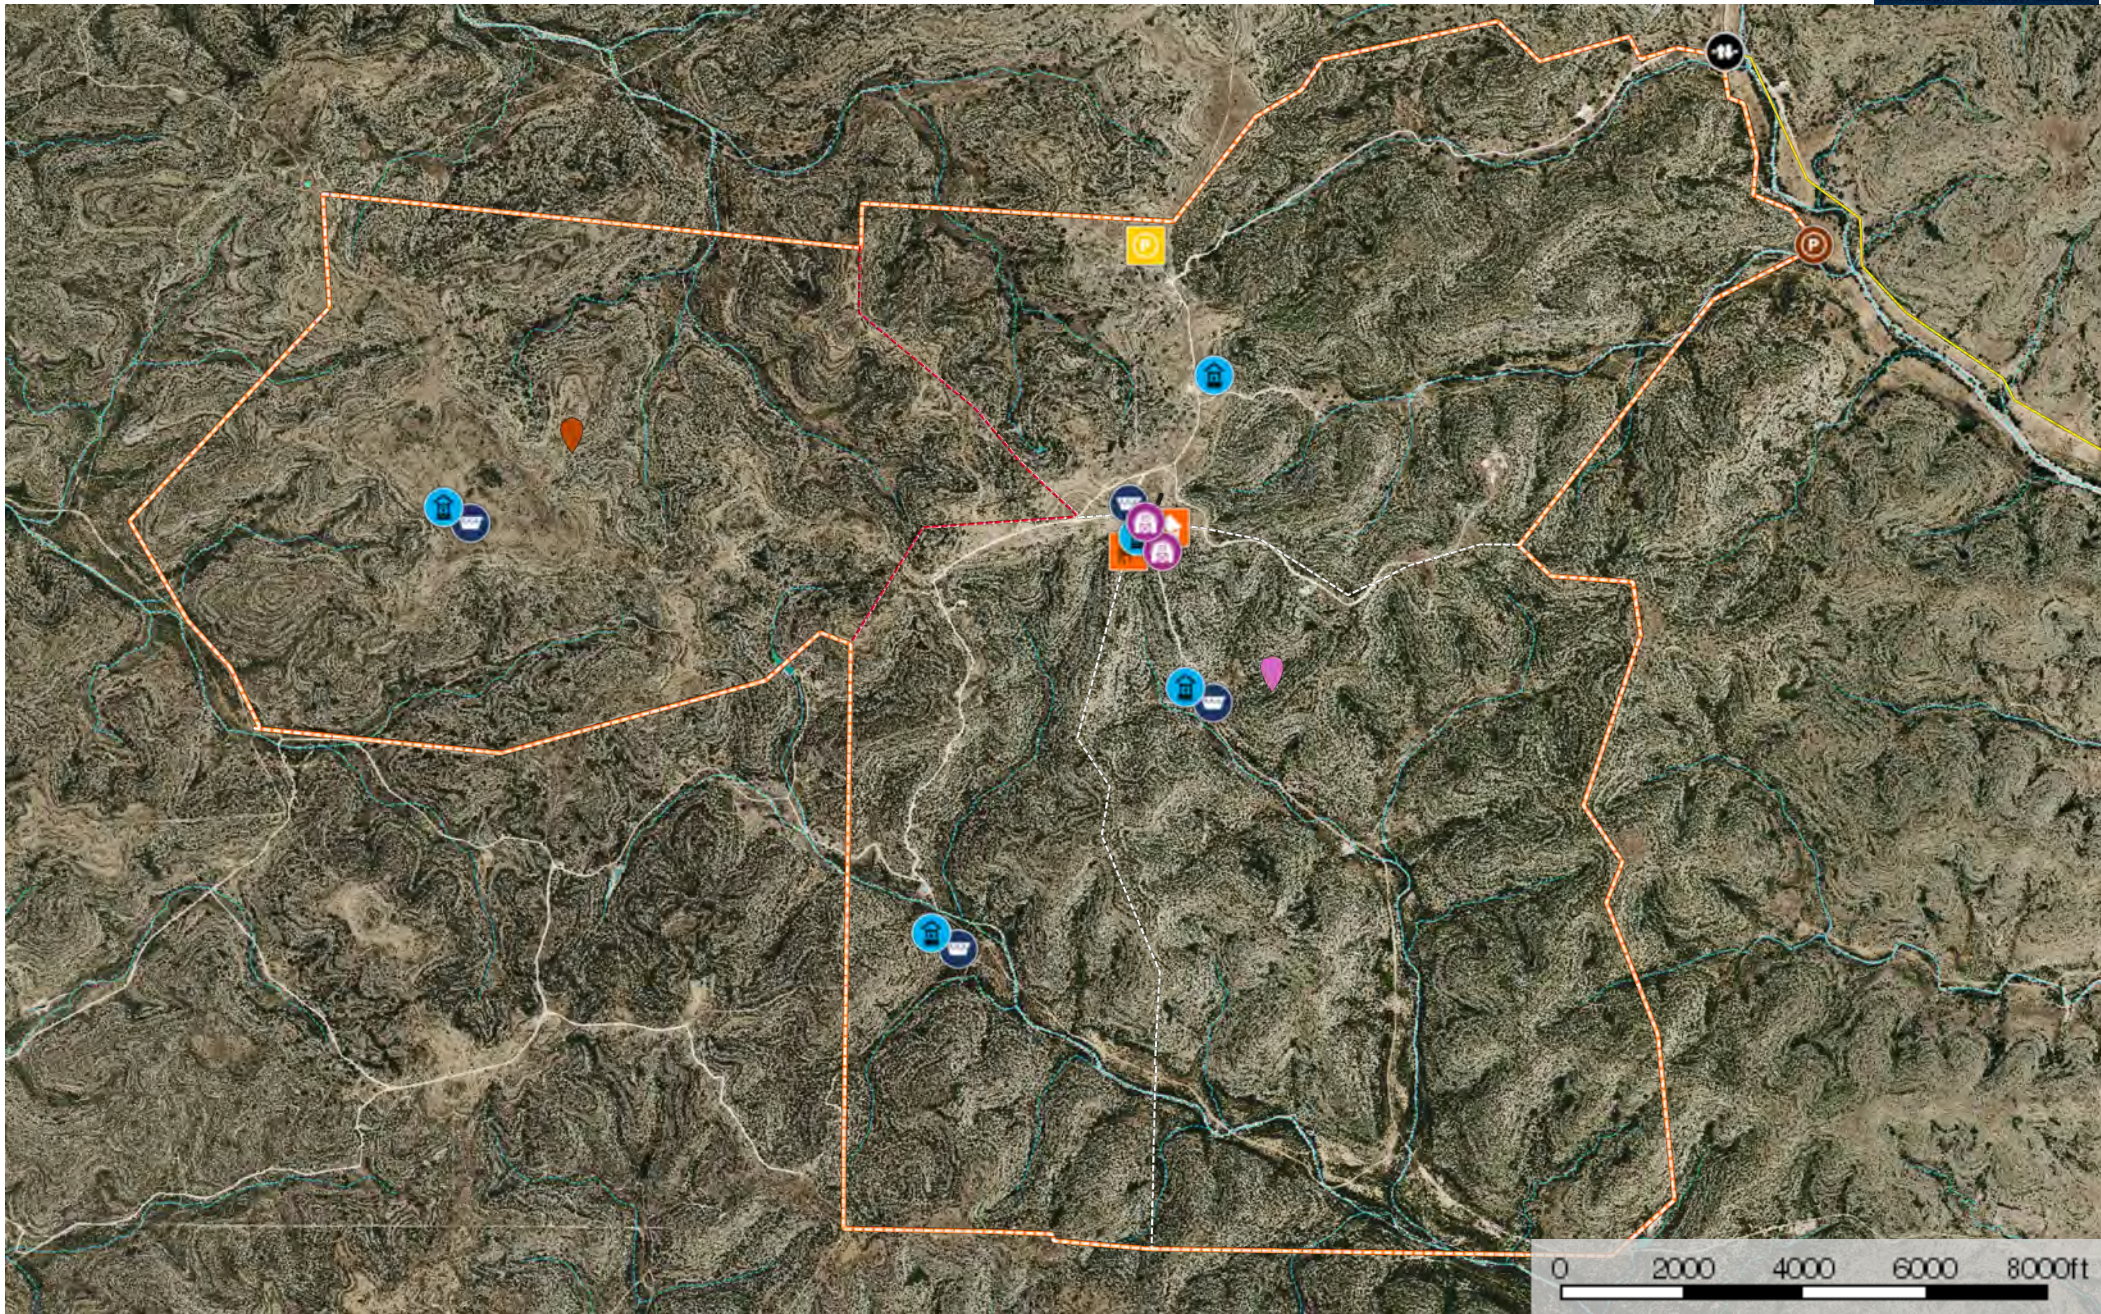

Eastern Division 5600 Rock Canyon Ranch

Val Verde County, Texas, 5600 AC +/-

Exotic Pens	Barn	Owner House	Pasture Marker	Pasture Marker	Well	Water Storage Tank	Pens	Bulk Feed Storage	Gate
Primary Road	Low Fnc Pasture	Neighbor Access	Interior Low Fence	Boundary	Pond / Tank	Stream, Intermittent	River/Creek	Water Body	