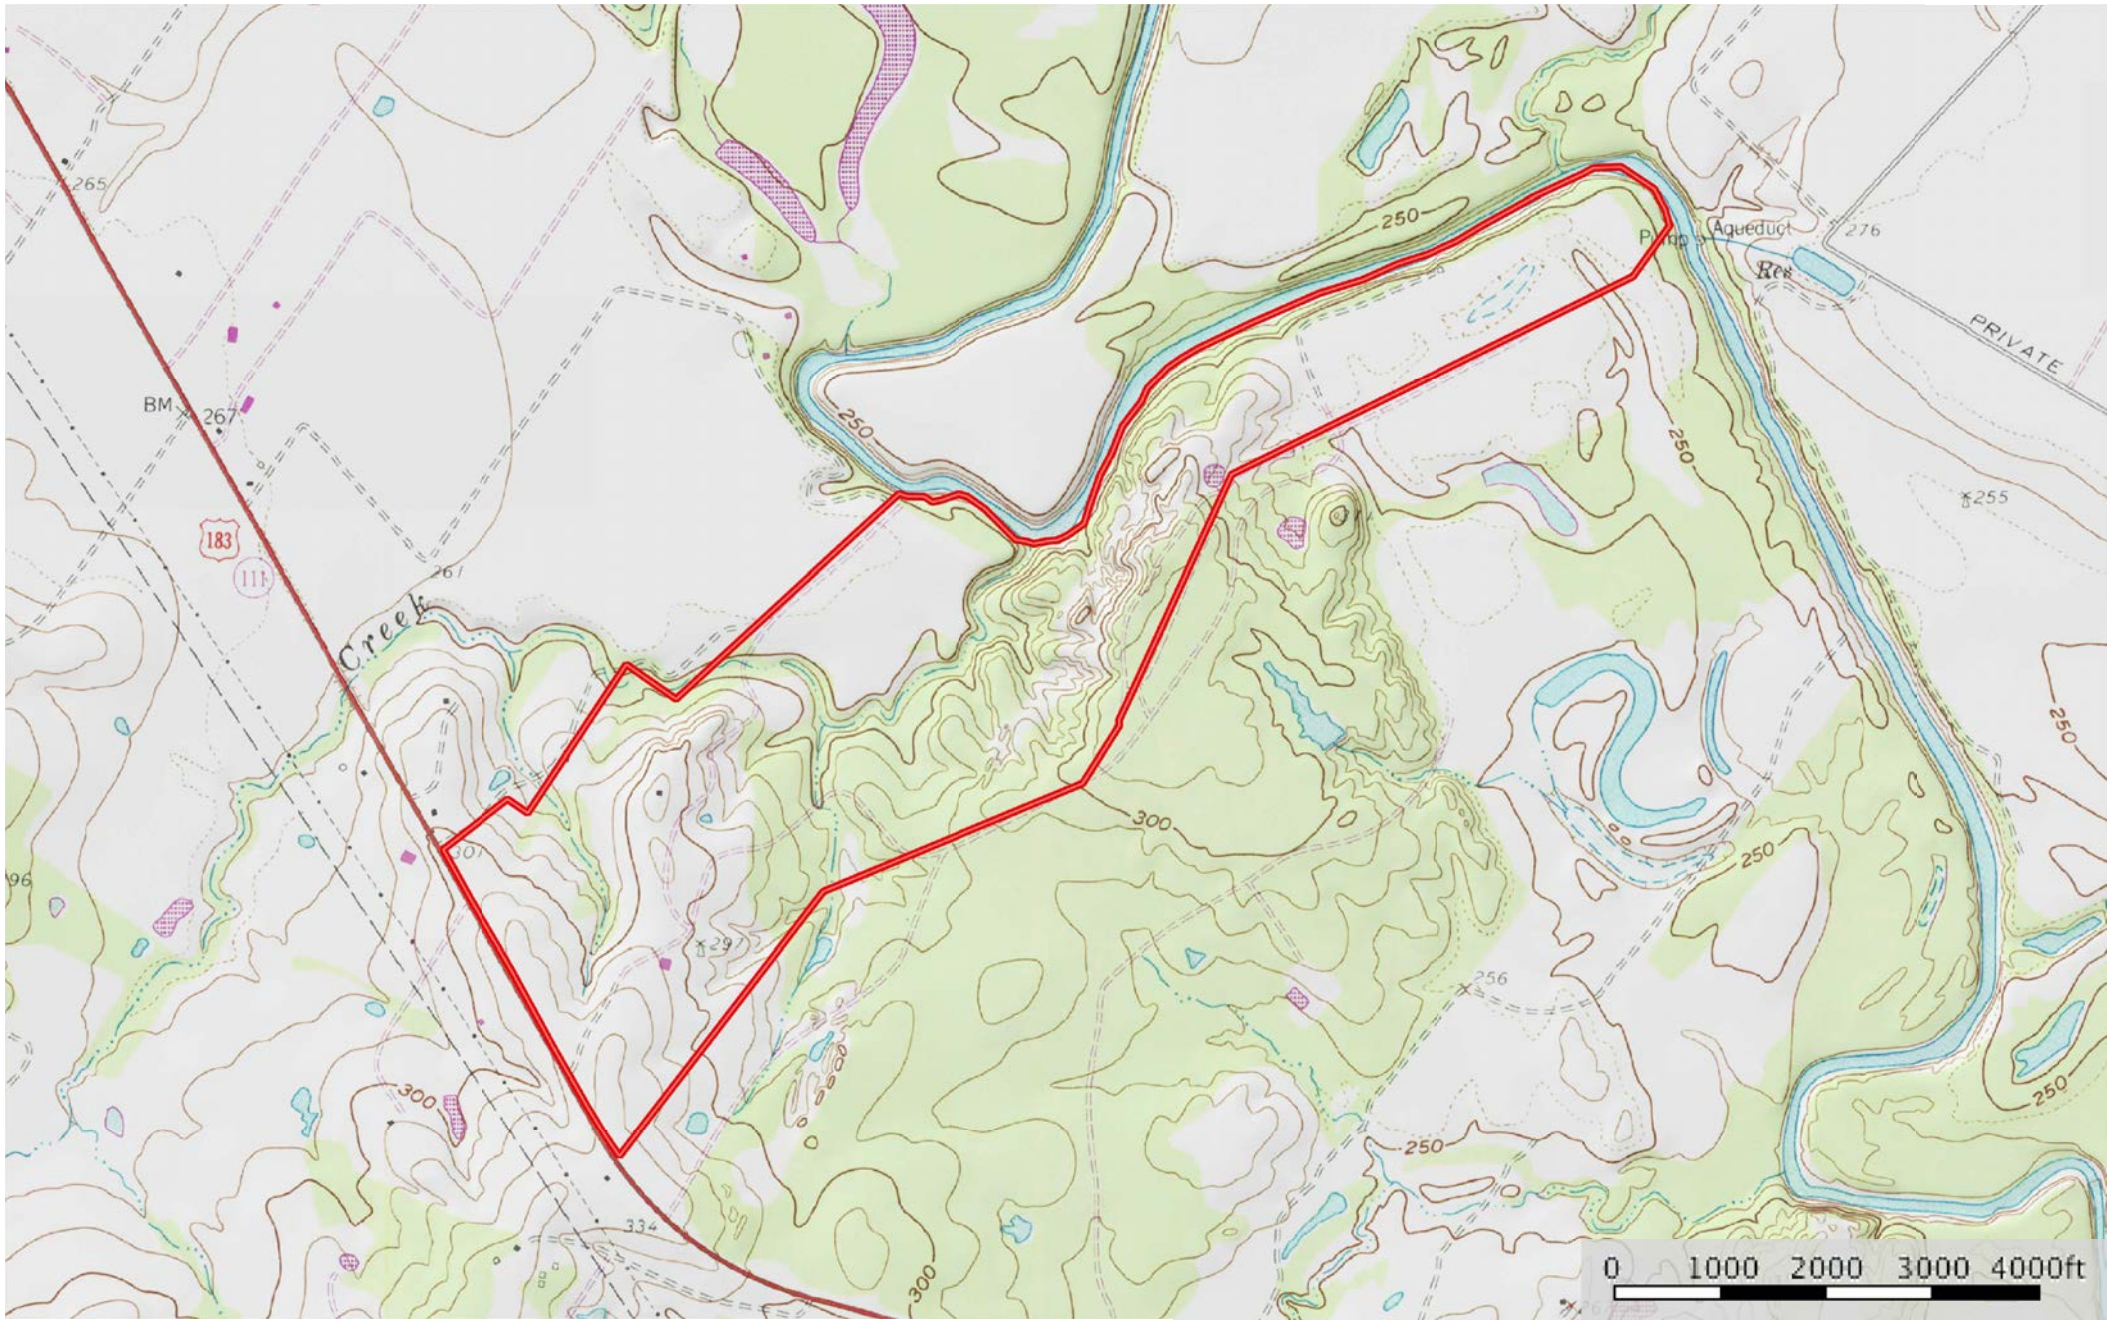

Circle Bar Blue Ranch

Gonzales County, Texas, 445.4 AC +/-

 Boundary