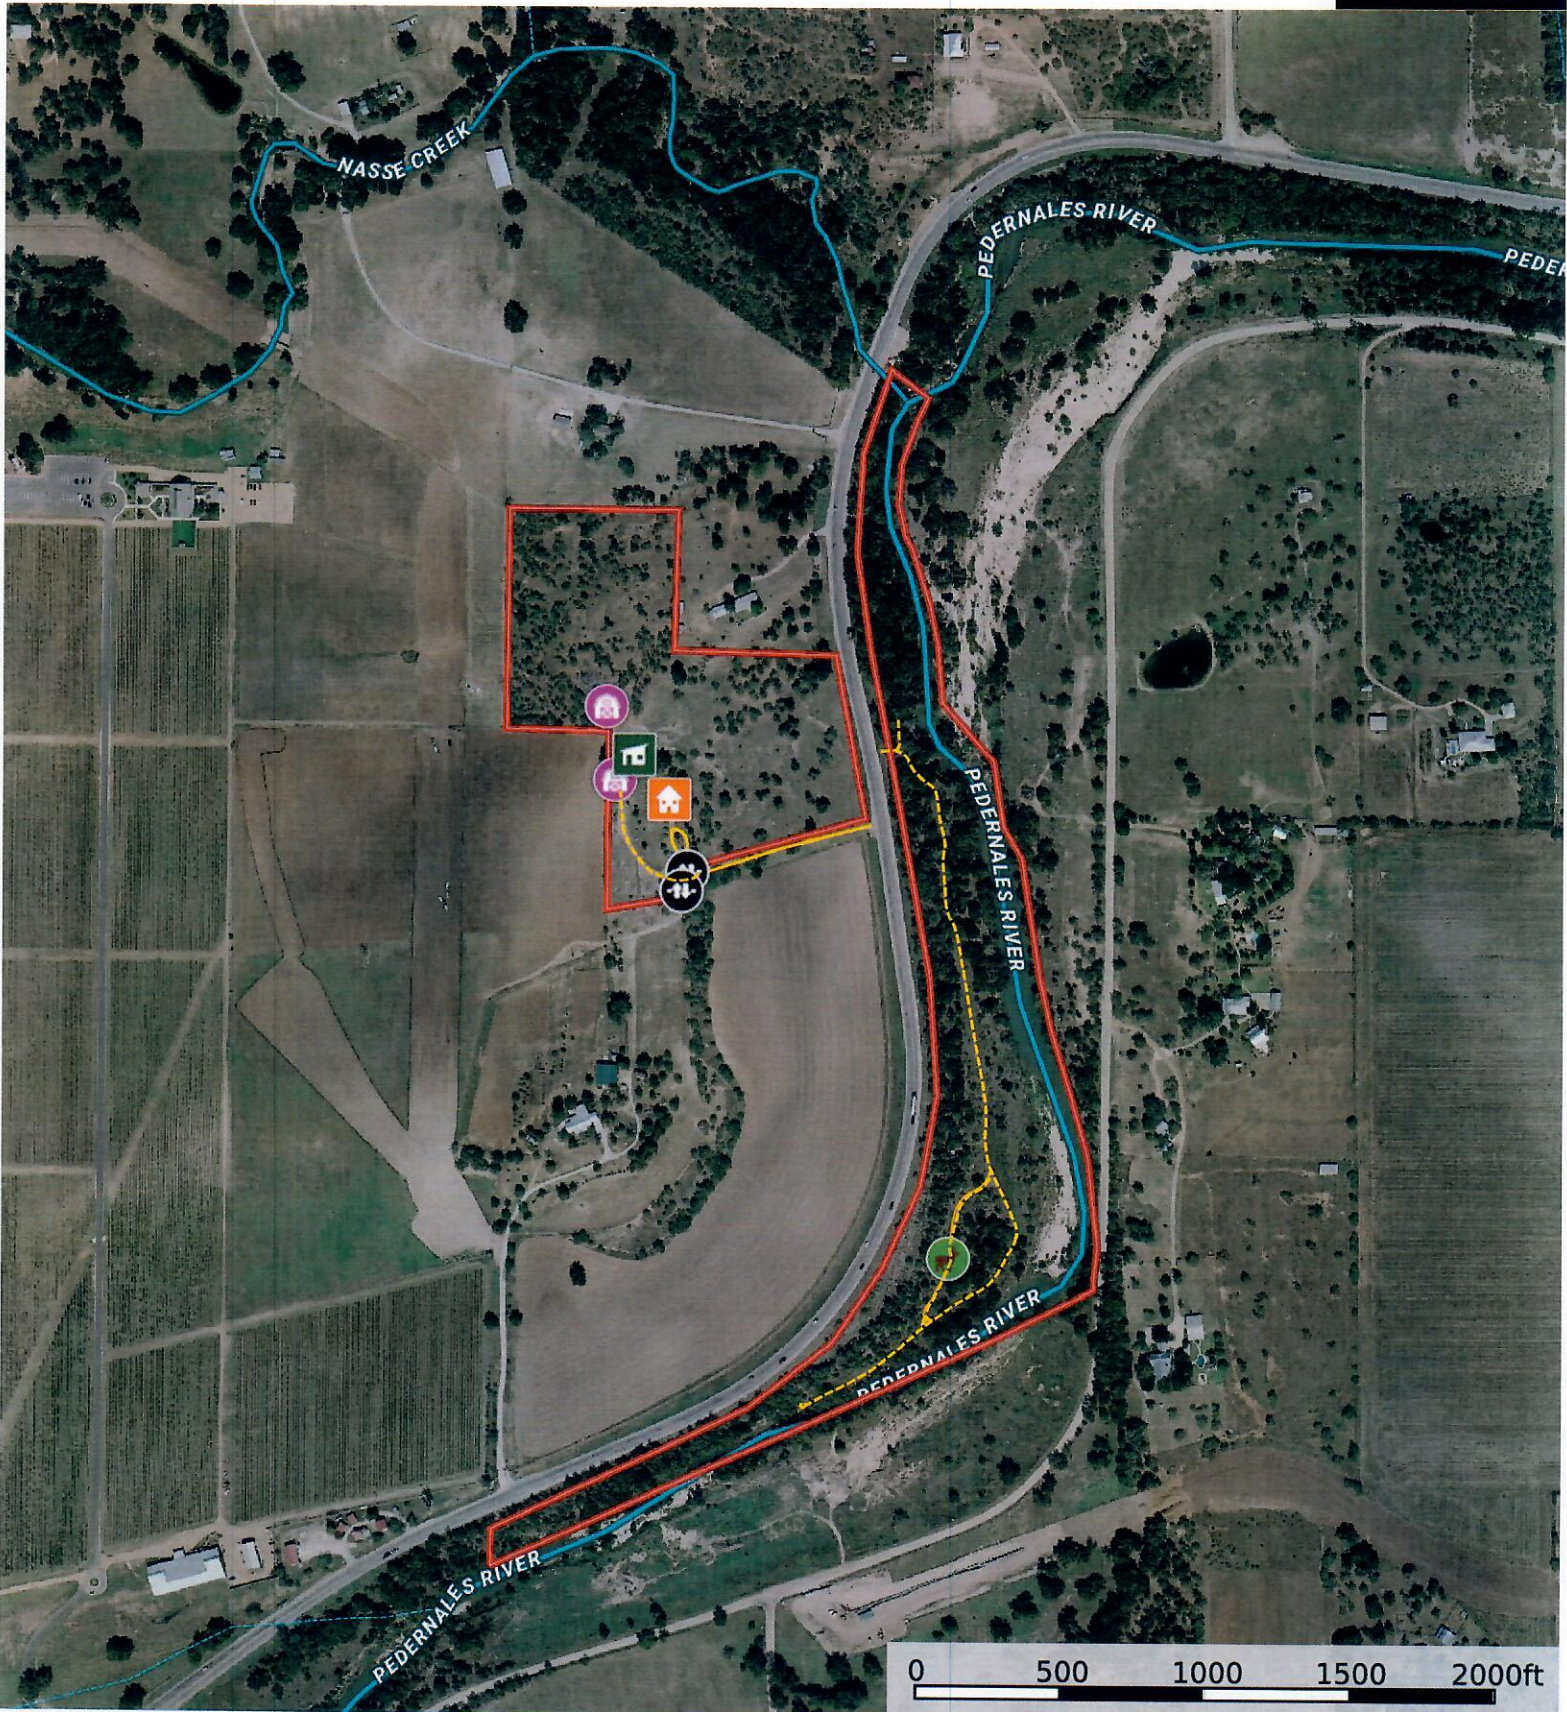

Christenson 35.87 acres
 Gillespie County, Texas, AC +/-

- House
- Barn
- Shed / Shack
- Gate
- Feeder
- Boundary
- Road / Trail
- Primary Road
- Tour
- Stream, Intermittent
- River/Creek
- Water Body

Jim Warren, ALC
 P: 8309989377 jim@texaslandandluxury.com

The information contained herein was obtained from sources deemed to be reliable. MapRight Services makes no warranties or guarantees as to the completeness or accuracy thereof.