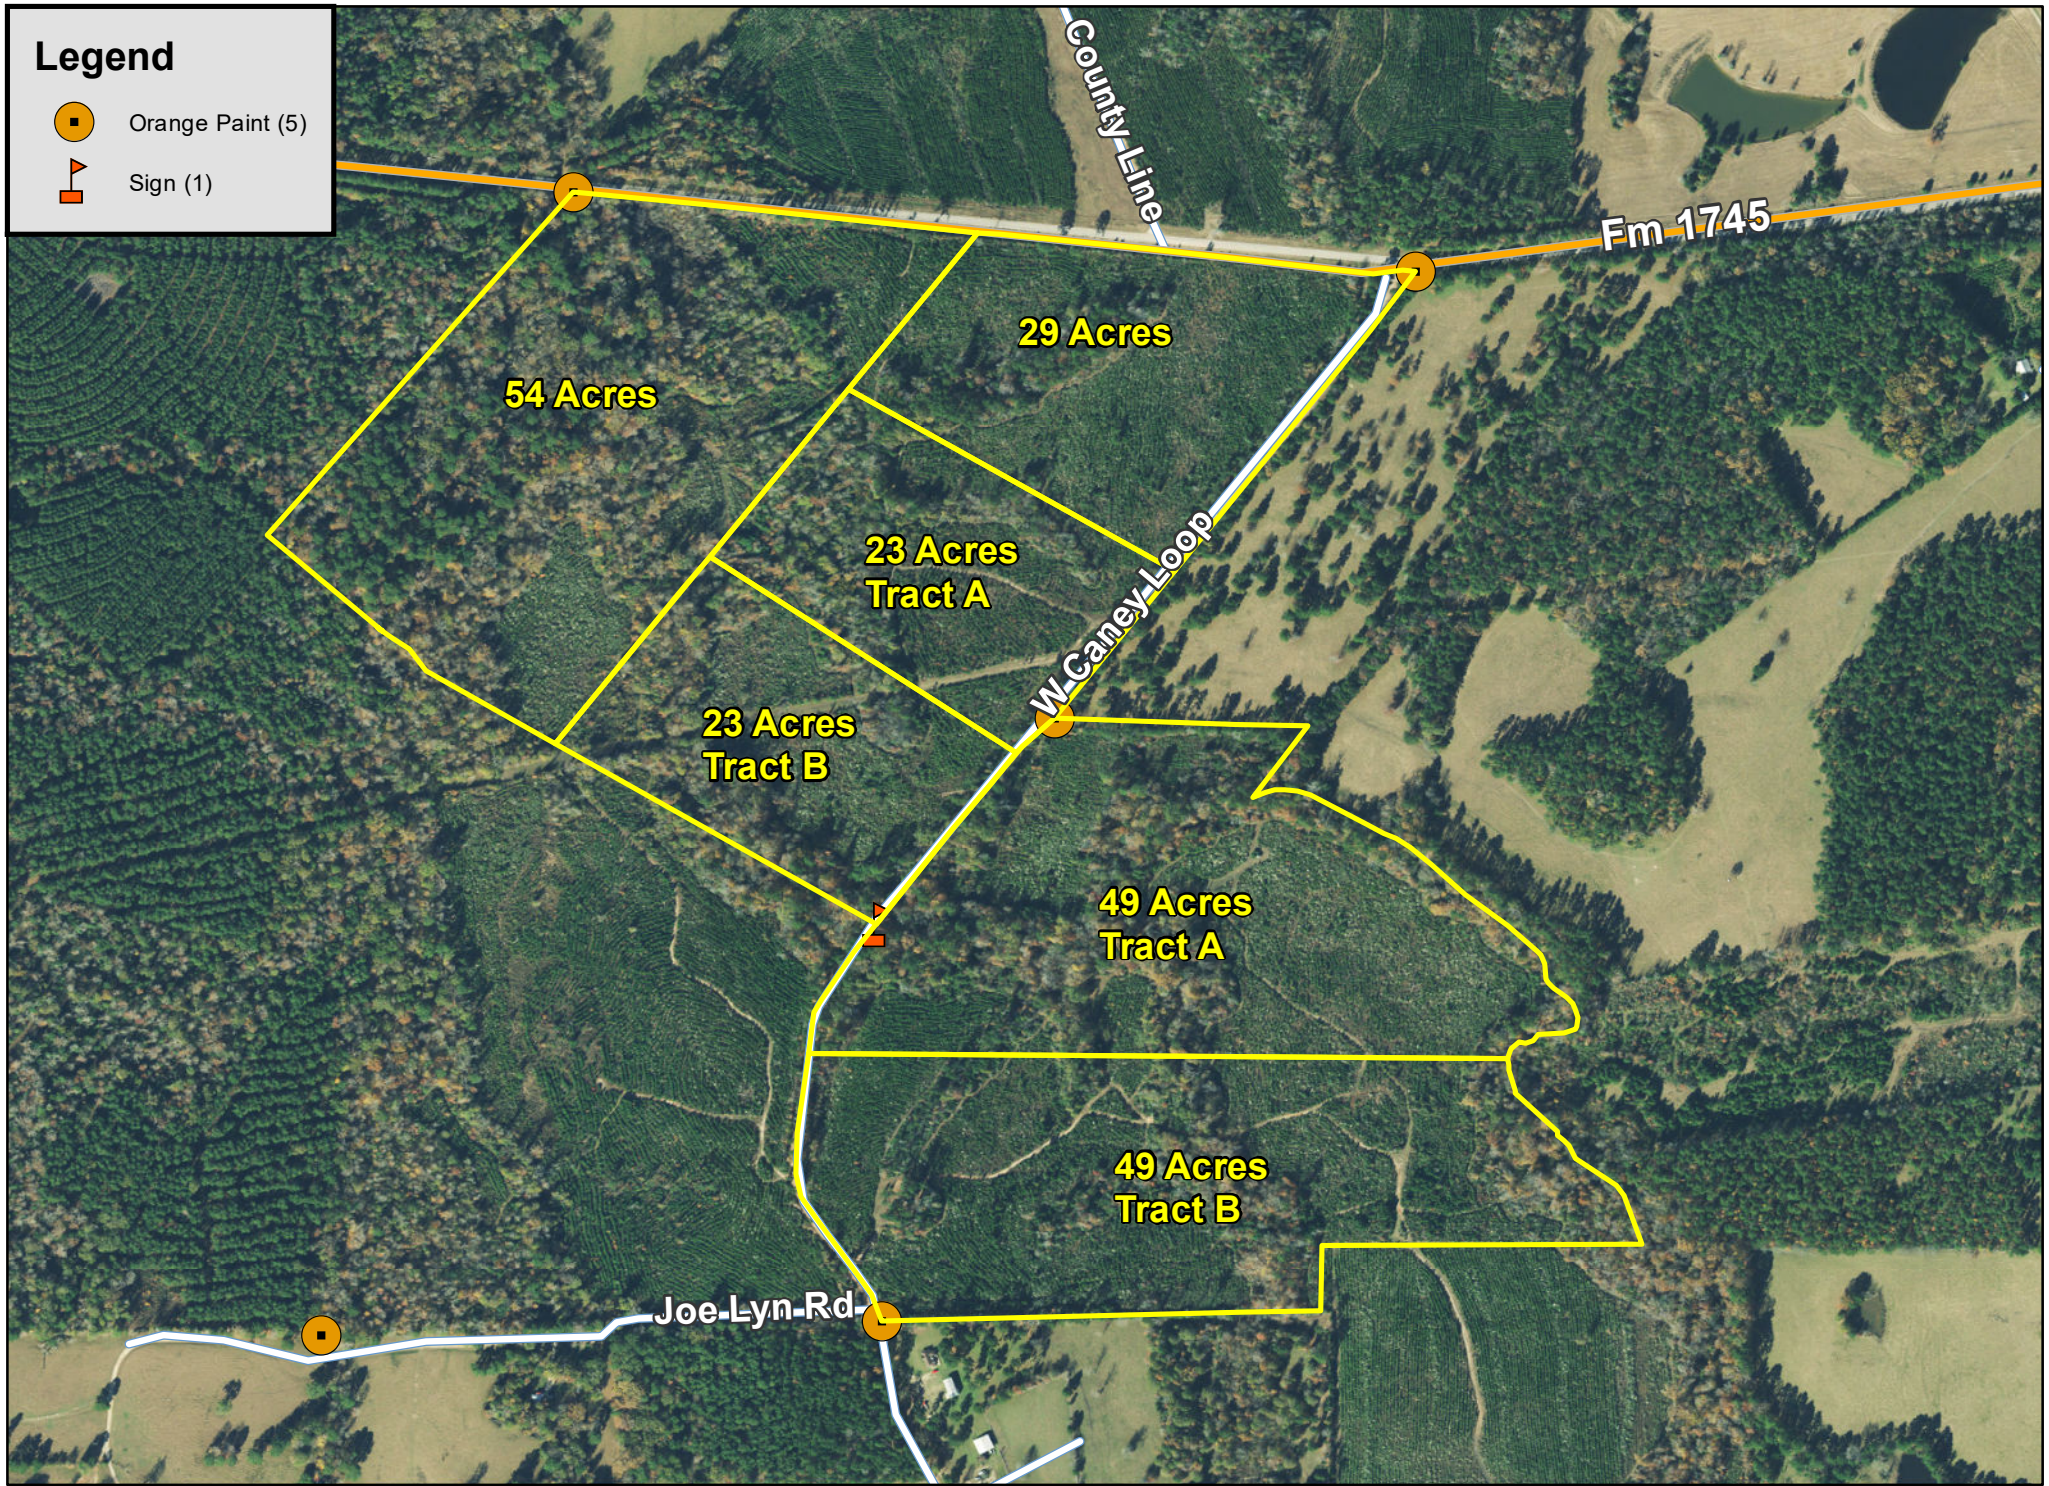

# Legend

- Orange Paint (5)
- Sign (1)

Chester, Polk Co., TX

For illustration purposes only. (311029)