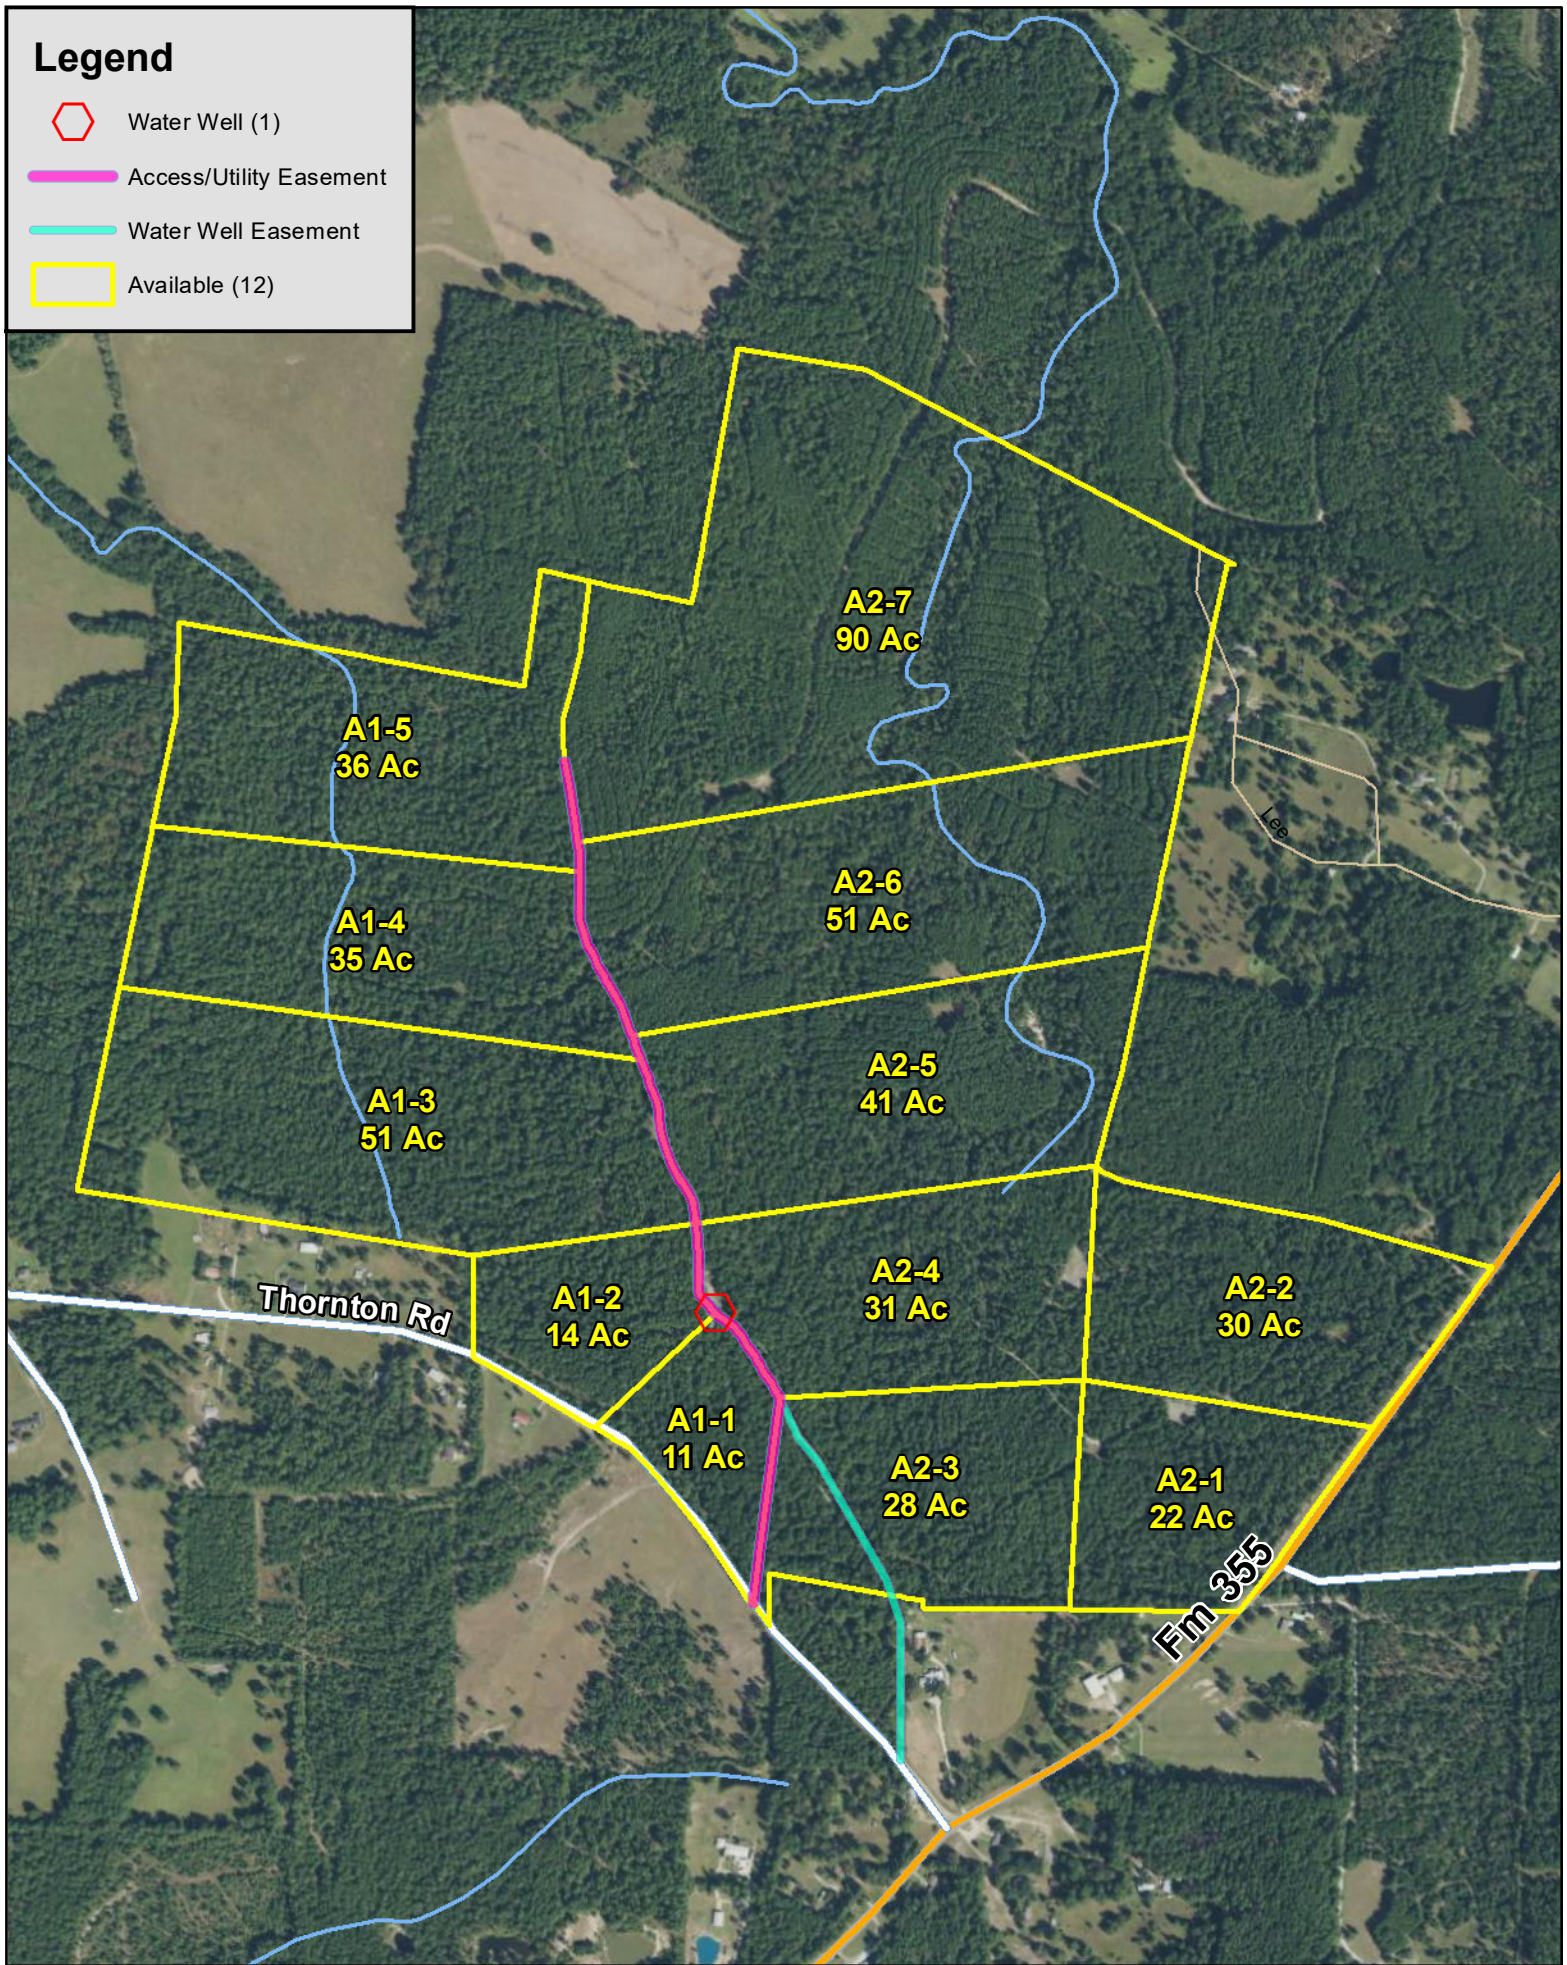

Legend

-  Water Well (1)
-  Access/Utility Easement
-  Water Well Easement
-  Available (12)

Brushy Creek | Trinity, Trinity Co., TX

For illustration purposes only.