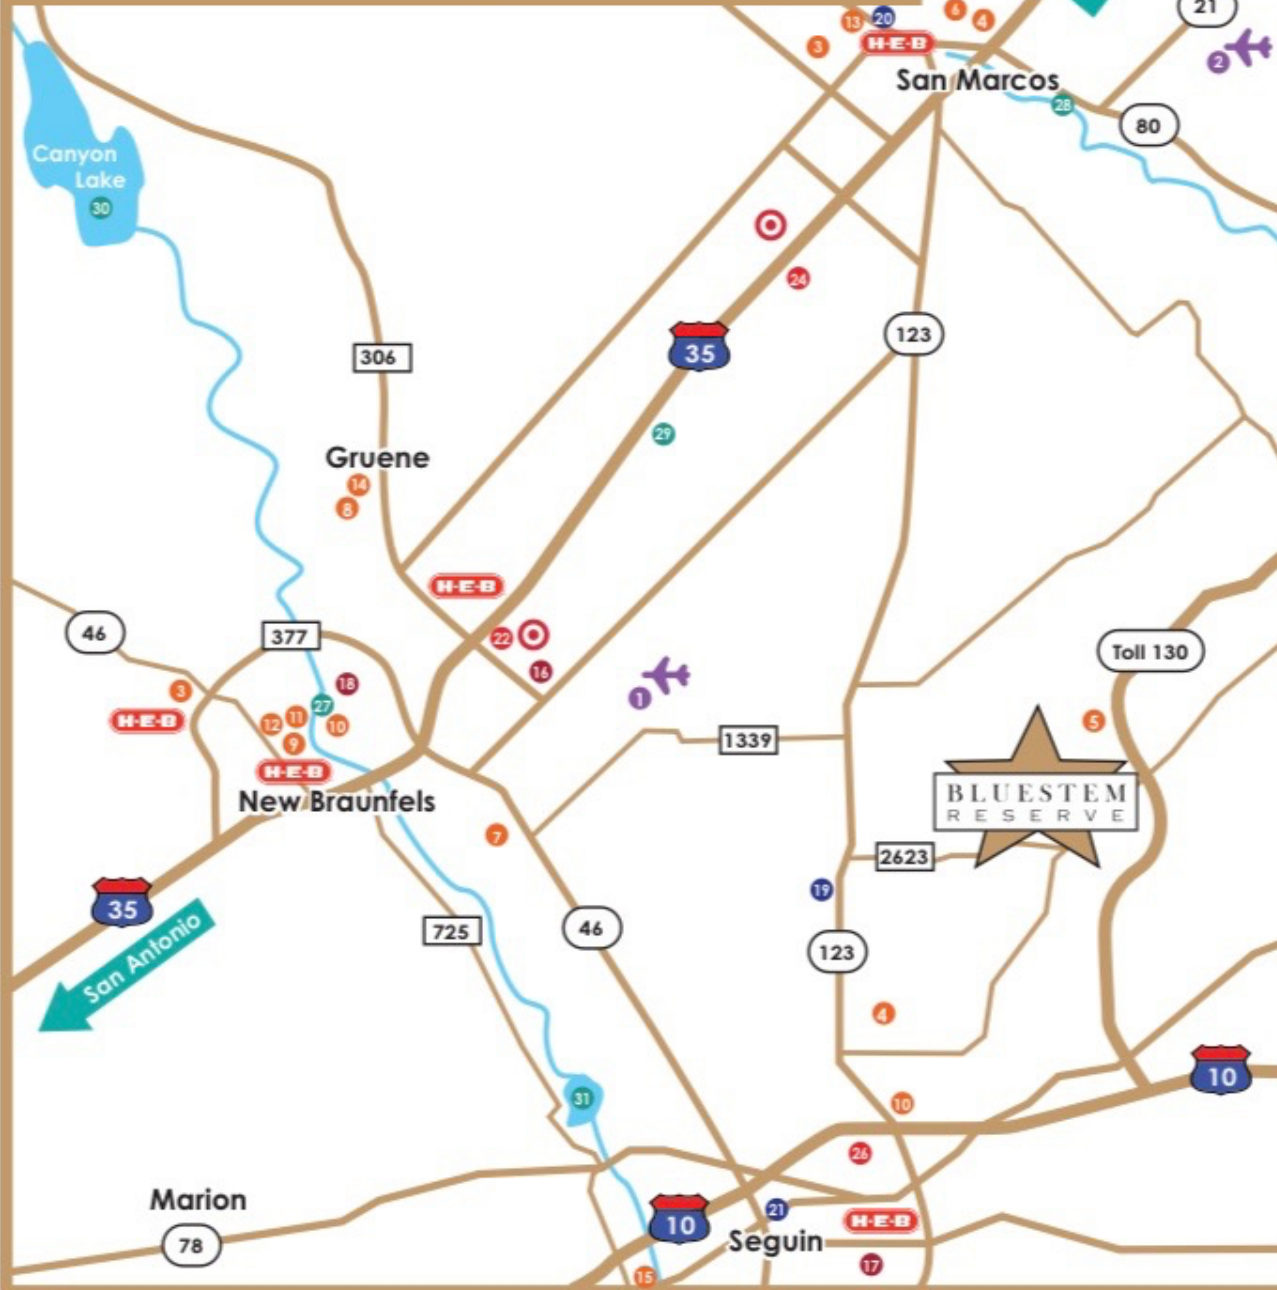

Bluestem Reserve Area Attractions

10 Miles to IH-10 | 15 Miles to IH-35

AIRPORT

- 1 New Braunfels Executive Airport
- 2 San Marcos Regional Airport

DINING

- 3 A-Tan Bistro & Sushi
- 4 Blue Lotus Winery
- 5 BS Brewery
- 6 Chuy's
- 7 Clear Springs cafe
- 8 Gruene River Grill
- 9 Huisache Grill
- 10 Los Cucos Mexican Restaurant
- 11 MacAdoo's
- 12 Myron's Steakhouse
- 13 Restaurants on the Square
- 14 The Gristmill
- 15 The Power-plant Texas Grill

MEDICAL

- 16 Resolute Health Hospital
- 17 Guadalupe Regional Medical Center
- 18 Central Texas Medical Center

SCHOOLS

- 19 Navarro School District
- 20 Texas State University
- 21 Texas Lutheran University

SHOPPING

- 22 Town Center at Creekside
- HEB
- 24 Premium Outlets
- Target
- 26 Becker's Feed and Fertilizer

PARKS & RECREATION

- 27 Schlitterbahn Water Park
- 28 San Marcos River
- 29 Texas Ski Ranch
- 30 Canyon Lake
- 31 Lake McQueeney