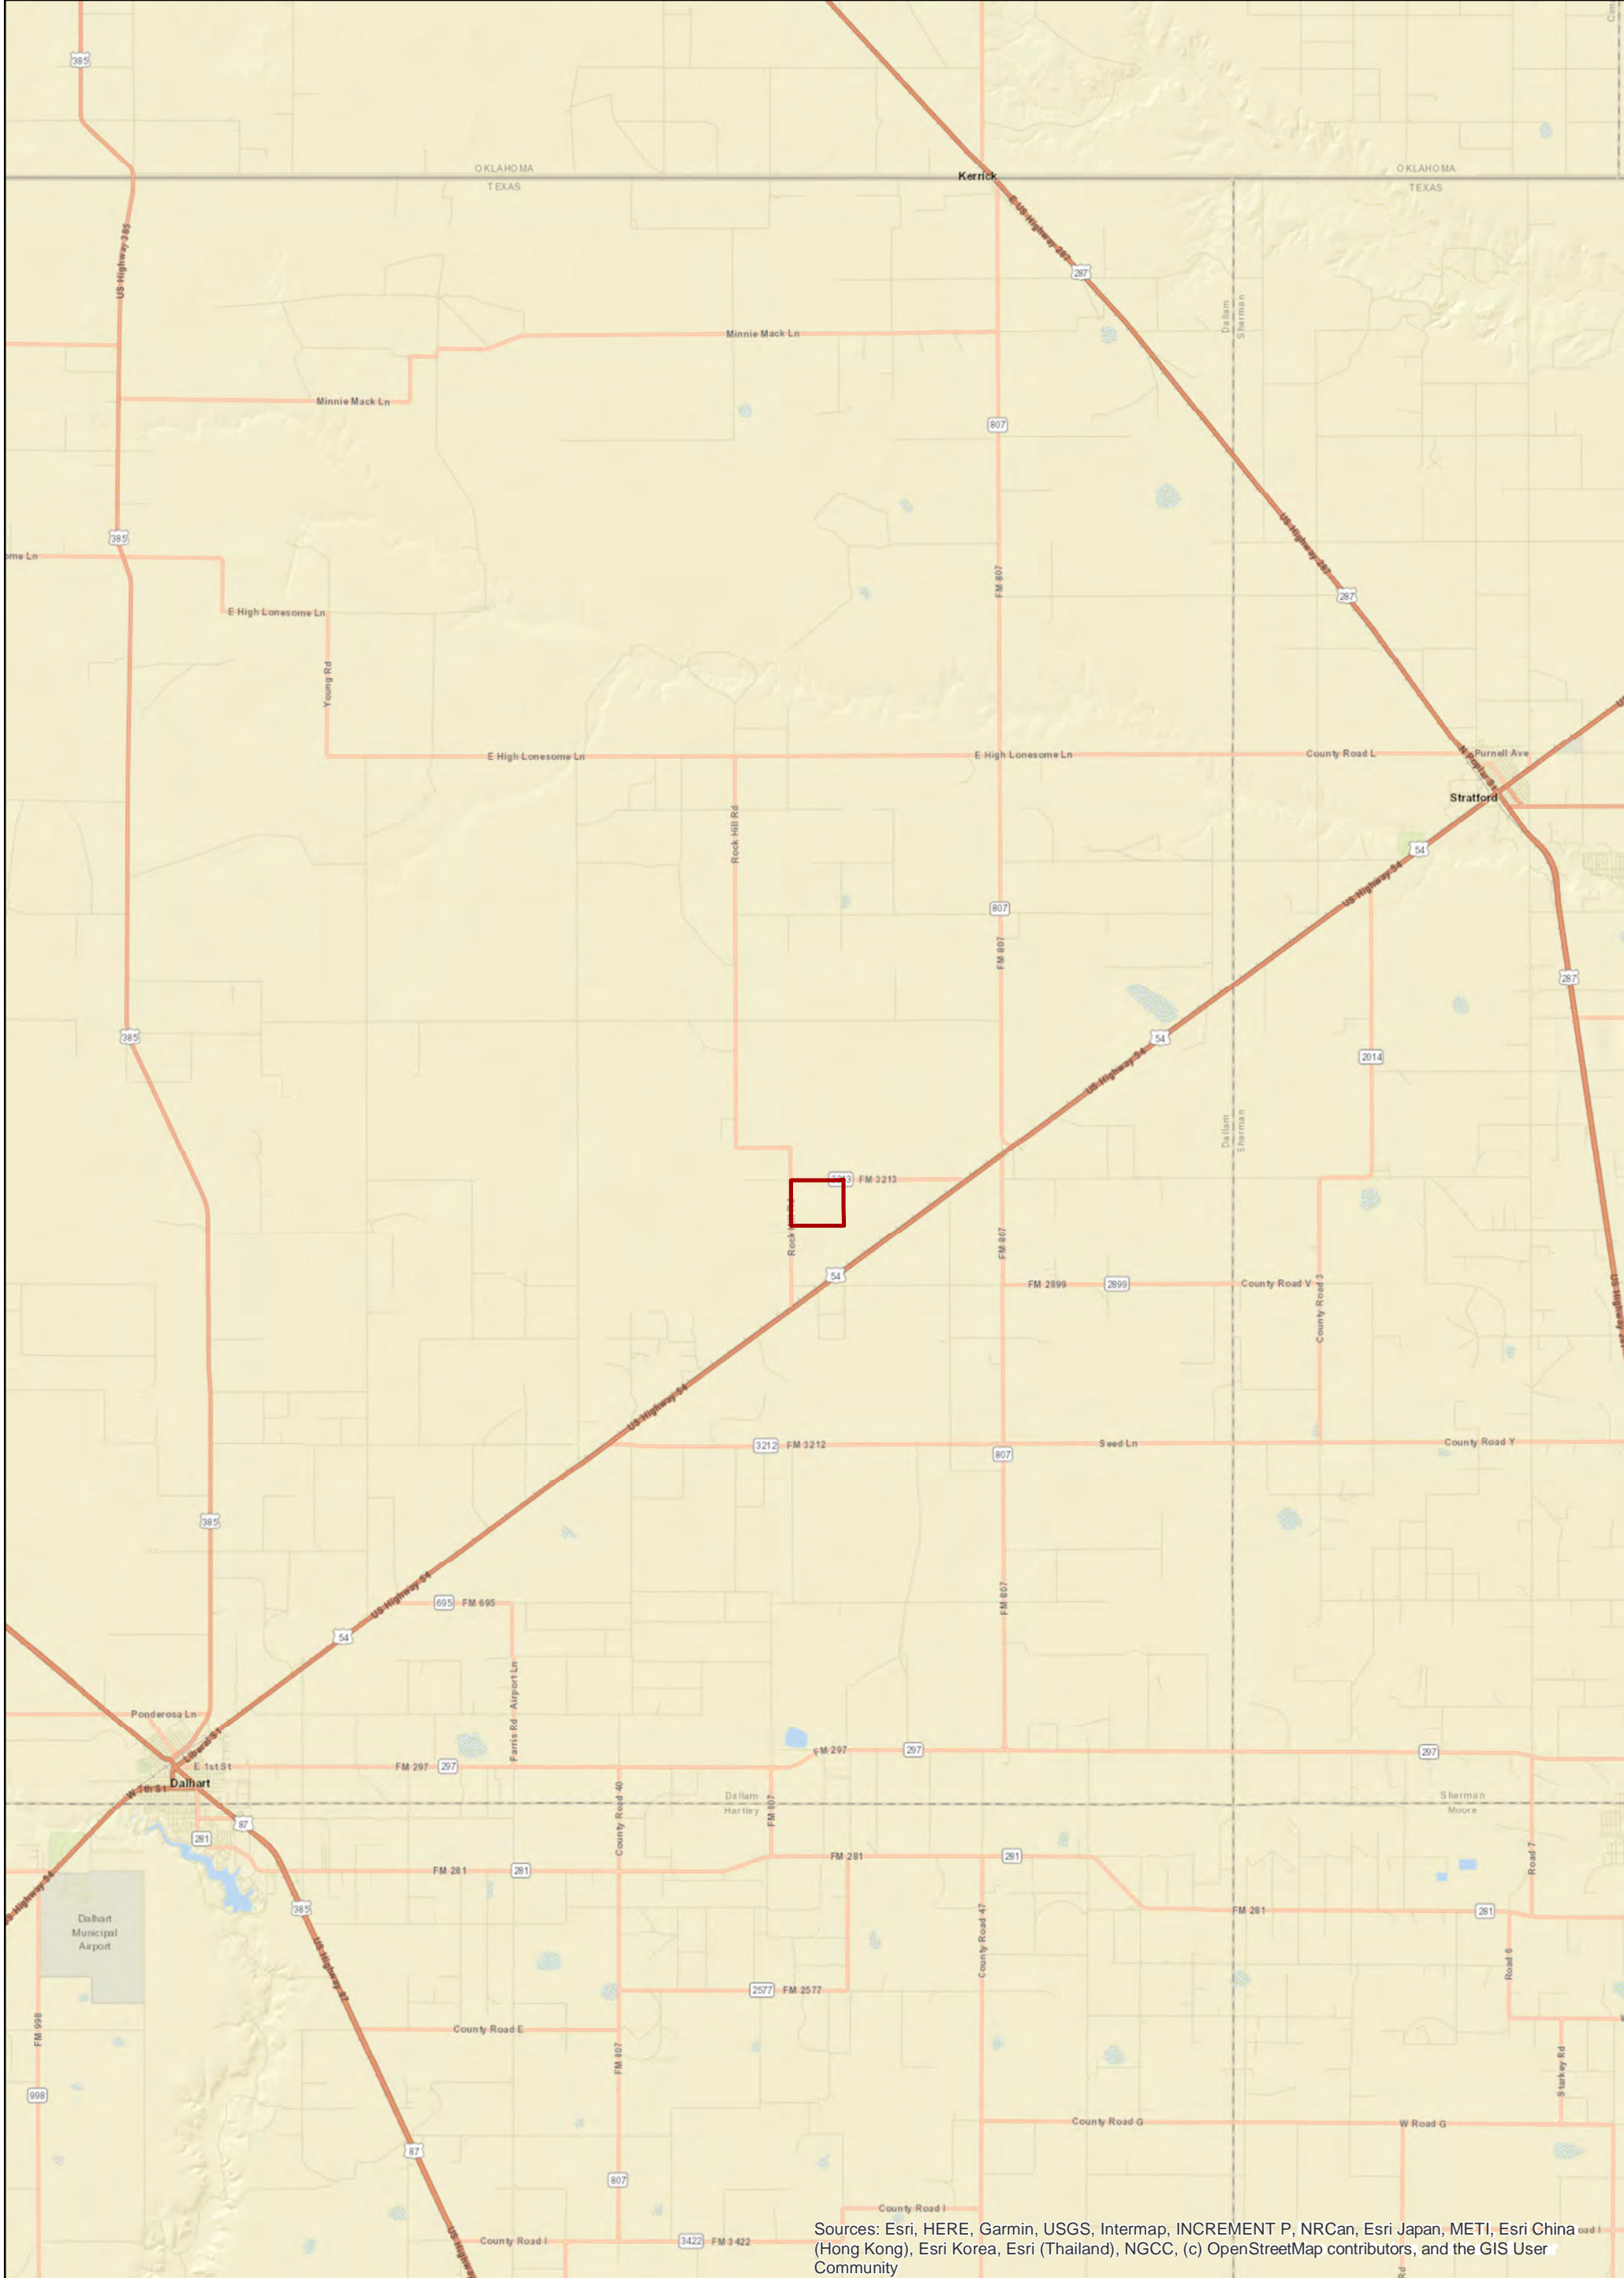

Source: Esri, Maxar, GeoEye, Earthstar Geographics, CNES/Airbus DS, USDA, USGS, AeroGRID, IGN, and the GIS User Community

554.02 Acres Dallam County TX

Sources: Esri, HERE, Garmin, USGS, Intermap, INCREMENT P, NRCan, Esri Japan, METI, Esri China (Hong Kong), Esri Korea, Esri (Thailand), NGCC, (c) OpenStreetMap contributors, and the GIS User Community

554.02 Acres Dallam County TX

Source: Esri, Maxar, GeoEye, Earthstar Geographics, CNES/Airbus DS, USDA, USGS, AeroGRID, IGN, and the GIS User Community

554.02 Acres Dallam County TX

0 0.125 0.25 0.5 0.75 1 Miles

Source: Esri, Maxar, GeoEye, Earthstar Geographics, CNES/Airbus DS, USDA, USGS, AeroGRID, IGN, and the GIS User Community

554.02 Acres Dallam County TX