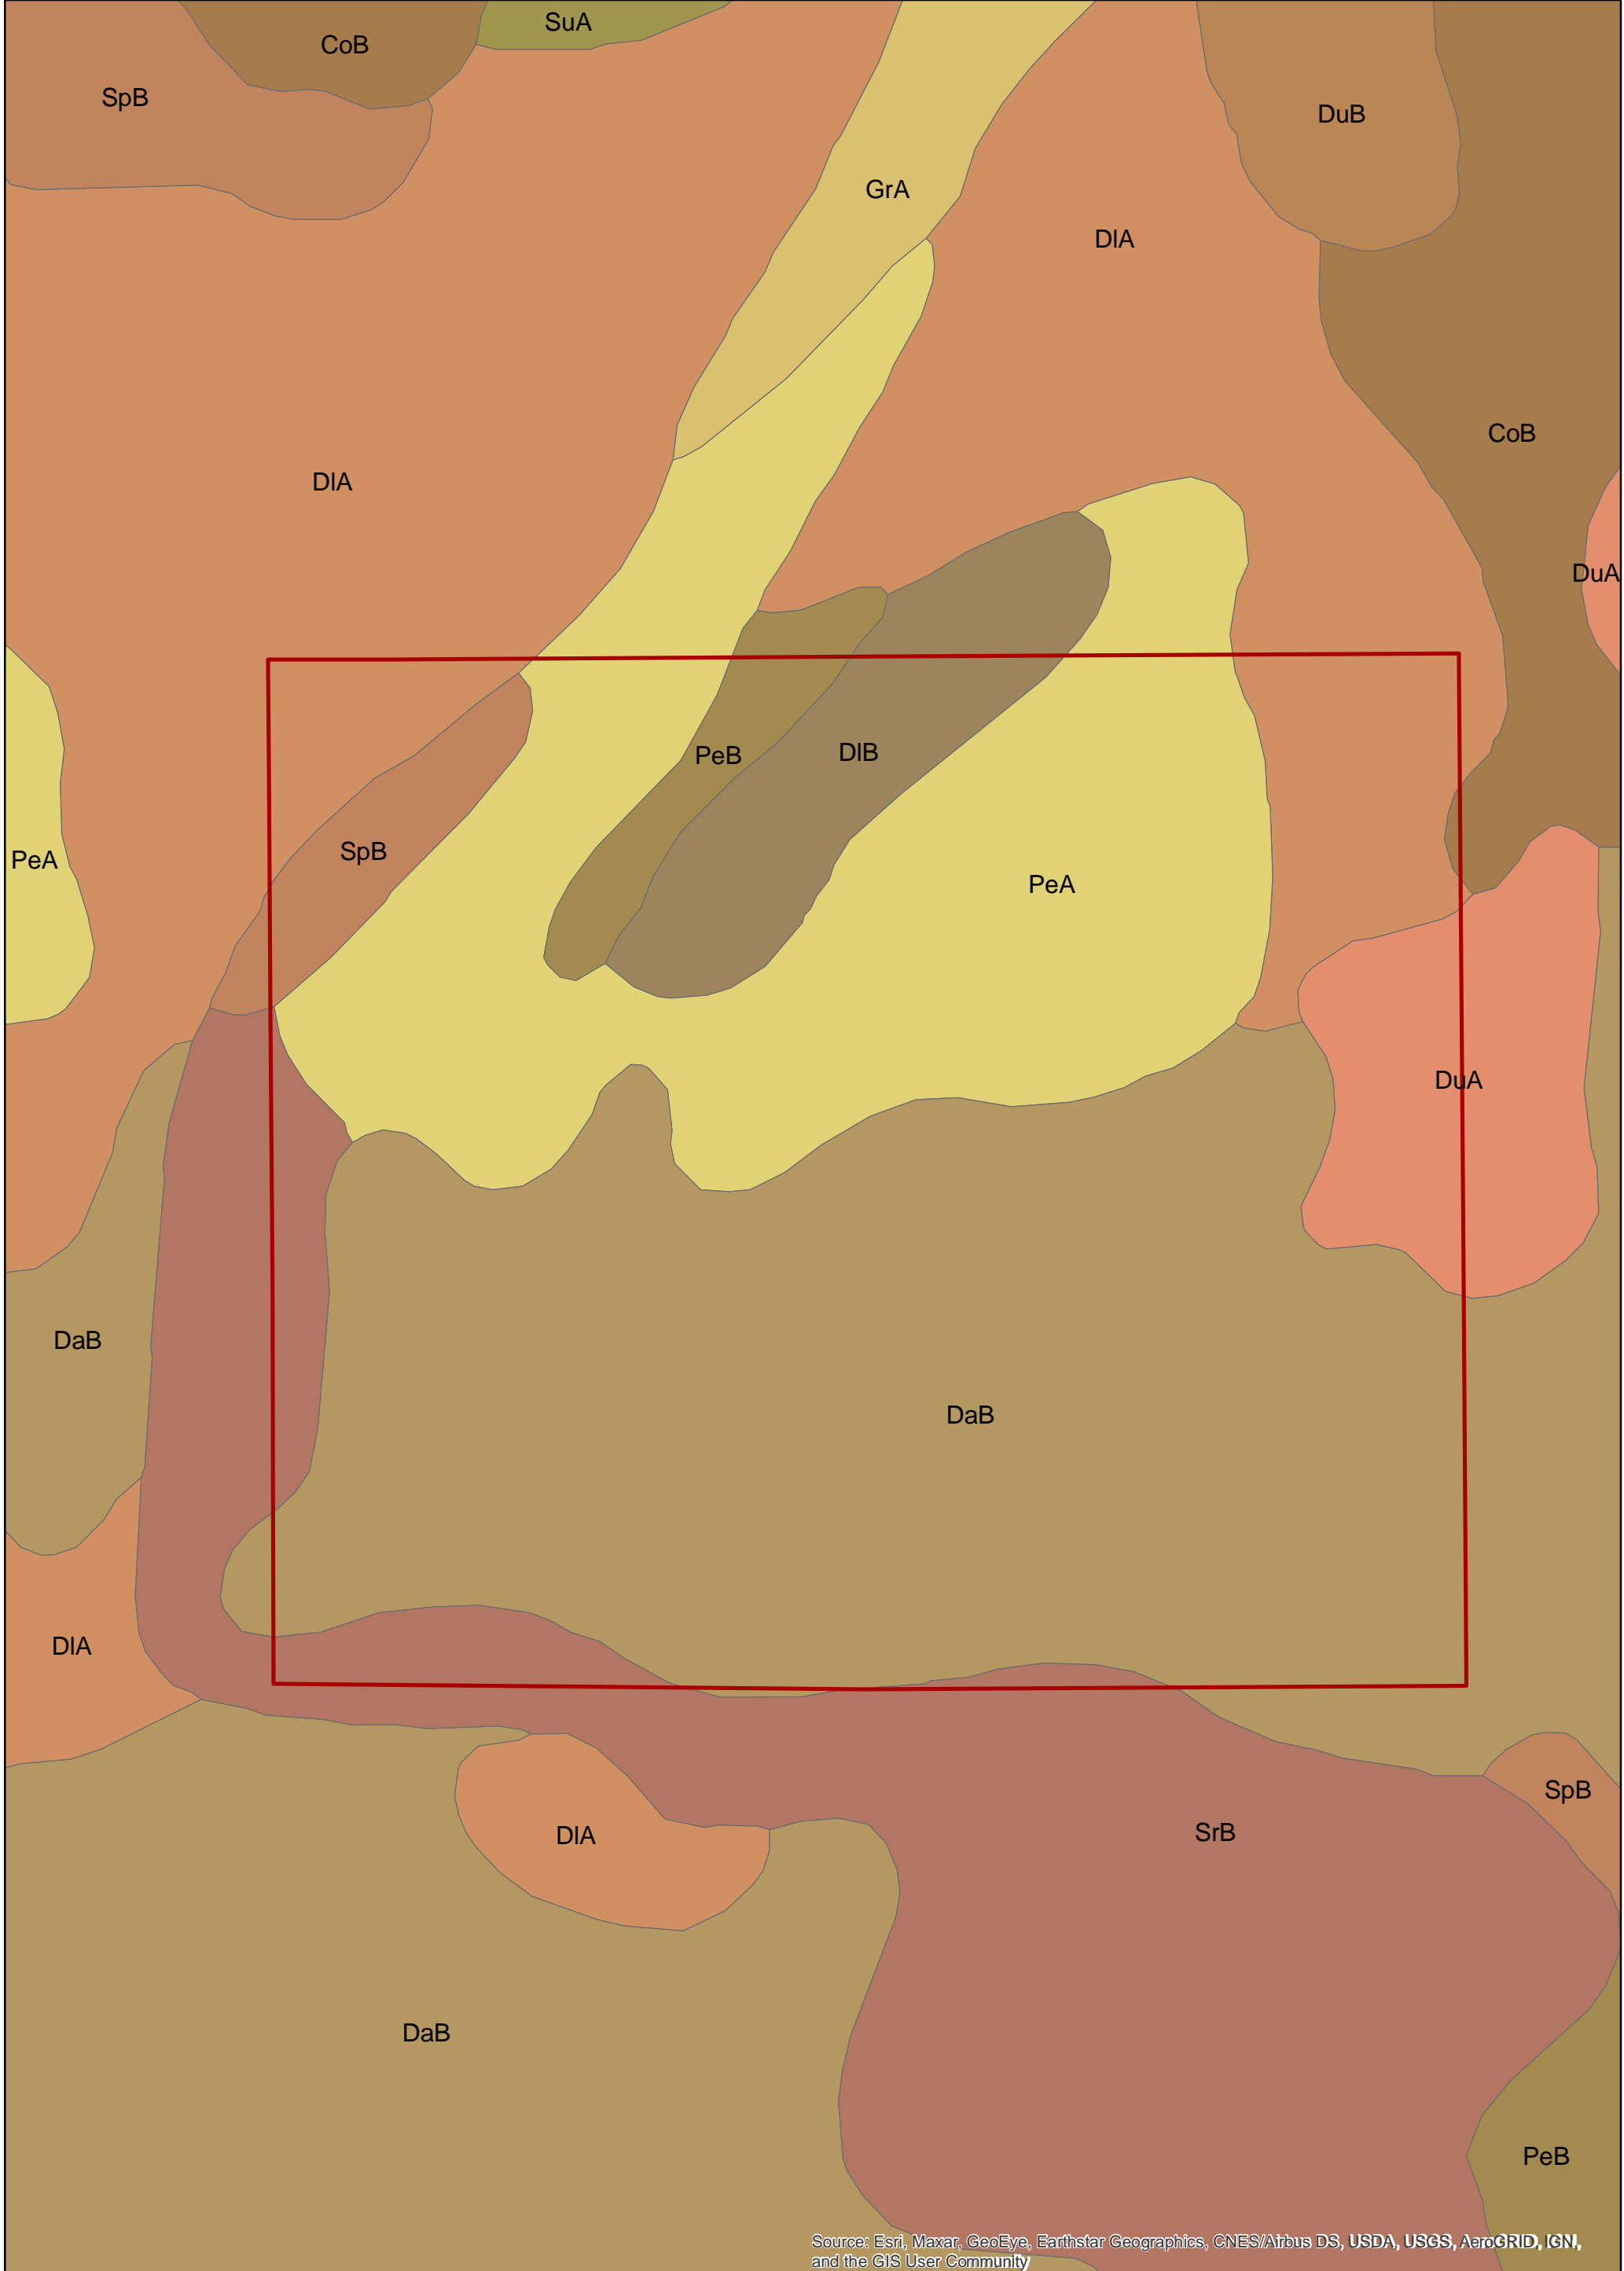

Source: Esri, Maxar, GeoEye, Earthstar Geographics, CNES/Airbus DS, USDA, USGS, AeroGRID, IGN, and the GIS User Community

554.02 Acres Dallam County TX

Sources: Esri, HERE, Garmin, USGS, Intermap, INCREMENT P, NRCan, Esri Japan, METI, Esri China (Hong Kong), Esri Korea, Esri (Thailand), NGCC, (c) OpenStreetMap contributors, and the GIS User Community

554.02 Acres Dallam County TX

Source: Esri, Maxar, GeoEye, Earthstar Geographics, CNES/Airbus DS, USDA, USGS, AeroGRID, IGN, and the GIS User Community

554.02 Acres Dallam County TX

0 0.125 0.25 0.5 0.75 1 Miles

Source: Esri, Maxar, GeoEye, Earthstar Geographics, CNES/Airbus DS, USDA, USGS, AeroGRID, IGN, and the GIS User Community

554.02 Acres Dallam County TX