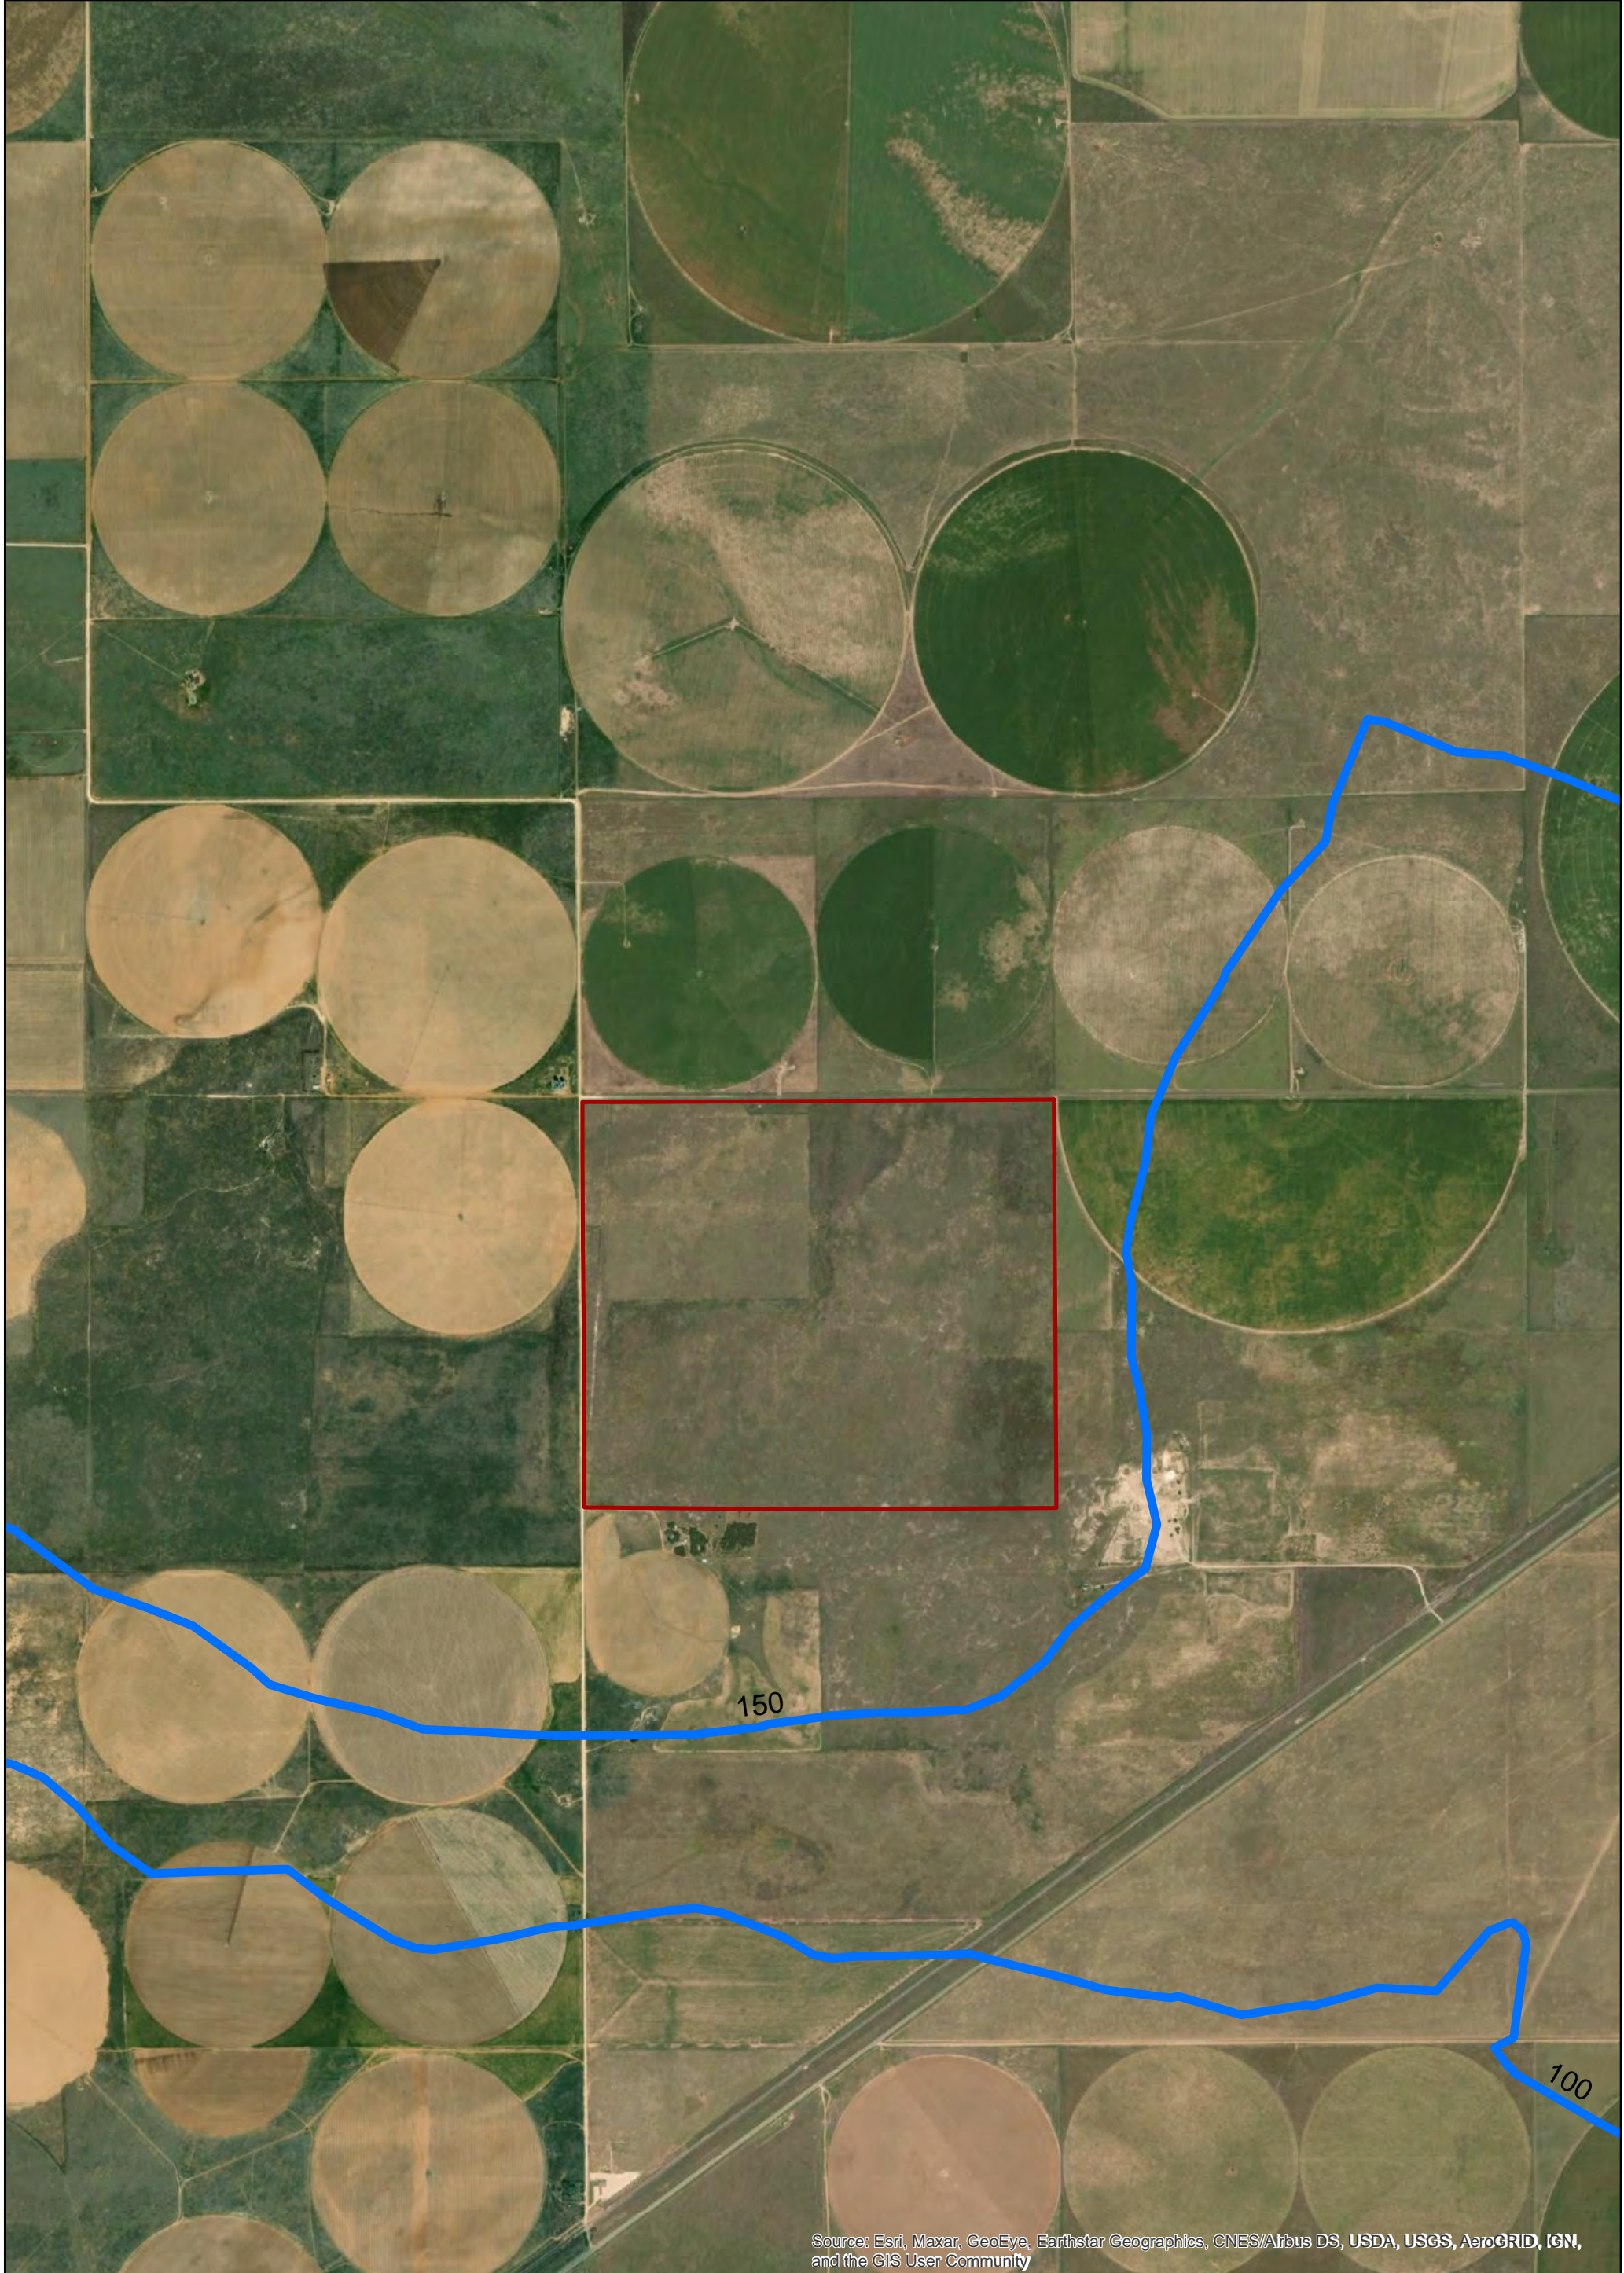

Source: Esri, Maxar, GeoEye, Earthstar Geographics, CNES/Airbus DS, USDA, USGS, AeroGRID, IGN, and the GIS User Community

554.02 Acres Dallam County TX

Sources: Esri, HERE, Garmin, USGS, Intermap, INCREMENT P, NRCan, Esri Japan, METI, Esri China (Hong Kong), Esri Korea, Esri (Thailand), NGCC, (c) OpenStreetMap contributors, and the GIS User Community

554.02 Acres Dallam County TX

Source: Esri, Maxar, GeoEye, Earthstar Geographics, CNES/Airbus DS, USDA, USGS, AeroGRID, IGN, and the GIS User Community

554.02 Acres Dallam County TX

0 0.125 0.25 0.5 0.75 1 Miles

Source: Esri, Maxar, GeoEye, Earthstar Geographics, CNES/Airbus DS, USDA, USGS, AeroGRID, IGN, and the GIS User Community

554.02 Acres Dallam County TX