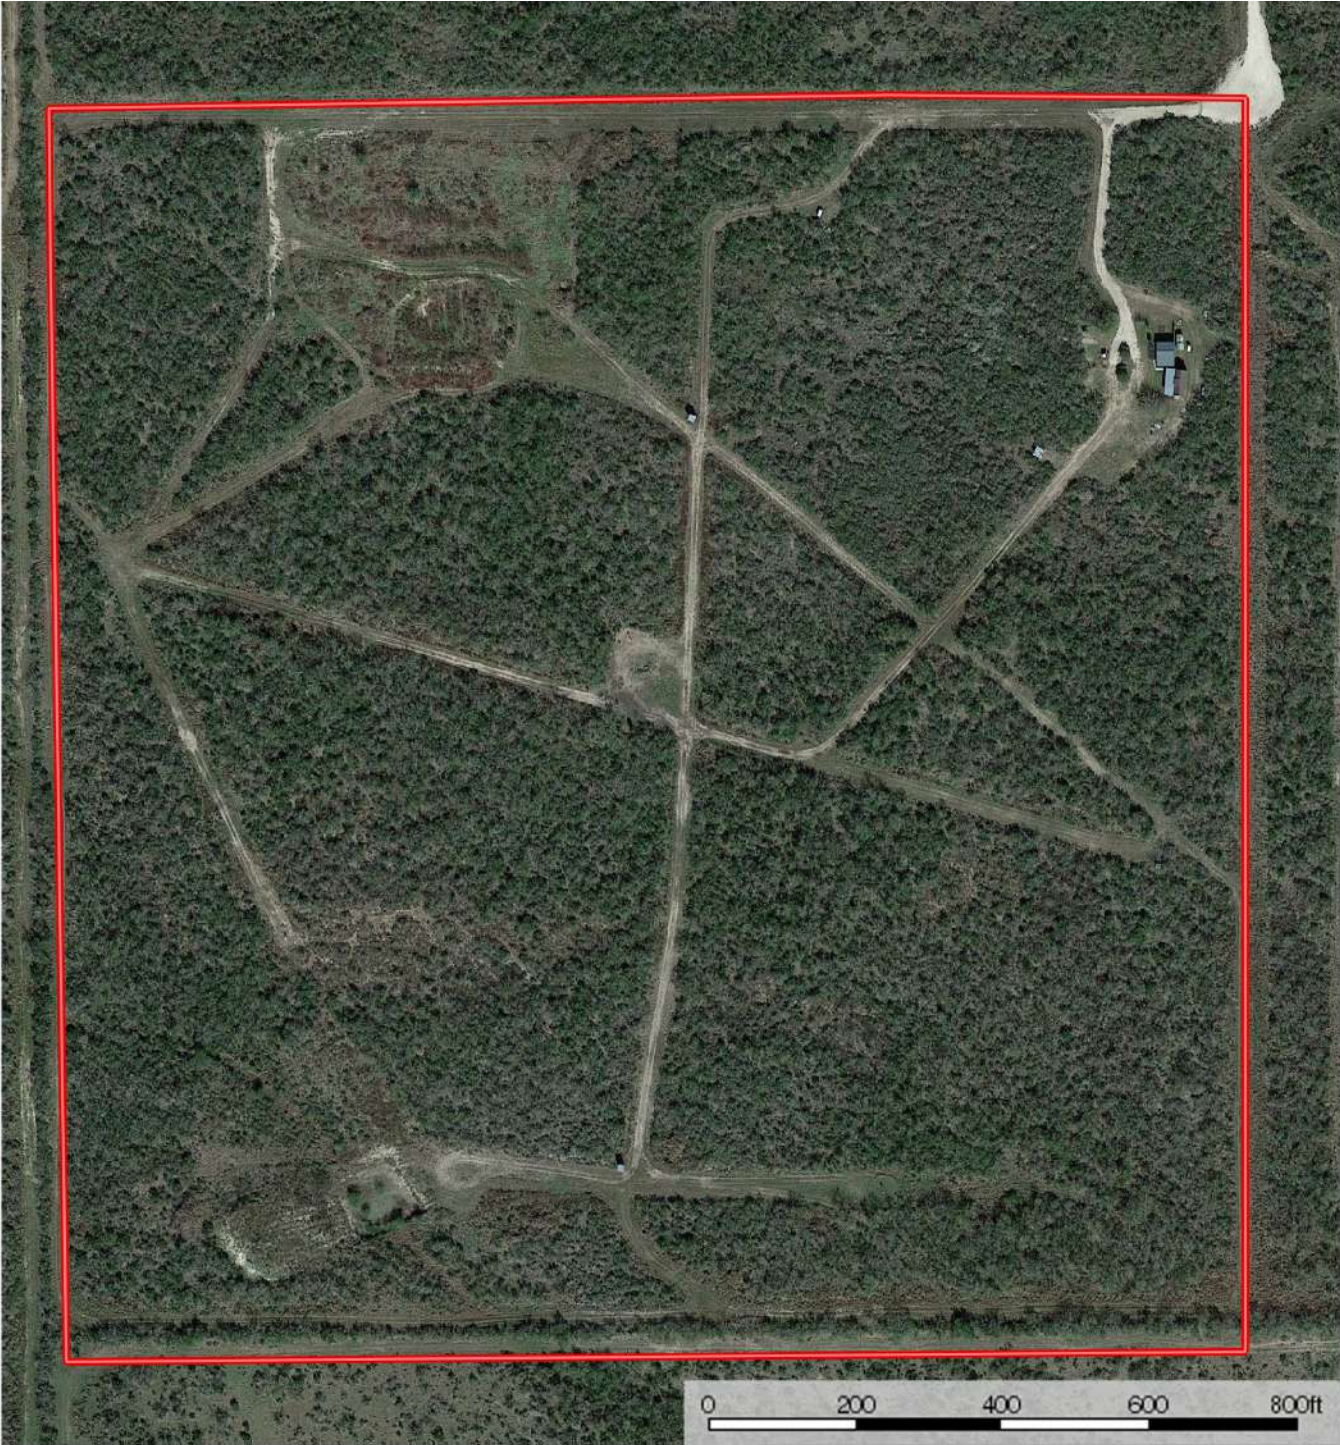

COWAN RANCH

50 Acres | Duval County

 Boundary

Tomas Molina
Molina@SimpsonRanches.com
SimpsonRanches.com

Cell: 361.701.4639
Office: 830.955.1725