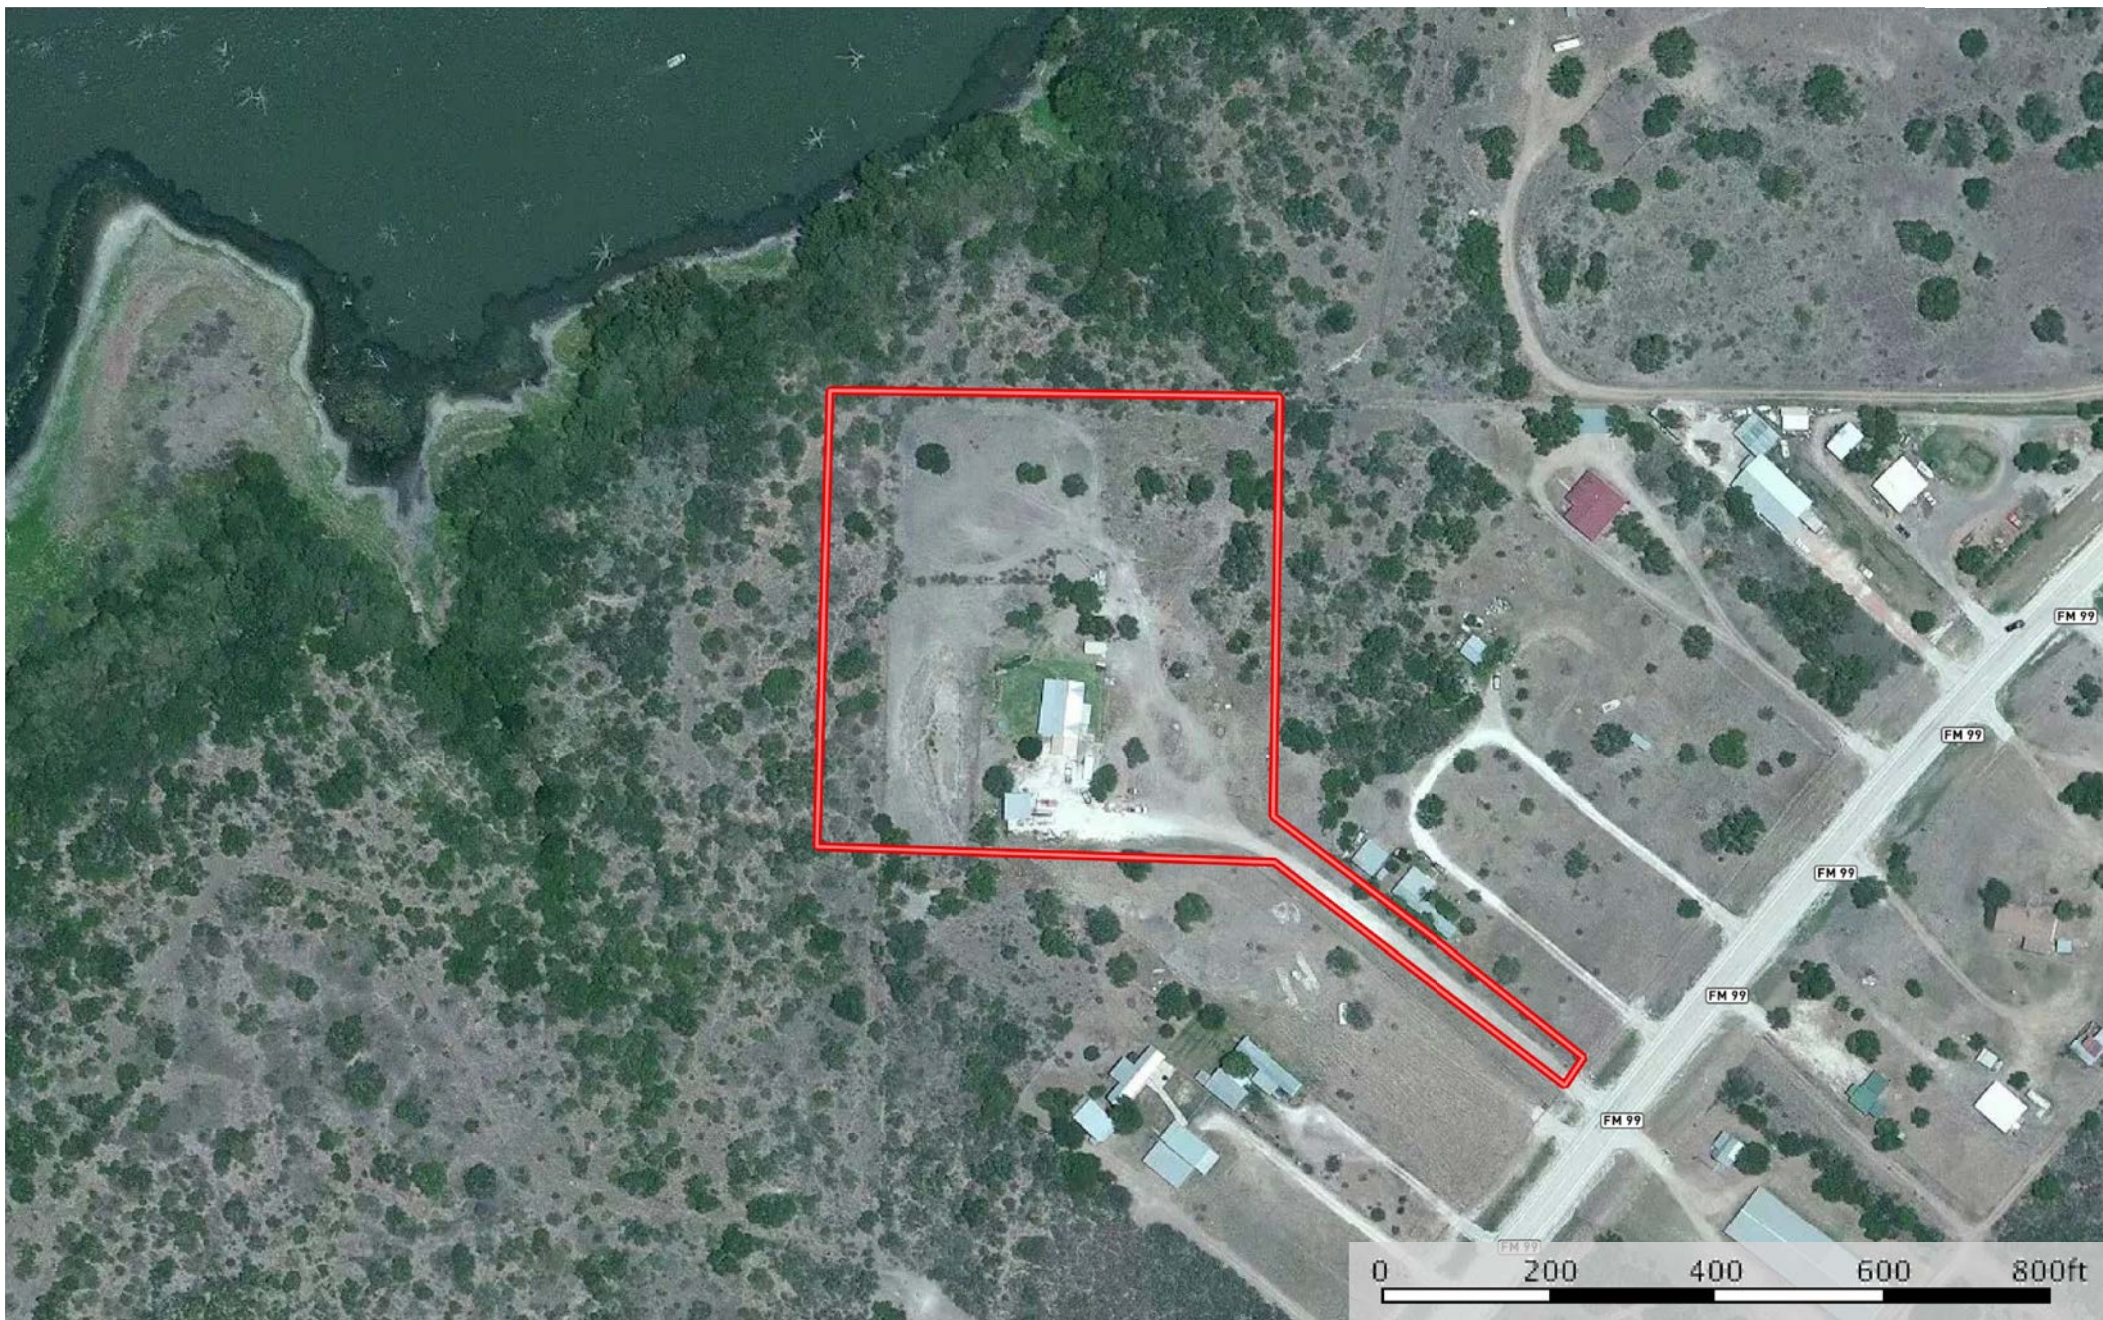

Choke Canyon Lake Estate

McMullen County, Texas, 5.14 AC +/-

 Boundary