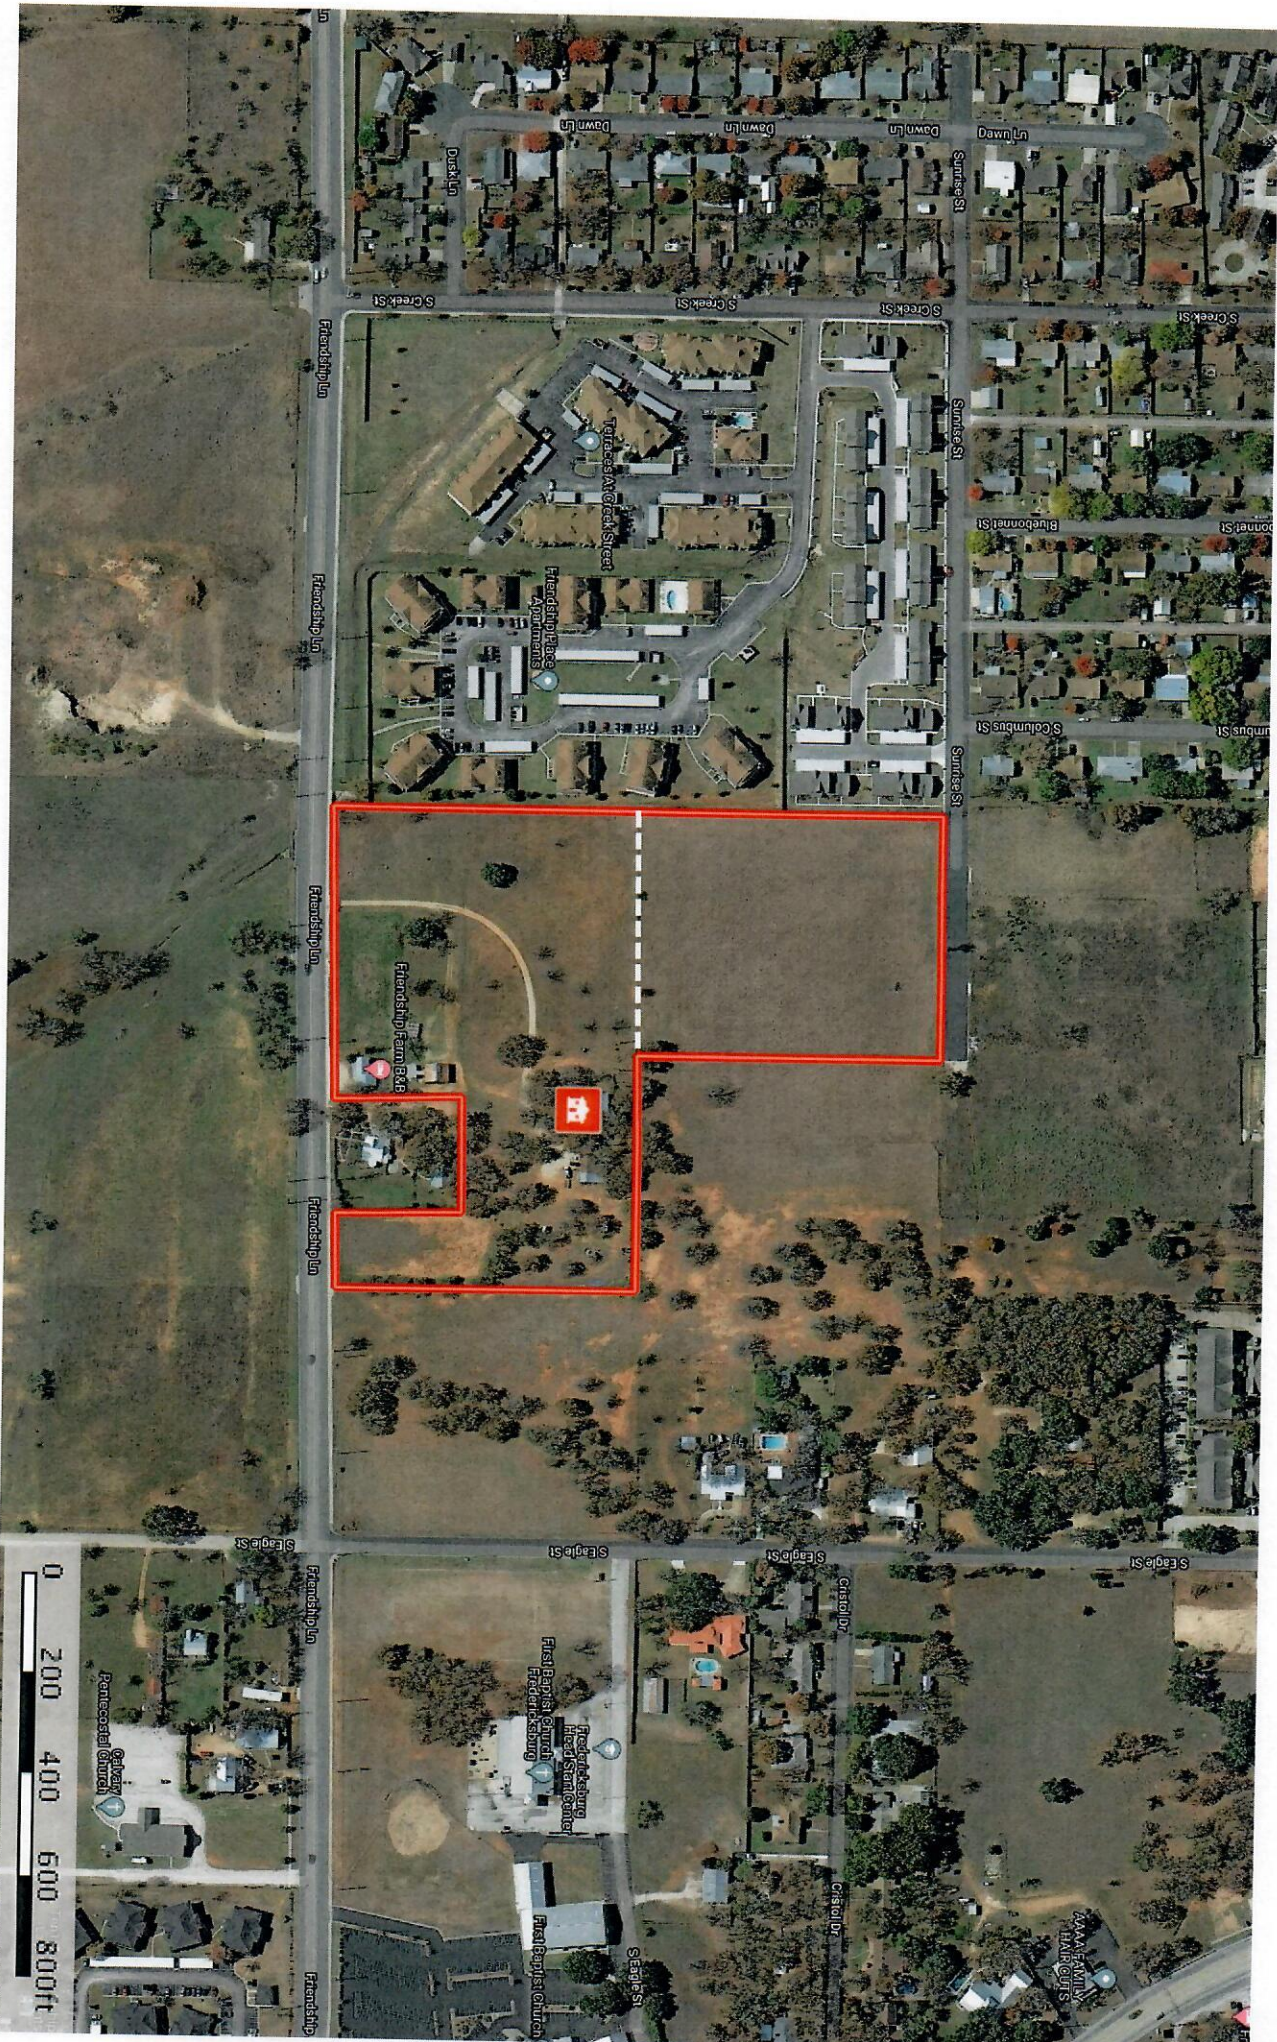

Segner- Friendship Lane

Gillespie County, Texas, AC +/-

Main House

Fence

Boundary

0 200 400 600 800ft

The information contained herein was obtained from sources deemed to be reliable. MapRight Services makes no warranties or guarantees as to the completeness or accuracy thereof.