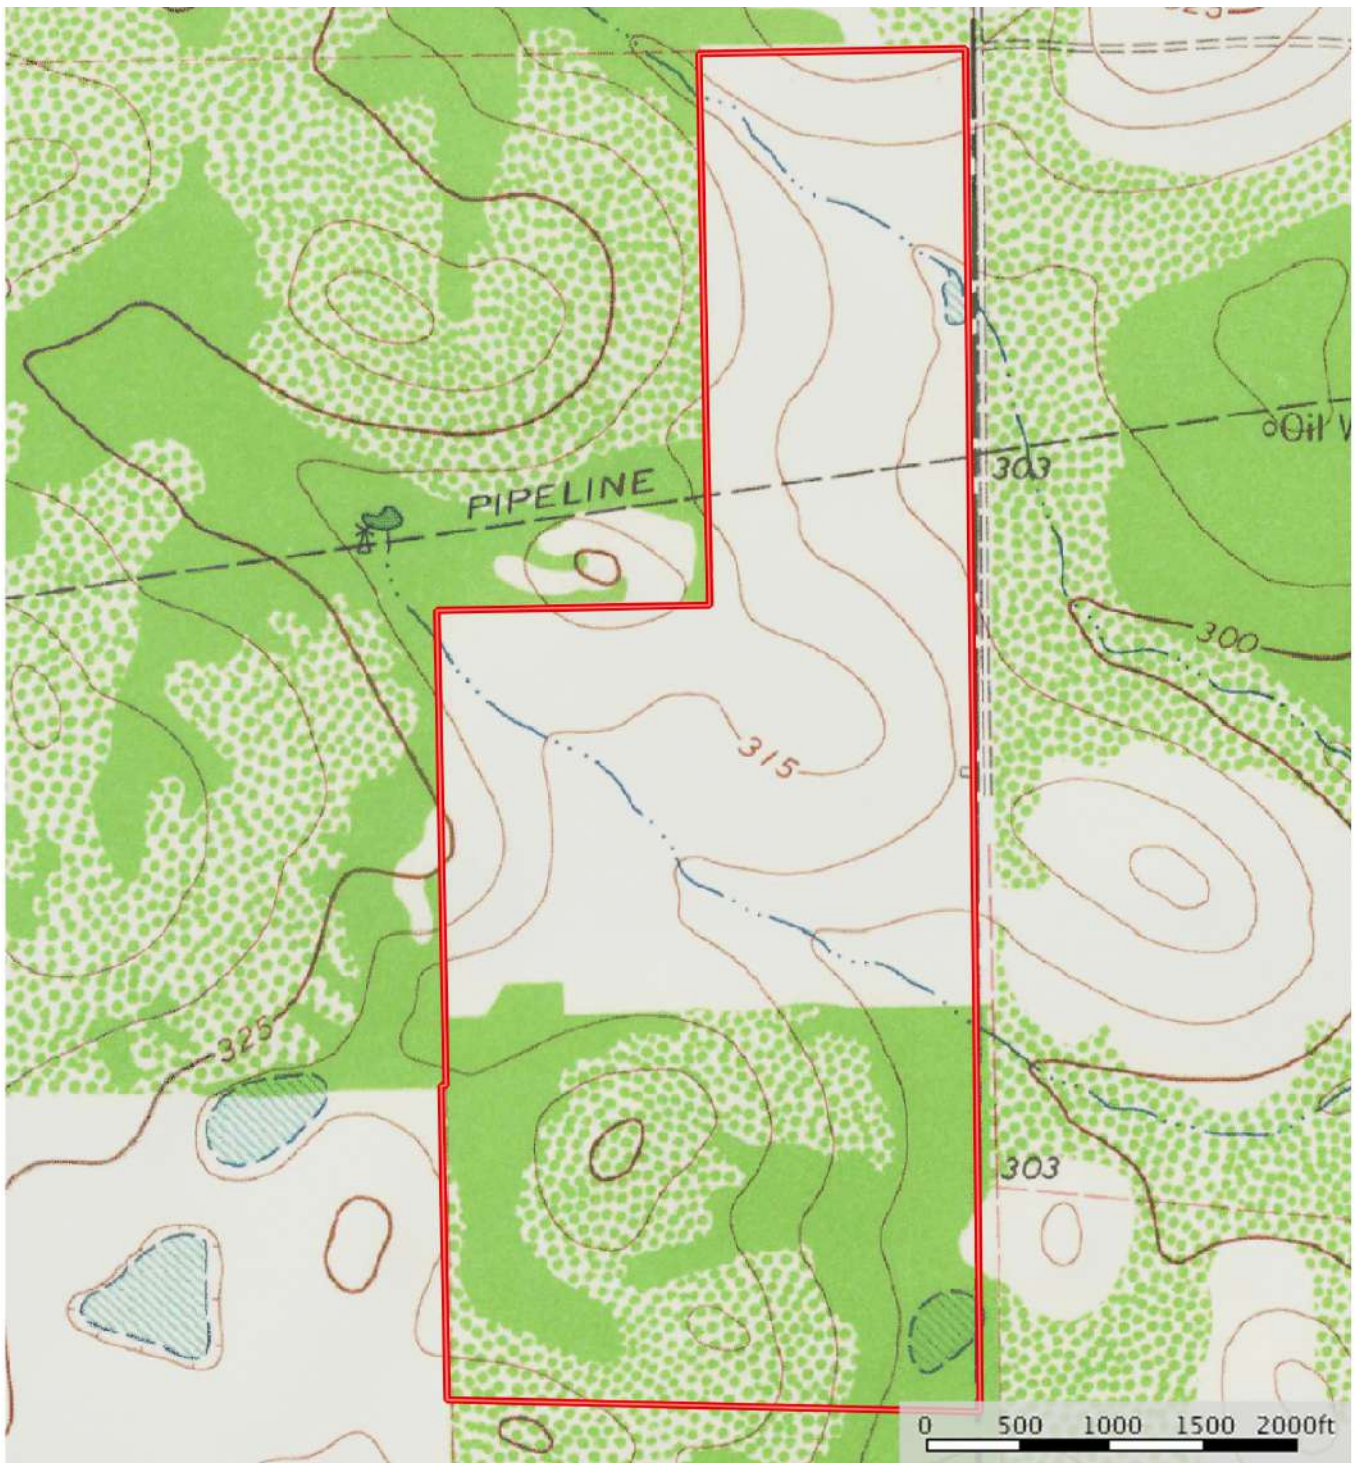

GARCIA RANCH

317 Acres | Duval County

 Boundary

Tomas Molina
Molina@SimpsonRanches.com
SimpsonRanches.com

Cell: 361.701.4639
Office: 830.955.1725