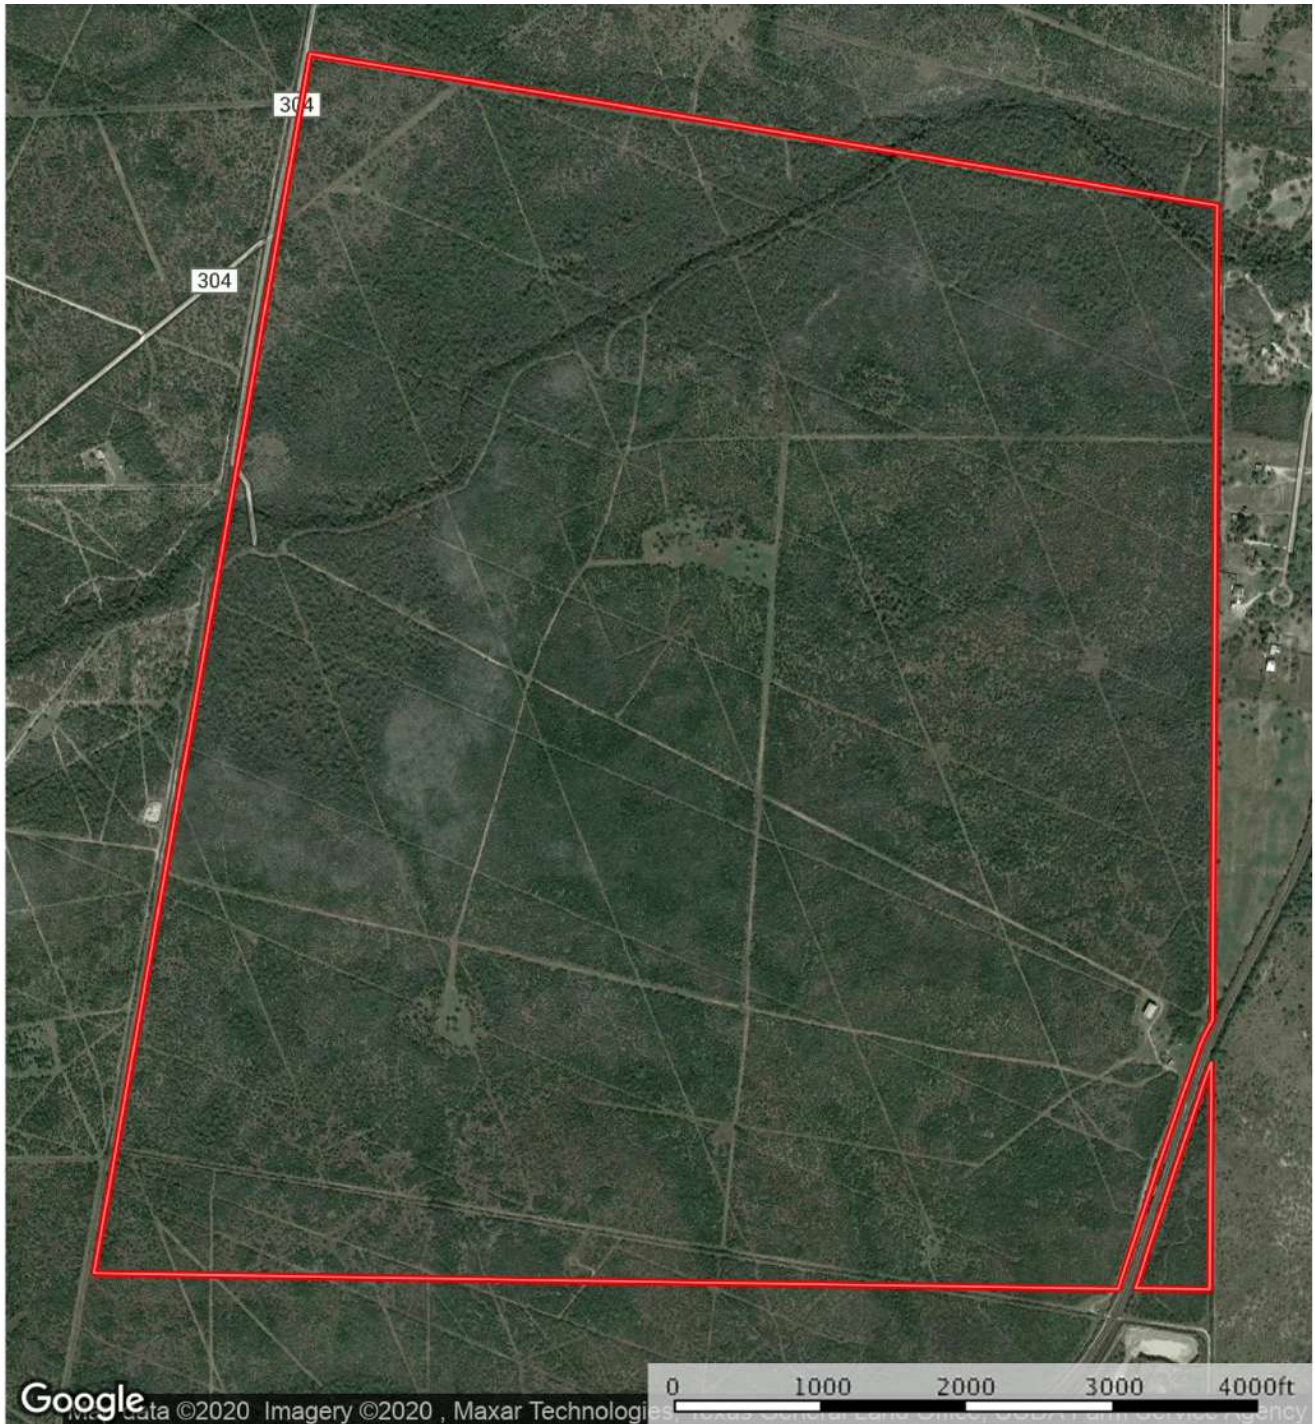

BERCHER RANCH

969 Acres | Duval County

 Boundary

Tomas Molina
Molina@SimpsonRanches.com
SimpsonRanches.com

Cell: 361.701.4639
Office: 830.955.1725