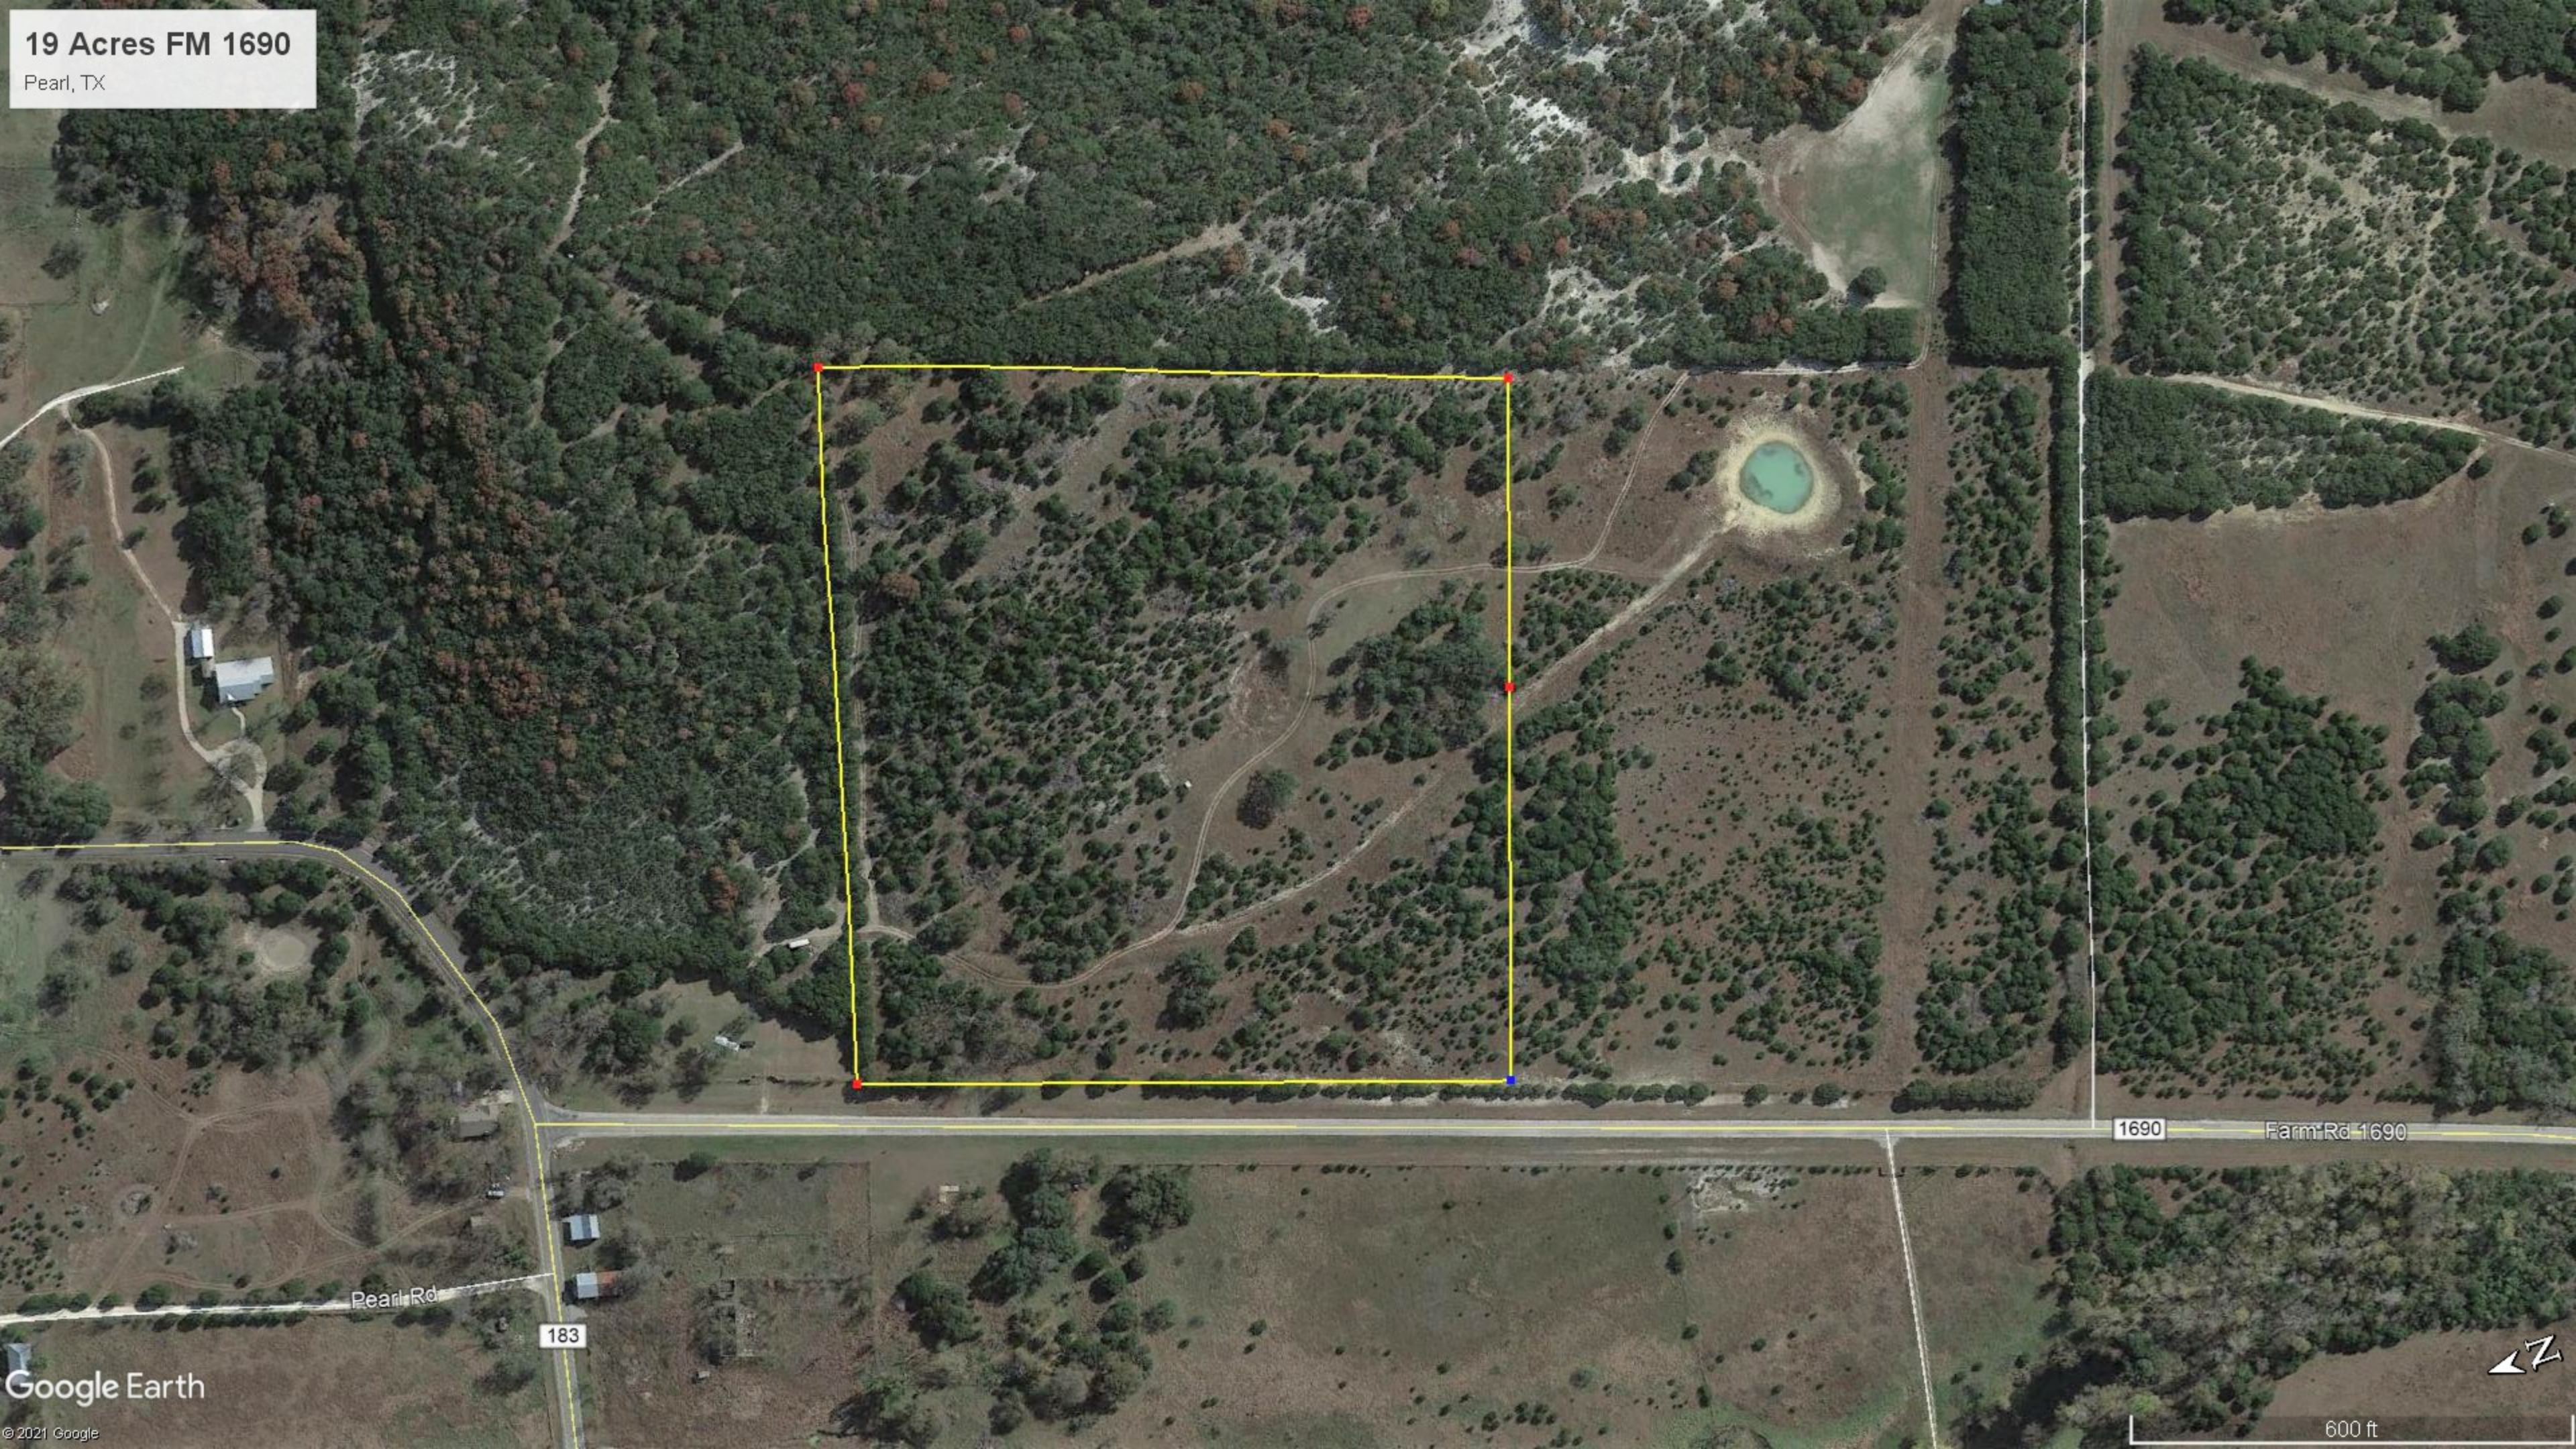

19 Acres FM 1690
Pearl, TX

1690 Farm Rd 1690

Pearl Rd

183

600 ft