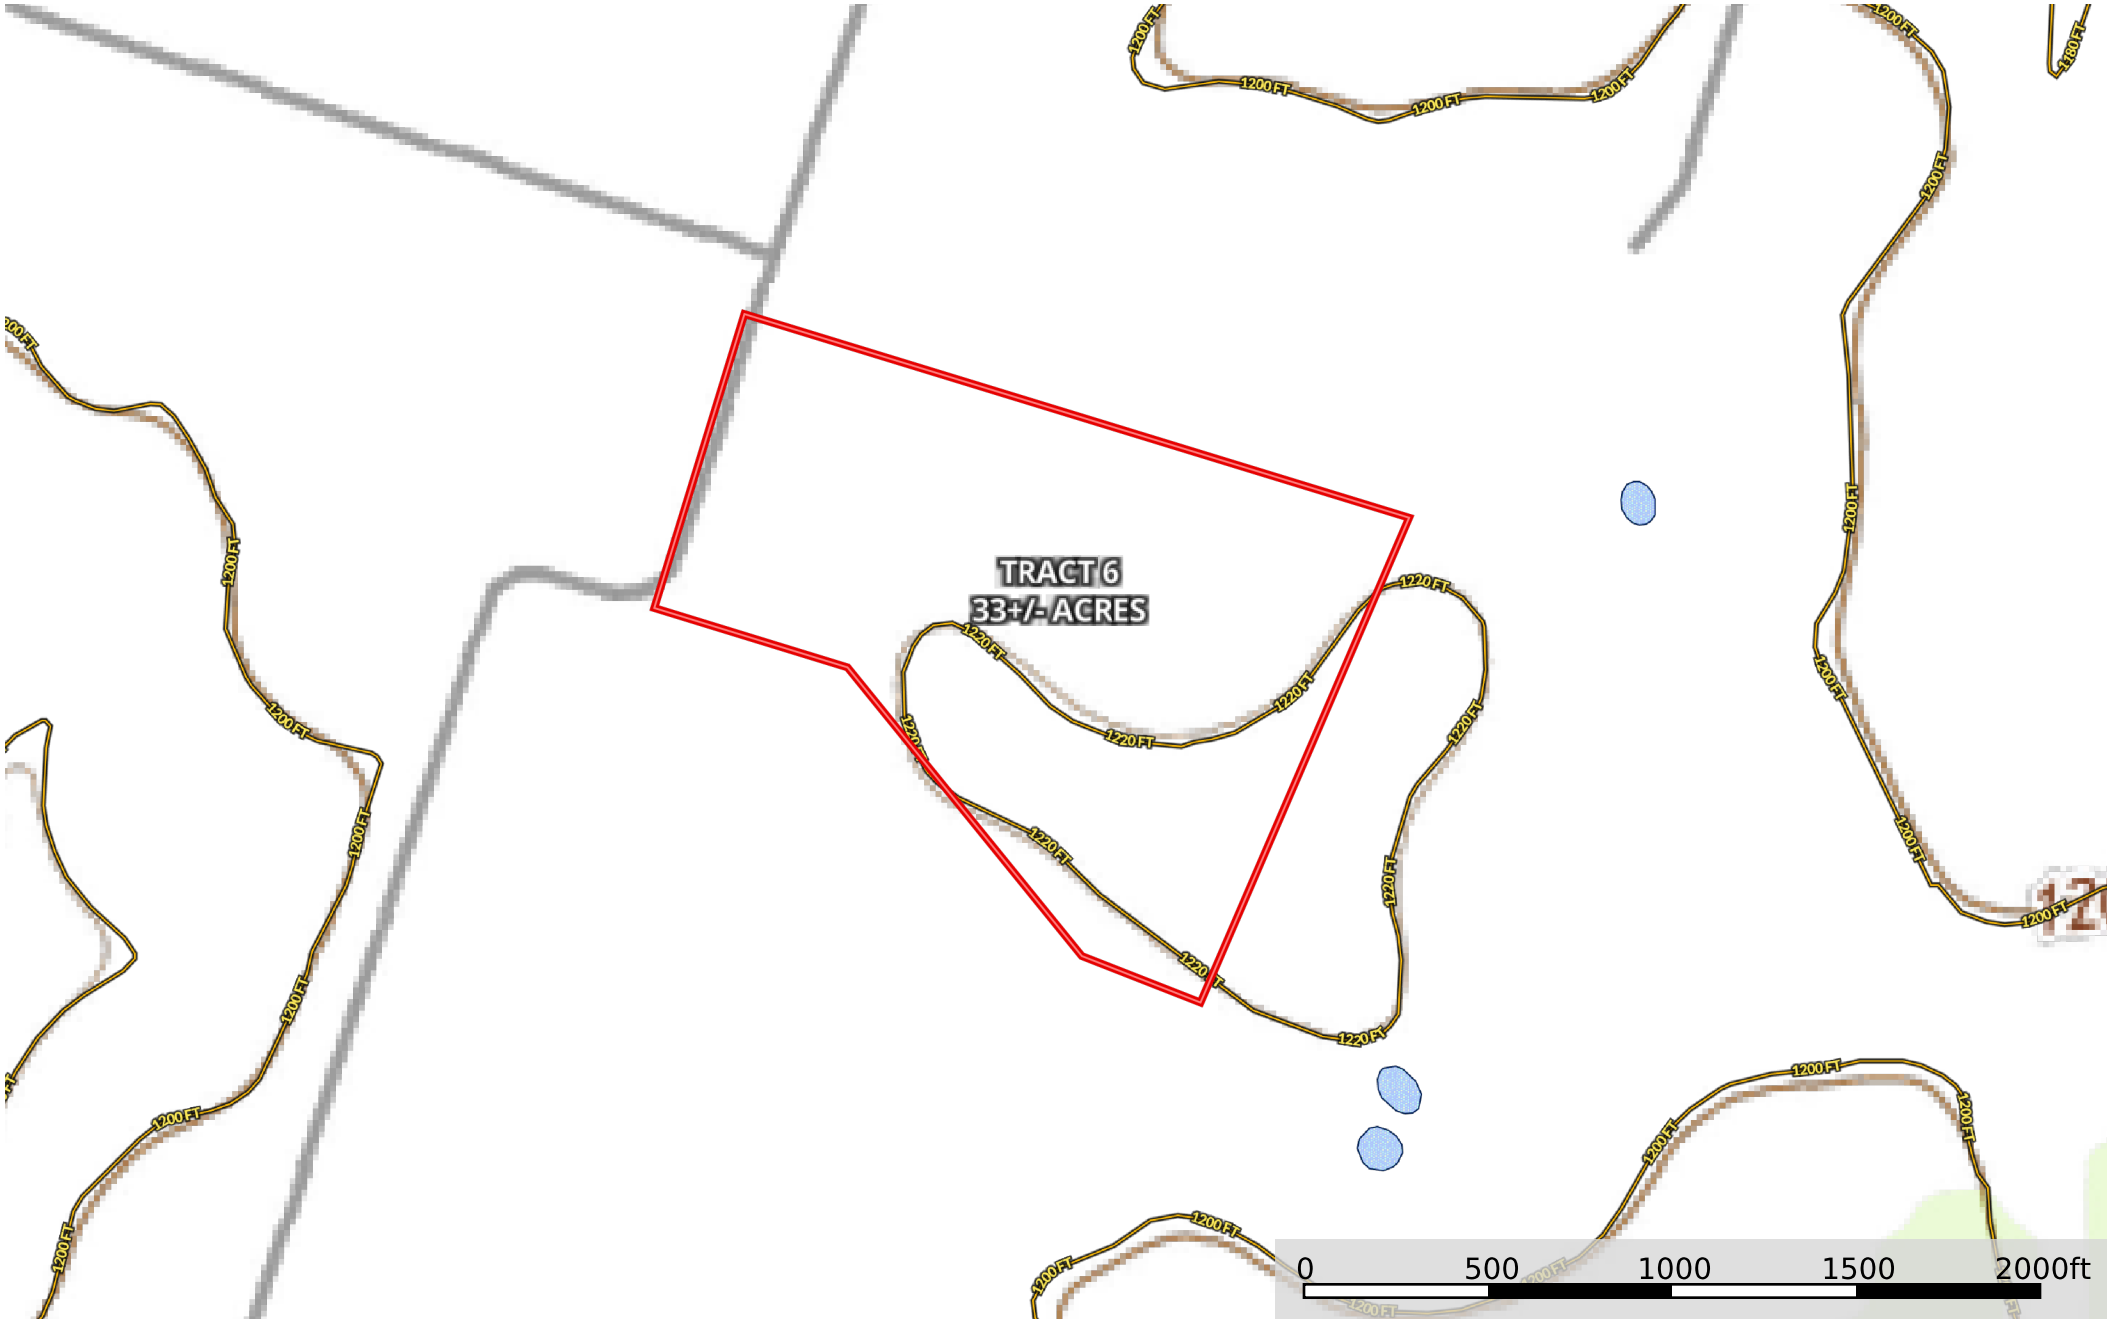

Seale - Tract 6 CR 425, 33+/- Acres

Hamilton County, Texas, 33 AC +/-

- Windmill
- Boundary
- Wetlands
- Riparian
- Stream, Intermitt
- River/Creek
- Water Body
- Crude Oil
- Natural Gas
- Other
- Water Wells