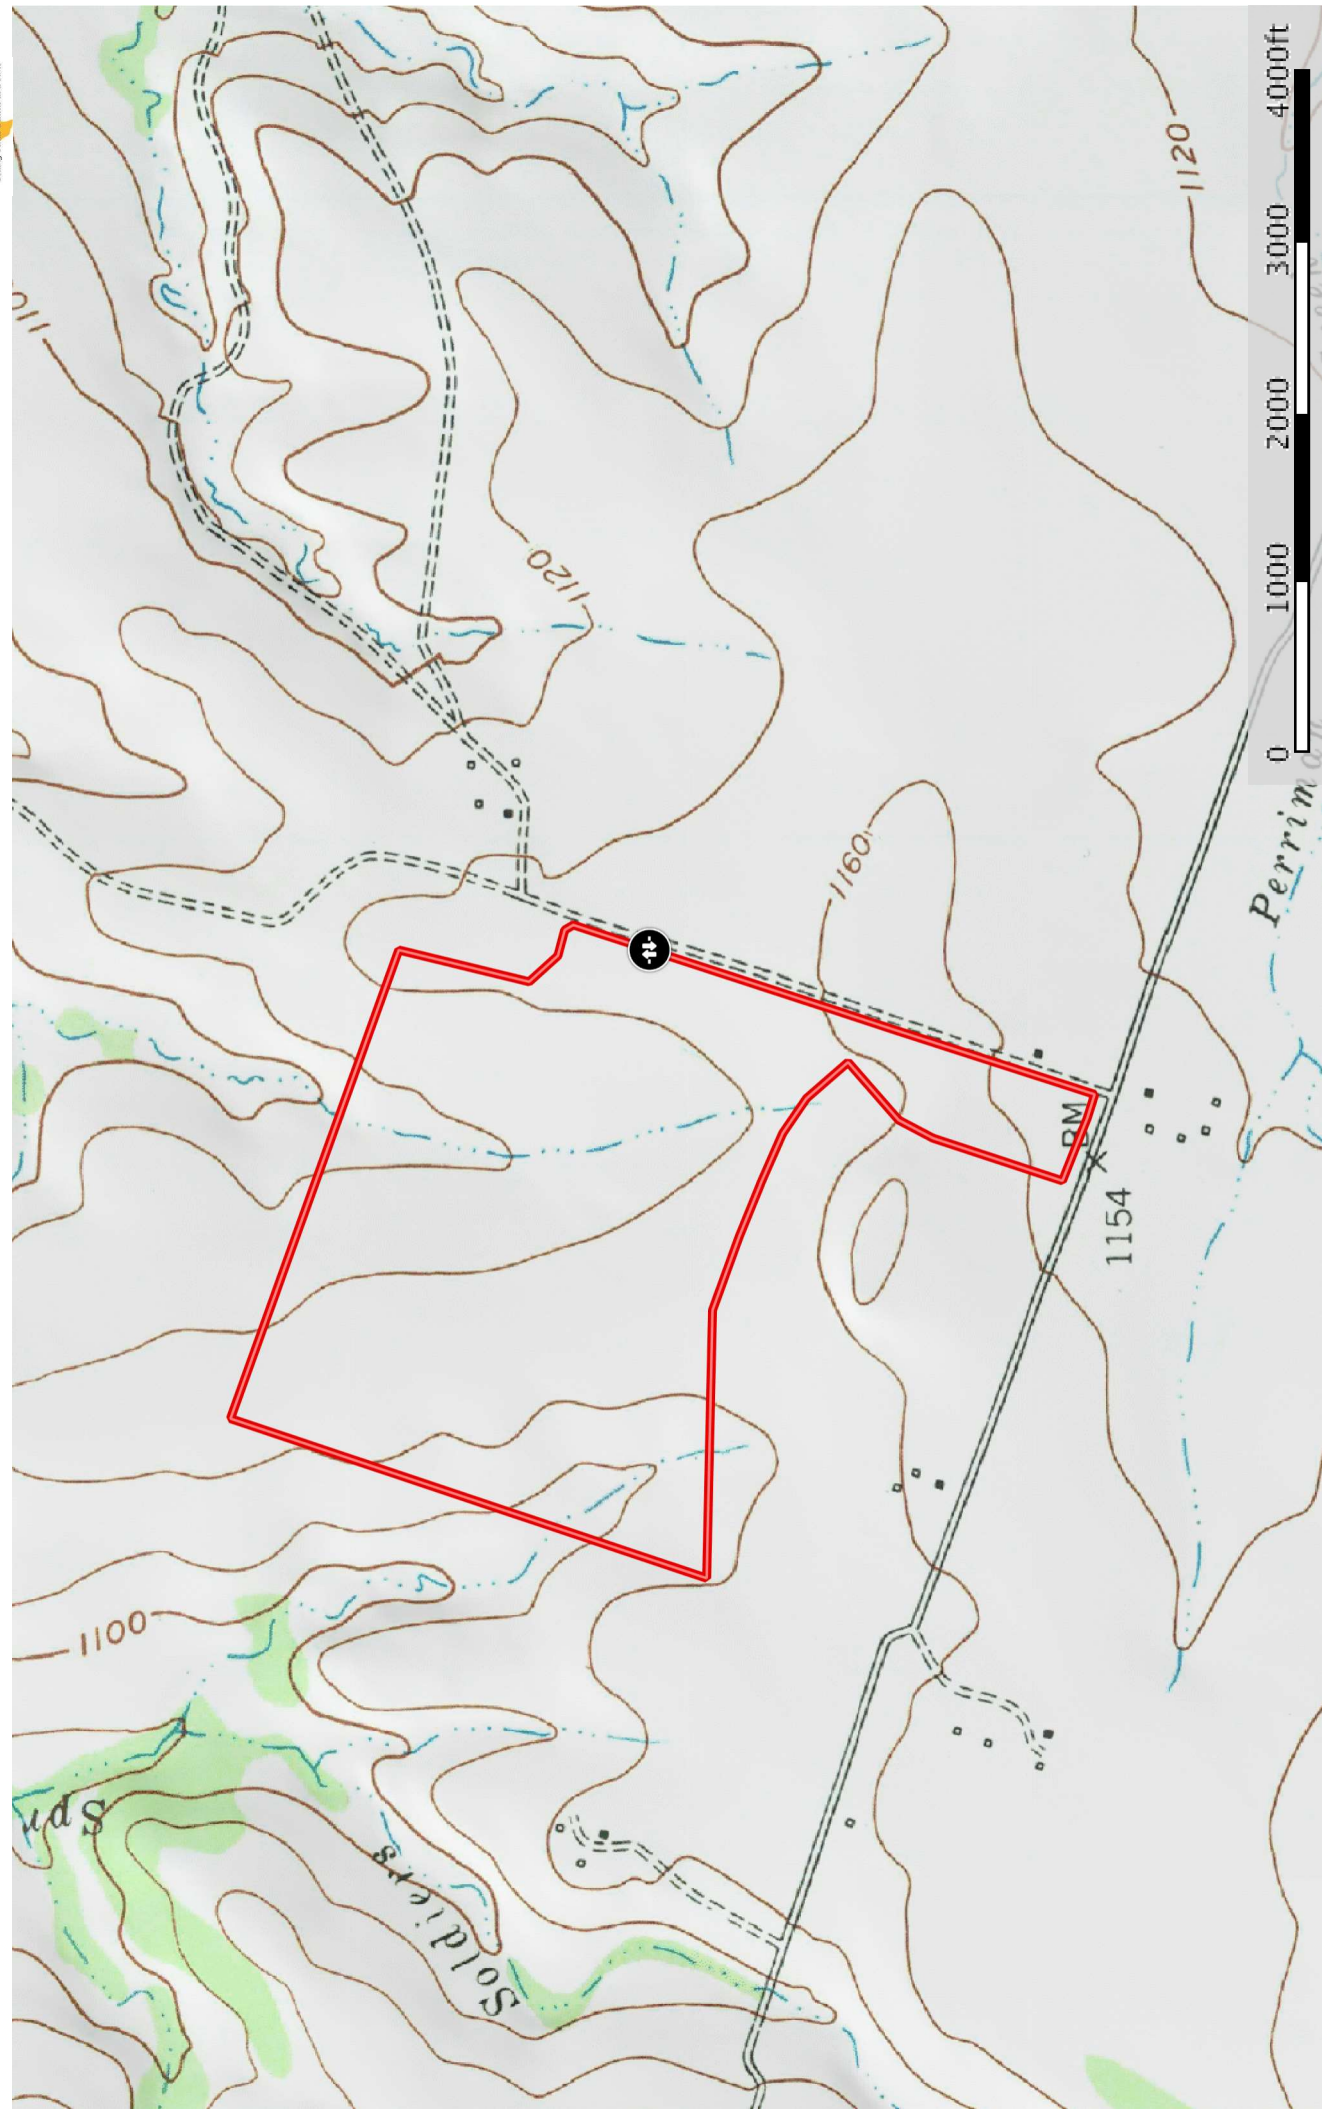

Welch - TBD Harmon Rd  
Texas, AC +/-

Gate Boundary

Kim Gore  
P: 254-248-0809  
www.goregrouptexas.com

2424 E Main St Gatesville, TX 76528

The information contained herein was obtained from sources deemed to be reliable. Mapright Services makes no warranties or guarantees as to the completeness or accuracy thereof.