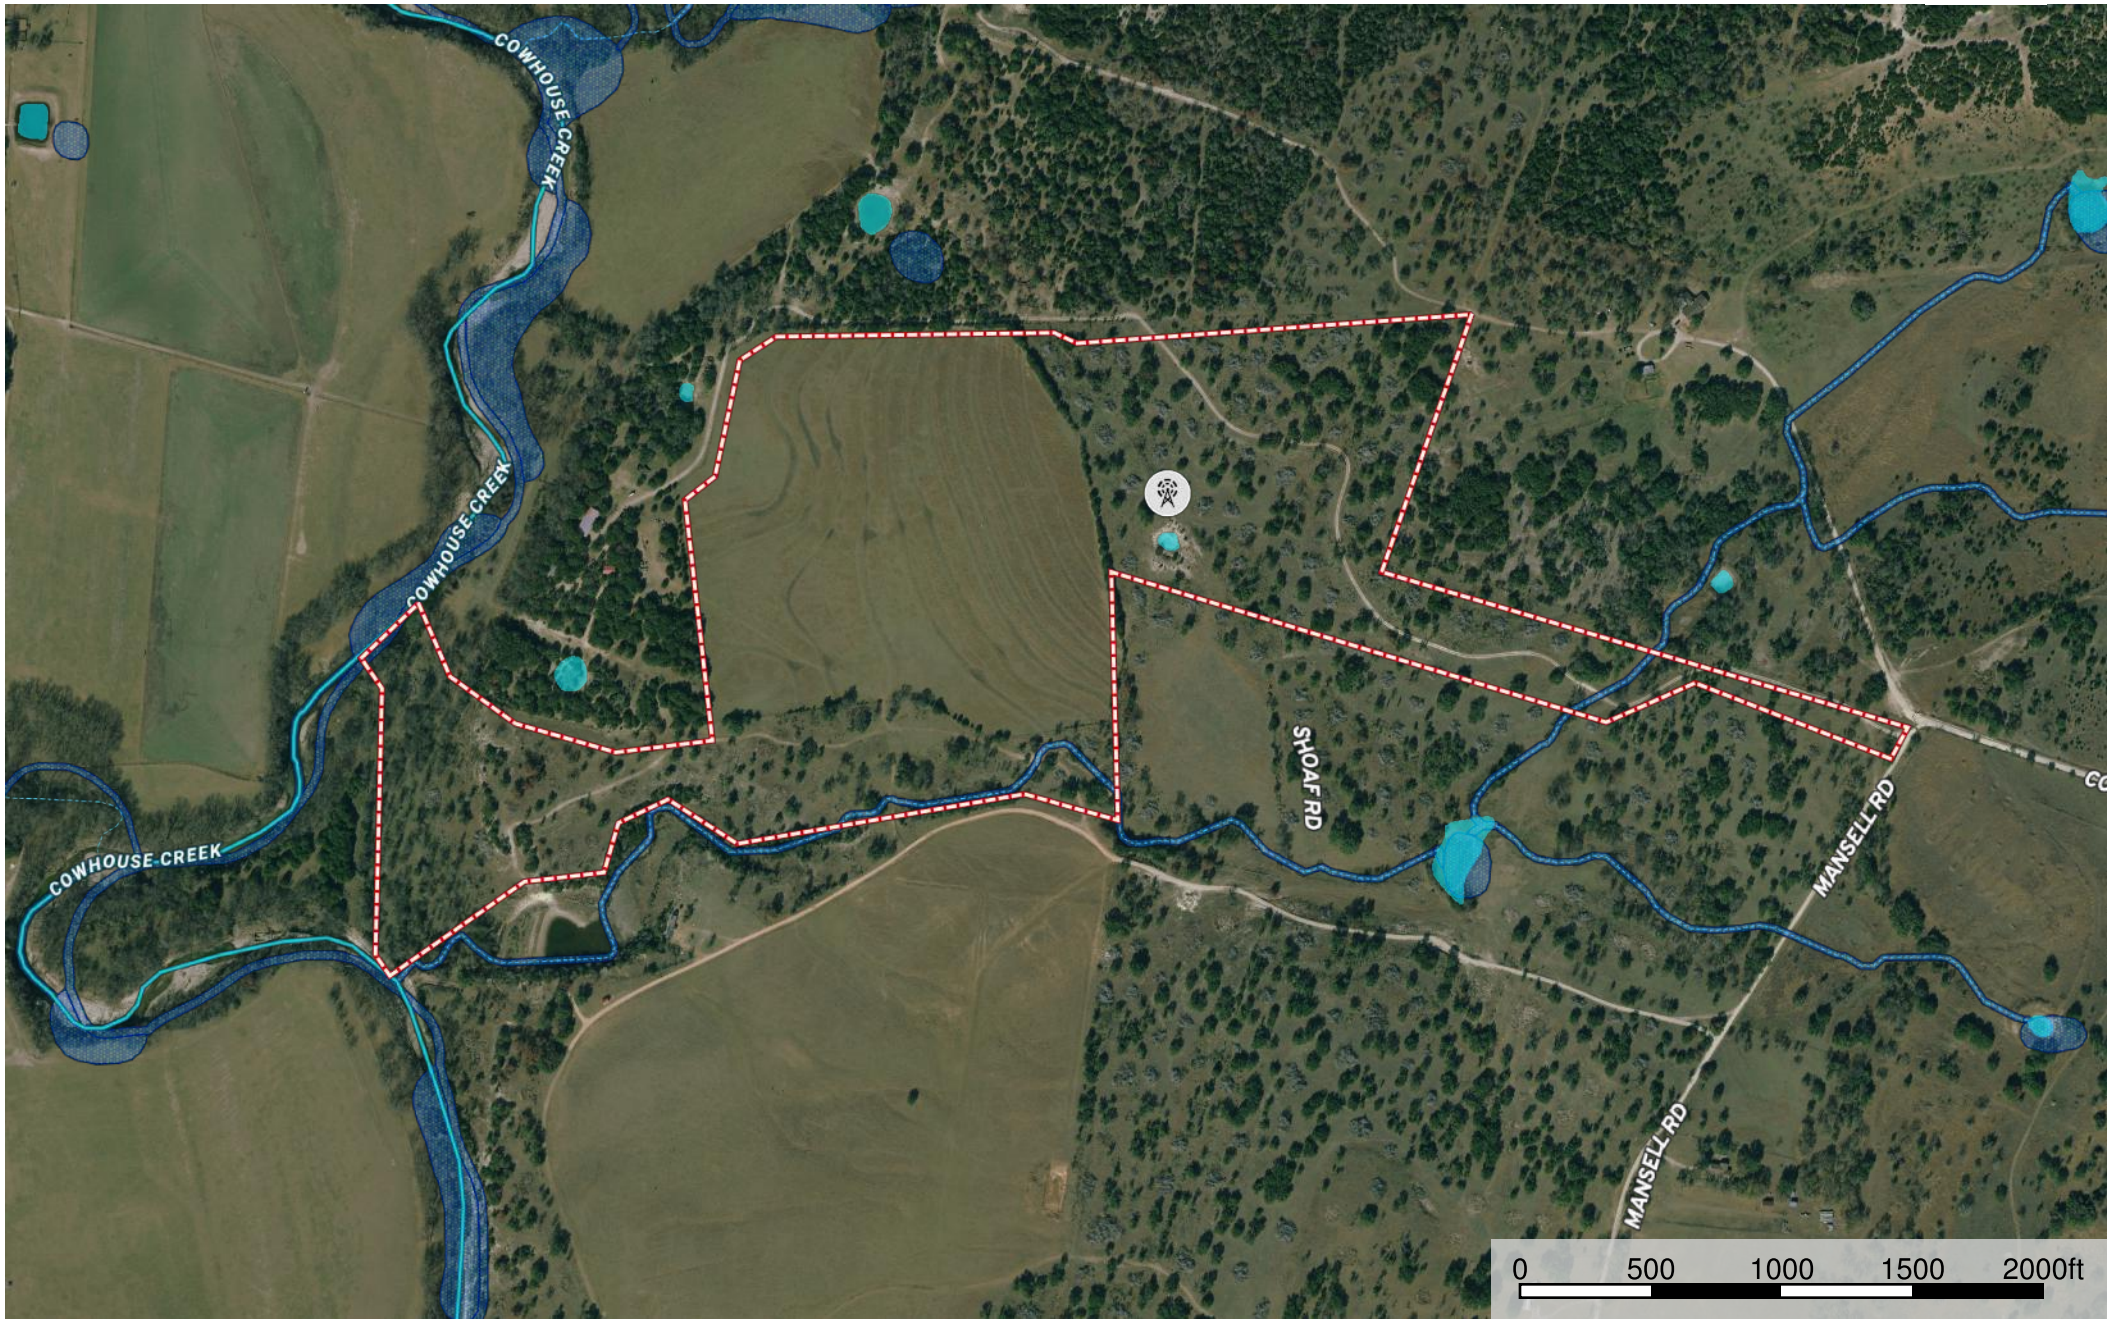

Heavin - 97+/- Acres

Coryell County, Texas, 97 AC +/-

- Photo Point
- Windmill
- Boundary
- Wetlands
- Riparian
- Stream, Intermittent
- River/Creek
- Water Body