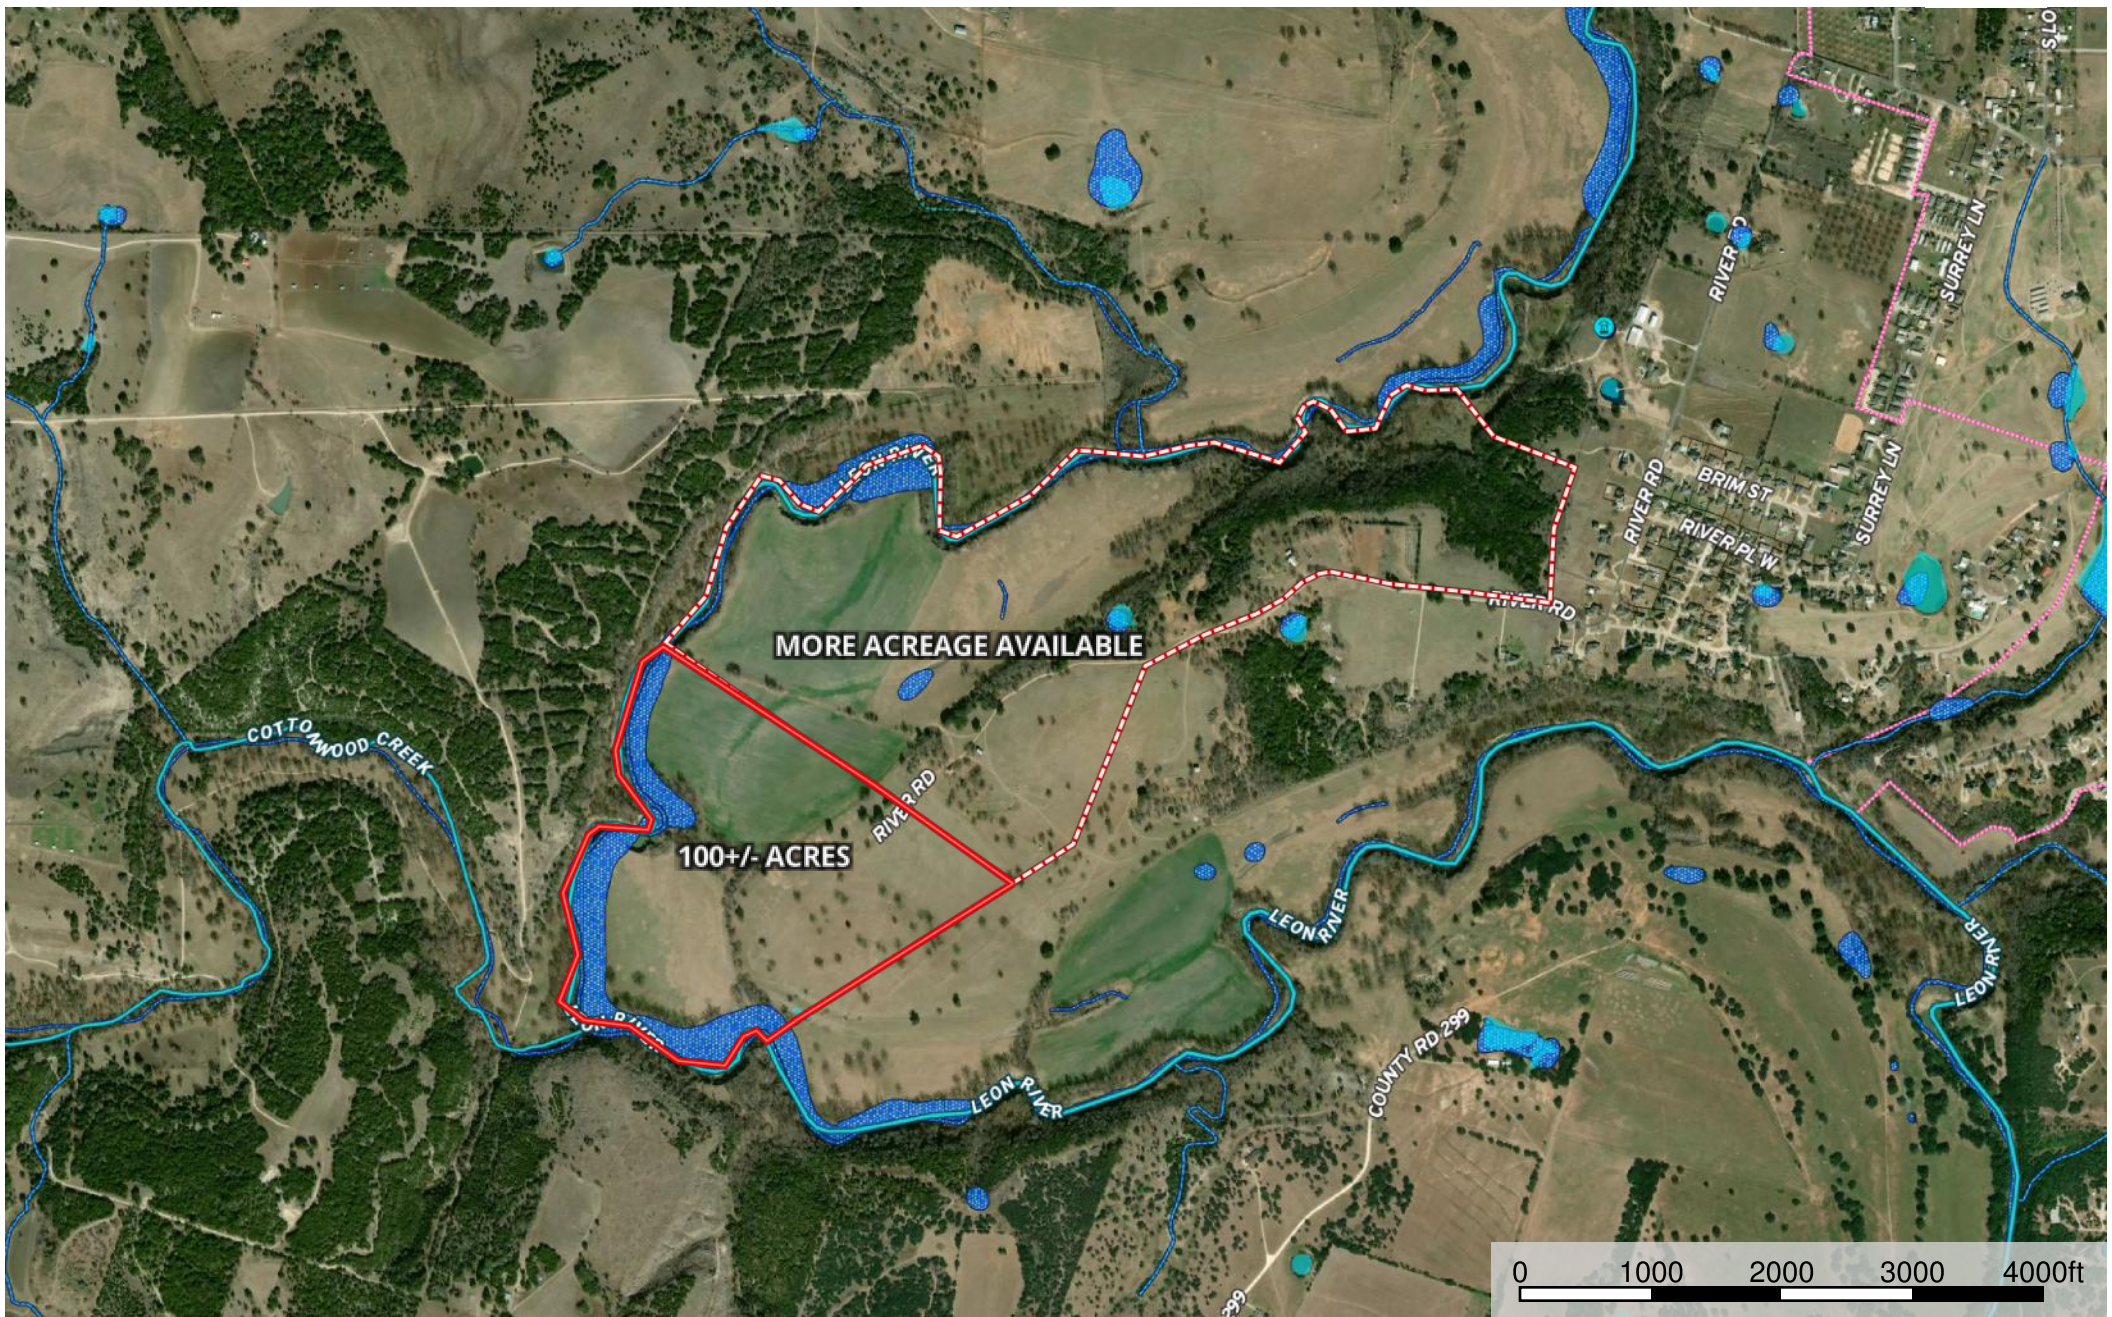

# Leifester River Rd 100 Acres - All Acreage Available

Coryell County, Texas, 100 AC +/-

- Boundary
- Boundary
- Wetlands
- Riparian
- Stream, Intermittent
- River/Creek
- Water Body
- Water Wells